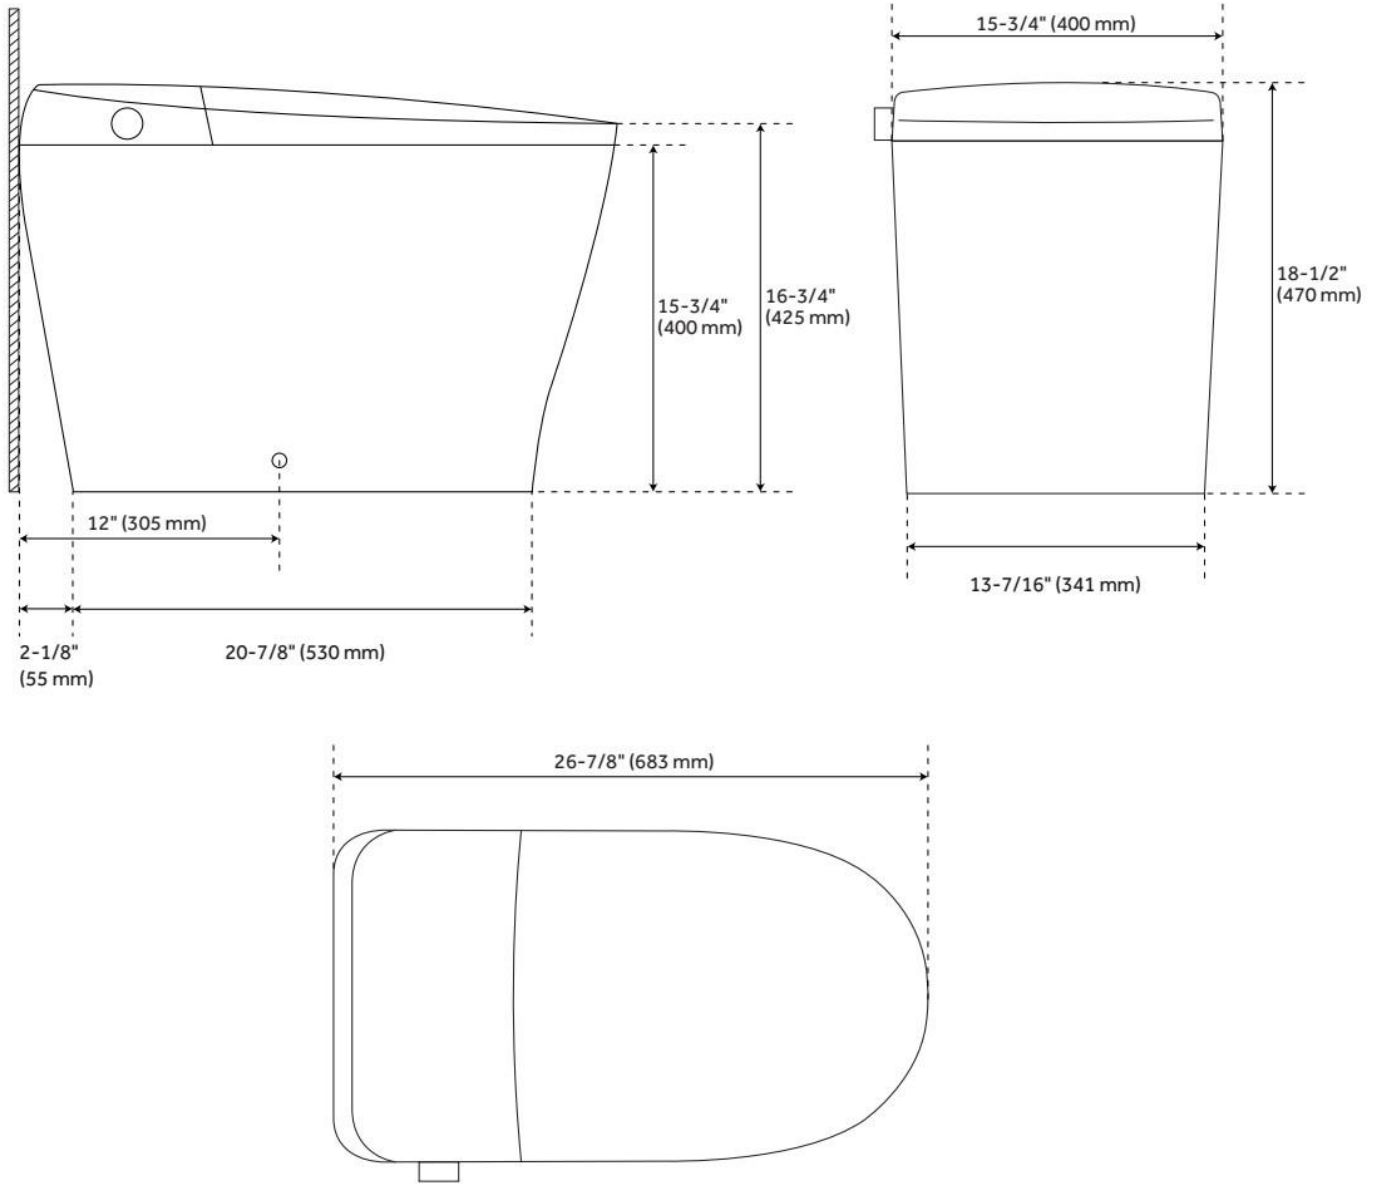

VELA SMART TOILET

SKU: 473602
Code: SH473602

FEATURES

Material: Vitreous China
Product Finish: White
Toilet Style: 1-Piece
Bowl Height: 15-3/4"
Bowl Shape: Elongated
Rough-in: 12"
Gallons Per Flush: 1.0 GPF (3.8 LPF)
Flush Type: Pressure Assist
Trapway Diameter: 1-3/4"
Seat Included: Yes
Water Spot: 8-1/4" x 6-3/8"

ASME A112.4.2/CSA B45.16, CEC Listed, WaterSense by IAPMO, Massachusetts Accepted, UL 1431, CAN/CSA-C22.2 No. 64, CAN/CSA-C22.2 No. 68, LISTED ID: SHVE540SWH

ADDITIONAL FEATURES

- Water pressure control.
- Water temperature control.
- Air dryer.
- Manual and automatic flush.
- Seat temperature.
- Nozzle positioning.
- Night light.
- For added utility, these settings are stored in the toilet's Memory Mode, which auto-saves all information from its most recent user. Hygienic in design, the Vela includes a 10-second auto-flush and UV sterilization. Additionally, its pre-mist feature moistens the bowl while in use to prevent unwanted buildup, making routine cleaning a breeze. Batteries are included (AAA).

REVISED 7/22/2024

VELA SMART TOILET

SKU: 473602
Code: SH473602

REVISED 7/22/2024