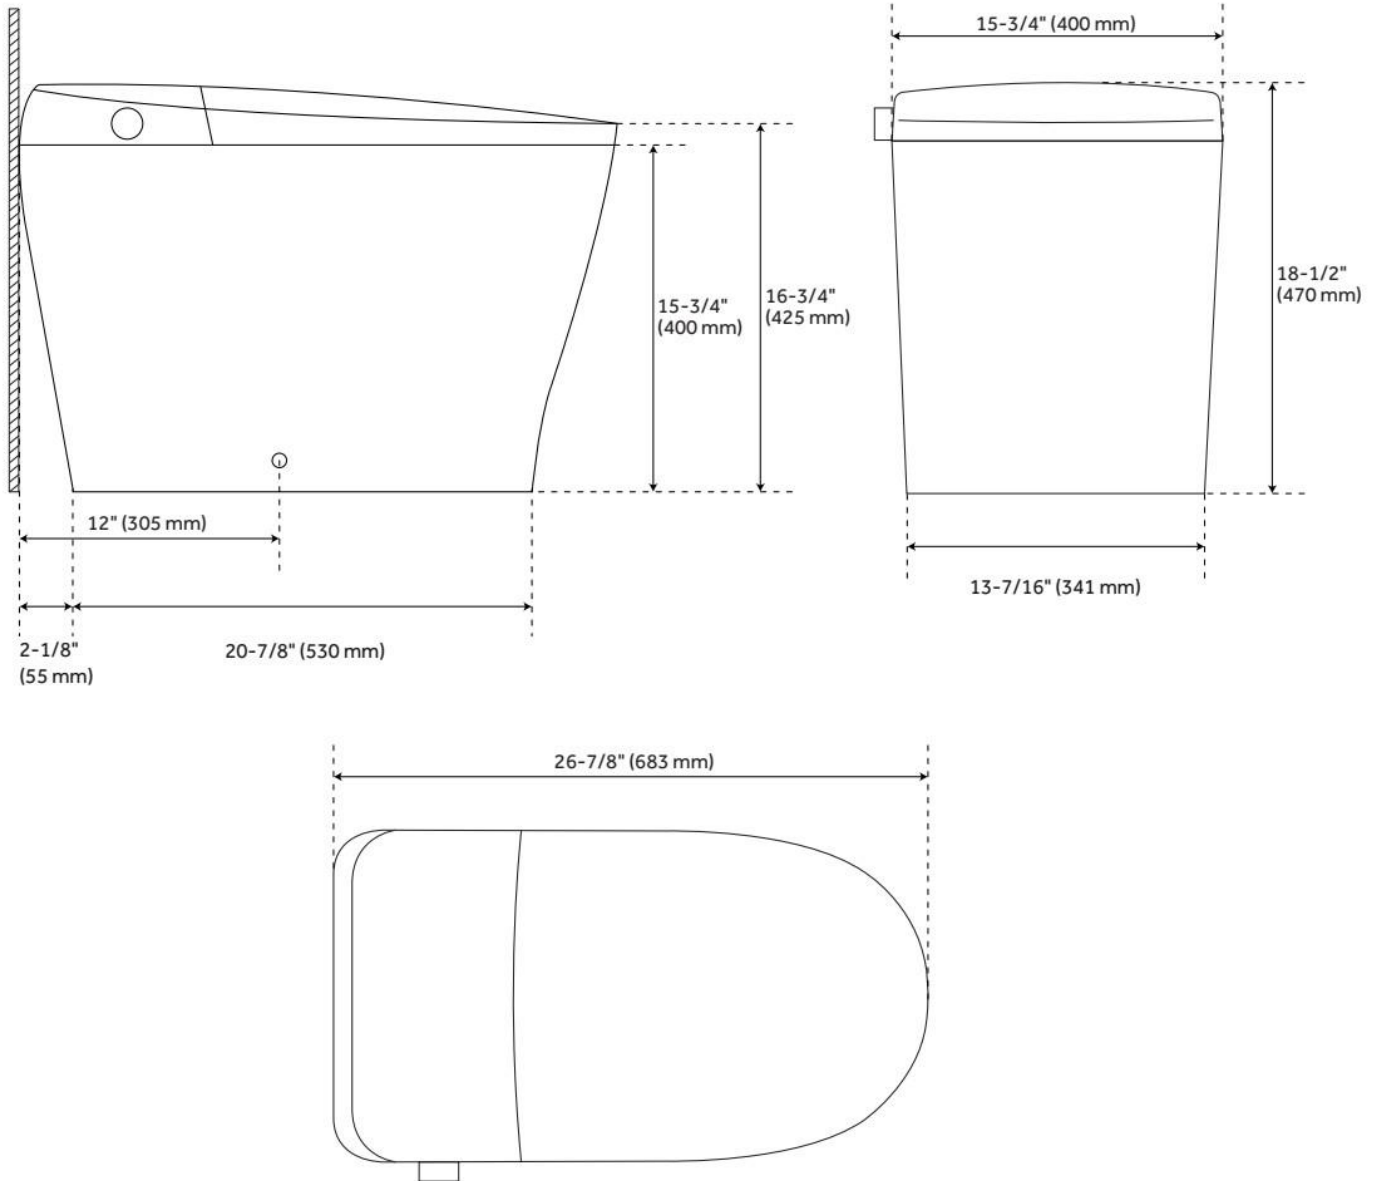

VELA PLUS SMART TOILET

SKU: 473603

Code: SHVE540SP

REVISED 2/28/2025