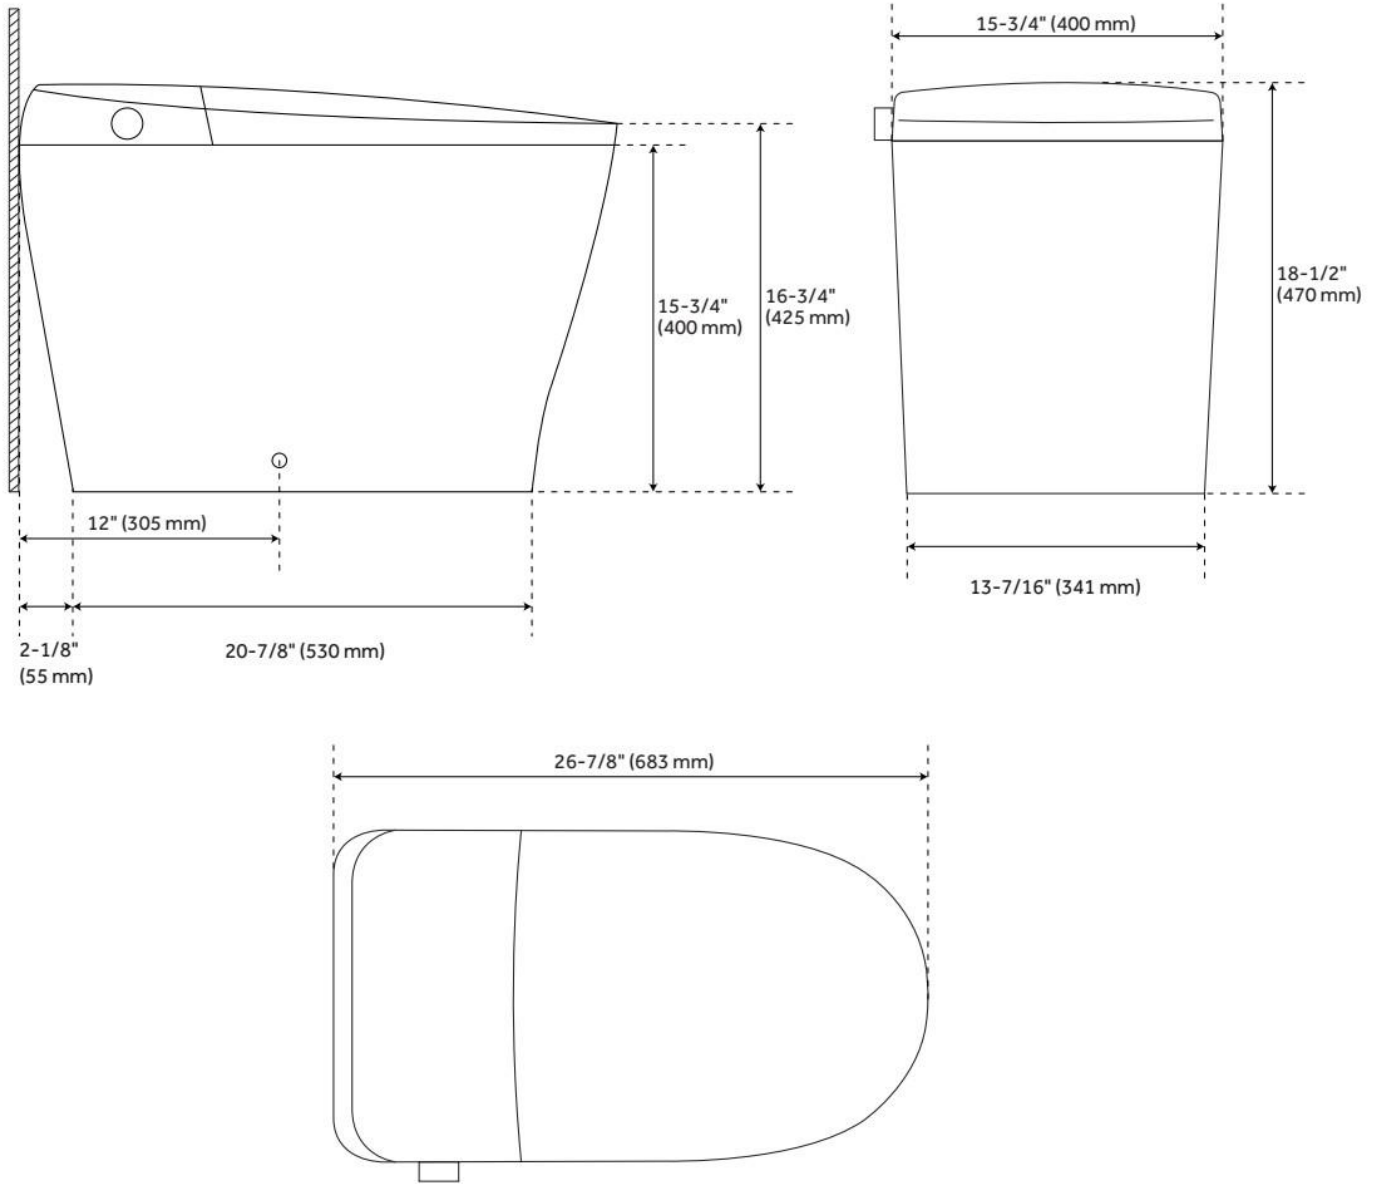

VELA PLUS SMART TOILET

SKU: 473603
Code: SH473603

REVISED 7/22/2024