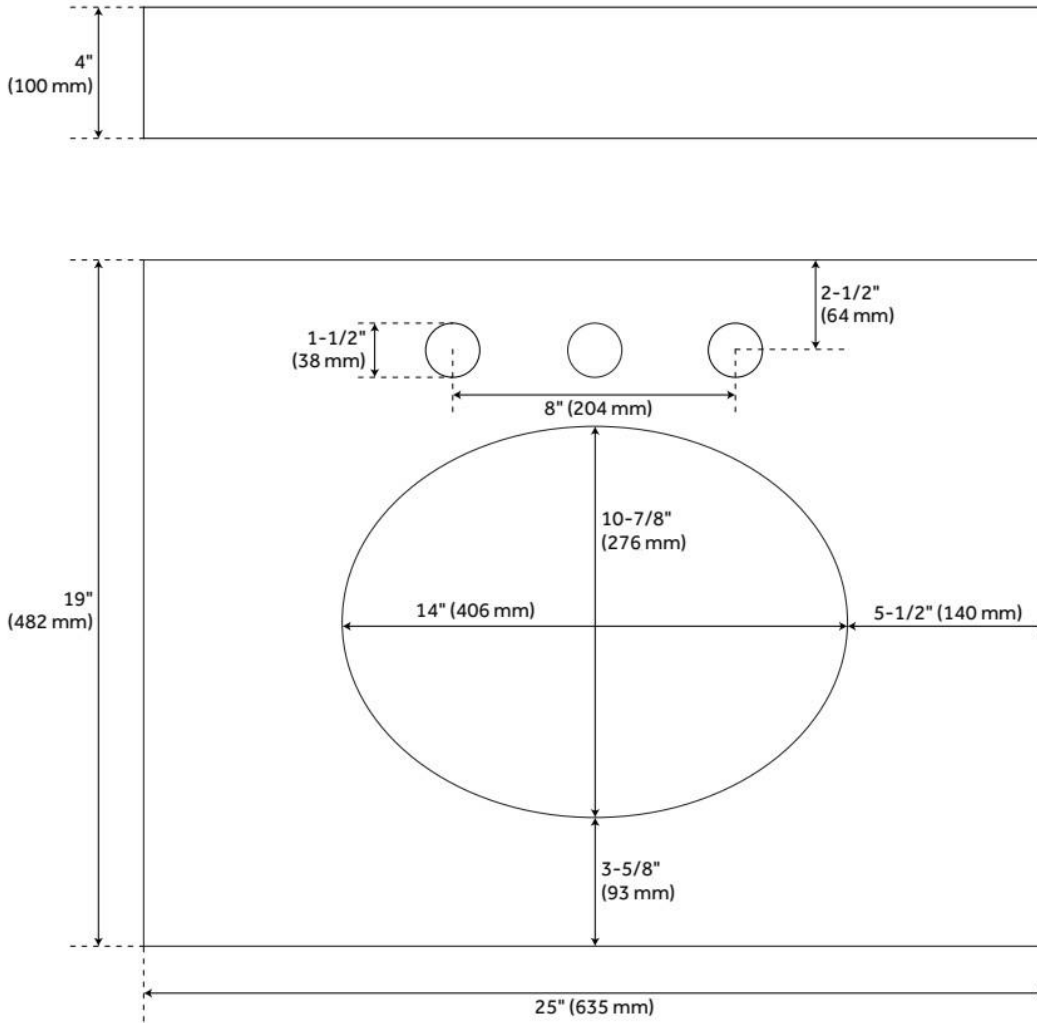

25" X 19" 2CM NARROW QUARTZ VANITY TOP FOR UNDERMOUNT SINK-8" WIDESPREAD - ARCTIC WHITE

SKU: 476731
Code: SH476731

FEATURES

Vanity Top Options: Arctic White Quartz
Sink Material: Porcelain
Vanity Top Material: Quartz
Sink Installation: Undermount - Oval
Sink Included: Yes
Basin Overflow Yes
Sink Color: White
Backsplash: Yes

ADDITIONAL FEATURES

- Overall dimensions, with backsplash: 25" W x 19" D x 4-3/4" H.
- Includes countertop, backsplash, and white porcelain sink.
- Matching right or left sidesplash sold separately.
- To clean, add a few drops of mild cleanser, rinse with water and wipe dry.
- Stone is pre-sealed and polished to a smooth gloss.

REVISED 8/15/2024

25" X 19" 2CM NARROW QUARTZ VANITY TOP FOR UNDERMOUNT SINK-8" WIDESPREAD - ARCTIC WHITE

SKU: 476731
Code: SH476731

REVISED 8/15/2024