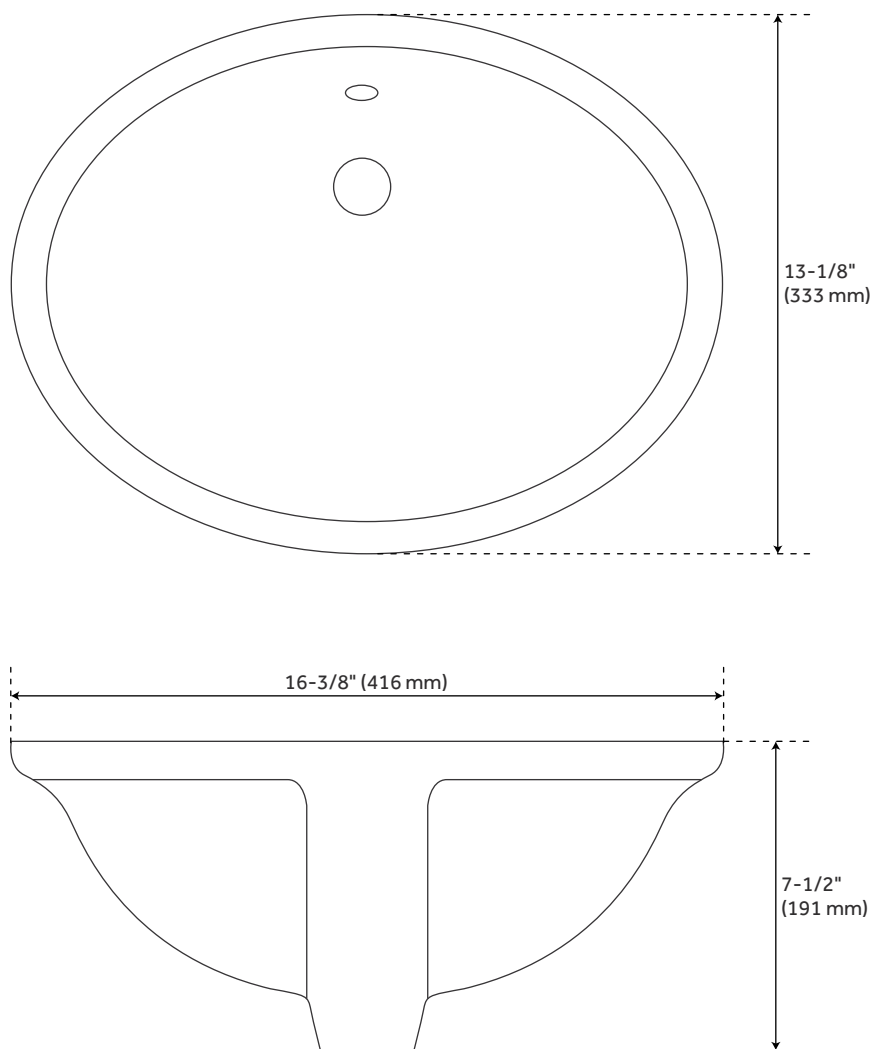

49" X 19" 2CM NARROW QUARTZ VANITY TOP FOR UNDERMOUNT SINK-8" WIDESPREAD - ARCTIC WHITE

SKU: 476734
Code: SH476734

FEATURES

Assembly Required: Yes
Number of Basins: 1
Sink Installation: Undermount - Oval
Vanity Top Options: Arctic White Quartz
Faucet Centers: 8"
Basin Length: 16"
Basin Width: 12-1/2"
Fits Drain Hole Size: 1-1/2"
Faucet Included: No
Vanity Top Material: Quartz
Sink Material: Porcelain
Vanity Top Thickness: 2cm
Sink Included: Yes
Sink Color: White
Vanity Top Depth: 19"
Vanity Top Width: 49"
Backsplash: Yes

REVISED 4/6/2023

49" X 19" 2CM NARROW QUARTZ VANITY TOP FOR UNDERMOUNT SINK-8" WIDESPREAD - ARCTIC WHITE

SKU: 476734
Code: SH476734

ADDITIONAL FEATURES

- Overall dimensions, with backsplash: 49" W x 19" D x 4-3/4" H.
- Includes countertop, backsplash, and white porcelain sink.
- Matching right or left sidesplash sold separately.
- To clean, add a few drops of mild cleanser, rinse with water and wipe dry.
- Stone is pre-sealed and polished to a smooth gloss.

REVISED 4/6/2023

49" X 19" 2CM NARROW QUARTZ VANITY TOP FOR UM SINK - 8" HOLES - ARCTIC WHITE

All dimensions and specifications are nominal and may vary. Use actual products for accuracy in critical situations.

49" X 19" 2CM NARROW QUARTZ VANITY TOP FOR UM SINK - WHITE PORCELAIN SINK

All dimensions and specifications are nominal and may vary. Use actual products for accuracy in critical situations.