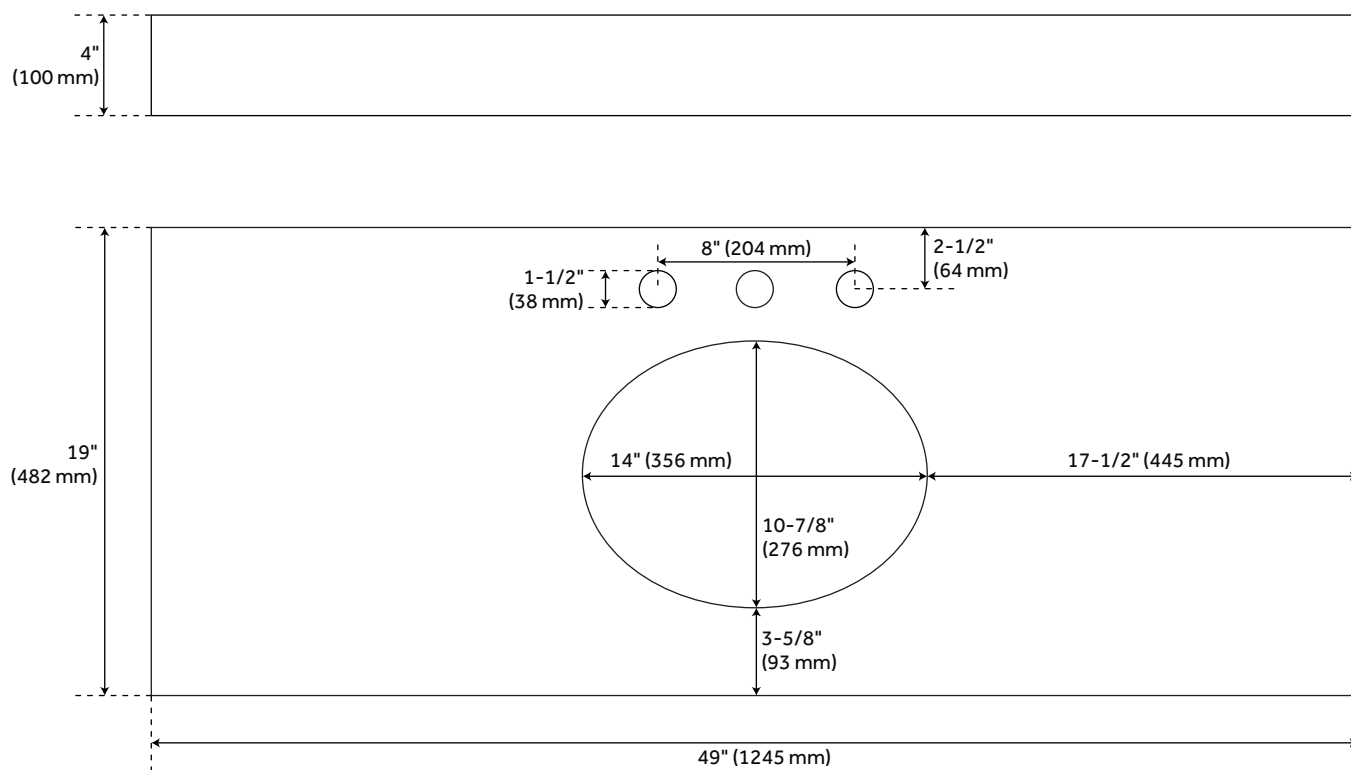

49" X 19" 2CM NARROW QUARTZ VANITY TOP FOR UNDERMOUNT SINK-8" WIDESPREAD - ARCTIC WHITE

SKU: 476734
Code: SH476734

FEATURES

Assembly Required: Yes
Number of Basins: 1
Sink Installation: Undermount - Oval
Vanity Top Options: Arctic White Quartz
Faucet Centers: 8"
Basin Length: 16"
Basin Width: 12-1/2"
Fits Drain Hole Size: 1-1/2"
Faucet Included: No
Vanity Top Material: Quartz
Sink Material: Porcelain
Vanity Top Thickness: 2cm
Sink Included: Yes
Sink Color: White
Vanity Top Depth: 19"
Vanity Top Width: 49"
Backsplash: Yes

REVISED 4/6/2023

49" X 19" 2CM NARROW QUARTZ VANITY TOP FOR UNDERMOUNT SINK-8" WIDESPREAD - ARCTIC WHITE

SKU: 476734
Code: SH476734

ADDITIONAL FEATURES

- Overall dimensions, with backsplash: 49" W x 19" D x 4-3/4" H.
- Includes countertop, backsplash, and white porcelain sink.
- Matching right or left sidesplash sold separately.
- To clean, add a few drops of mild cleanser, rinse with water and wipe dry.
- Stone is pre-sealed and polished to a smooth gloss.

REVISED 4/6/2023

49" X 19" 2CM NARROW QUARTZ VANITY TOP FOR UM SINK - 8" HOLES - ARCTIC WHITE

All dimensions and specifications are nominal and may vary. Use actual products for accuracy in critical situations.

49" X 19" 2CM NARROW QUARTZ VANITY TOP FOR UM SINK - WHITE PORCELAIN SINK

All dimensions and specifications are nominal and may vary. Use actual products for accuracy in critical situations.