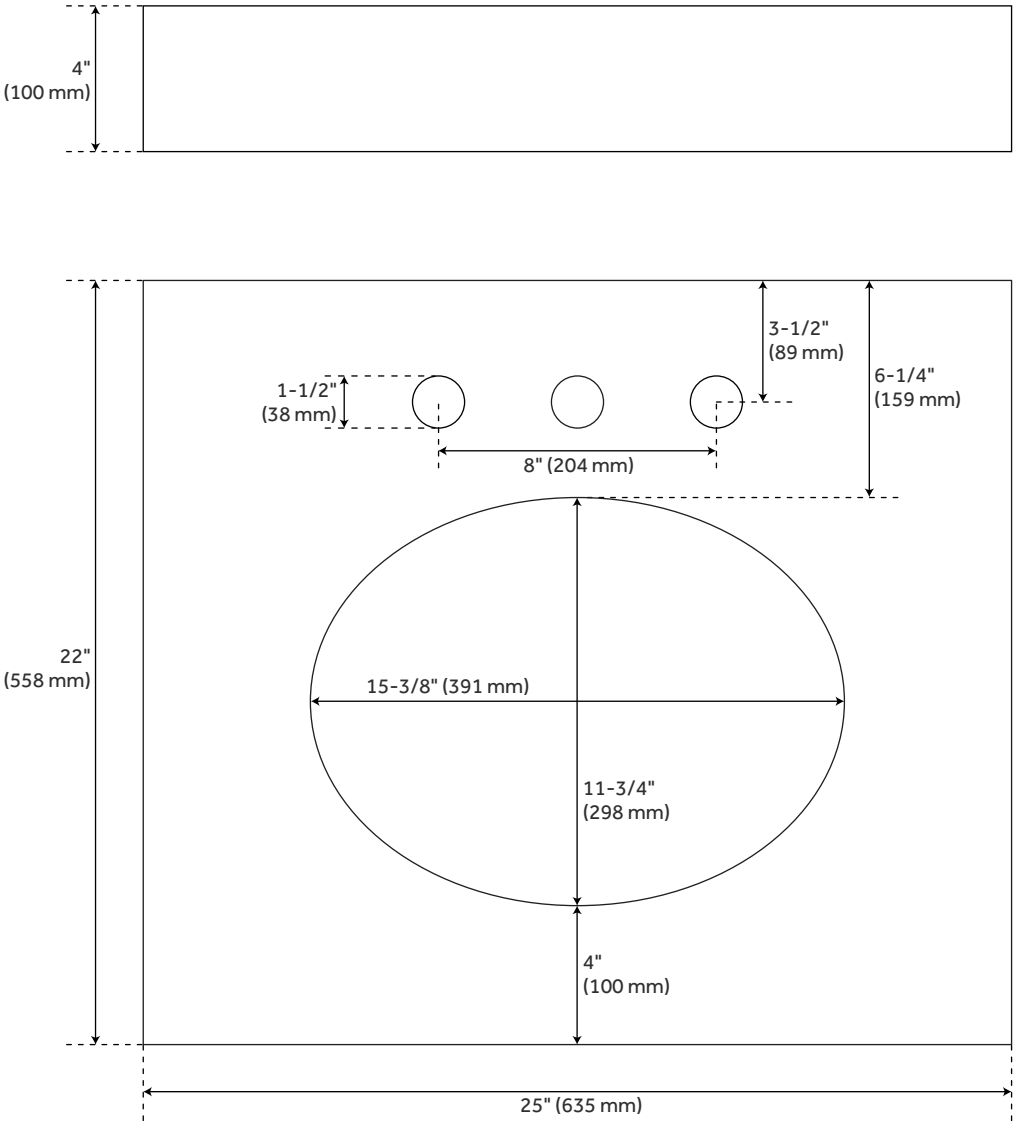

## FEATURES

Assembly Required: Yes  
Number of Basins: 1  
Sink Installation: Undermount - Oval  
Vanity Top Options: Carrara Marble  
Faucet Centers: 8"  
Basin Length: 16"  
Basin Width: 12-1/2"  
Fits Drain Hole Size: 1-1/2"  
Faucet Included: No  
Vanity Top Material: Marble  
Sink Material: Porcelain  
Vanity Top Thickness: 3cm  
Sink Included: Yes  
Sink Color: White  
Vanity Top Depth: 22"  
Vanity Top Width: 25"  
Backsplash: Yes

# 25" X 22" 3CM MARBLE VANITY TOP FOR UNDERMOUNT SINK - 8" FAUCET HOLES - CARRARA -

SKU: 476743  
Code: SH476743

# 25" X 22" 3CM MARBLE VANITY TOP FOR UM SINK - 8" HOLES - CARRARA

All dimensions and specifications are nominal and may vary. Use actual products for accuracy in critical situations.

# 25" X 22" 3CM MARBLE VANITY TOP FOR UM SINK - WHITE PORCELAIN SINK

All dimensions and specifications are nominal and may vary. Use actual products for accuracy in critical situations.