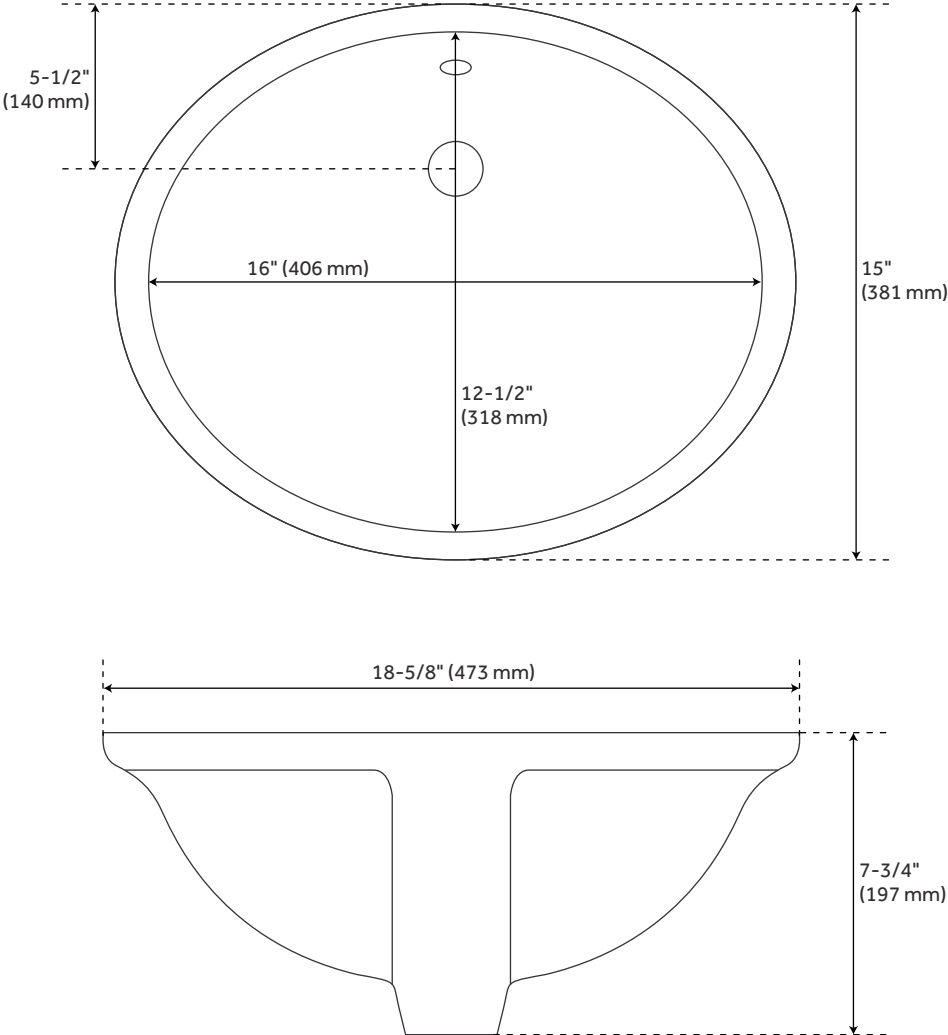

## FEATURES

Assembly Required: Yes  
Number of Basins: 1  
Sink Installation: Undermount - Oval  
Vanity Top Options: Carrara Marble  
Faucet Centers: 8"  
Basin Length: 16"  
Basin Width: 12-1/2"  
Fits Drain Hole Size: 1-1/2"  
Faucet Included: No  
Vanity Top Material: Marble  
Sink Material: Porcelain  
Vanity Top Thickness: 3cm  
Sink Included: Yes  
Sink Color: White  
Vanity Top Depth: 22"  
Vanity Top Width: 25"  
Backsplash: Yes

## ADDITIONAL FEATURES

- Polished Carrara Marble is sourced from Italy.
- Includes countertop, backsplash, and white porcelain sink.
- Each stone top is carved from a single piece of stone and will feature natural variations.
- See Installation Instructions for directions to attach the vanity top and sink.

# 25" X 22" 3CM MARBLE VANITY TOP FOR UM SINK - 8" HOLES - CARRARA

All dimensions and specifications are nominal and may vary. Use actual products for accuracy in critical situations.

# 25" X 22" 3CM MARBLE VANITY TOP FOR UM SINK - WHITE PORCELAIN SINK

All dimensions and specifications are nominal and may vary. Use actual products for accuracy in critical situations.