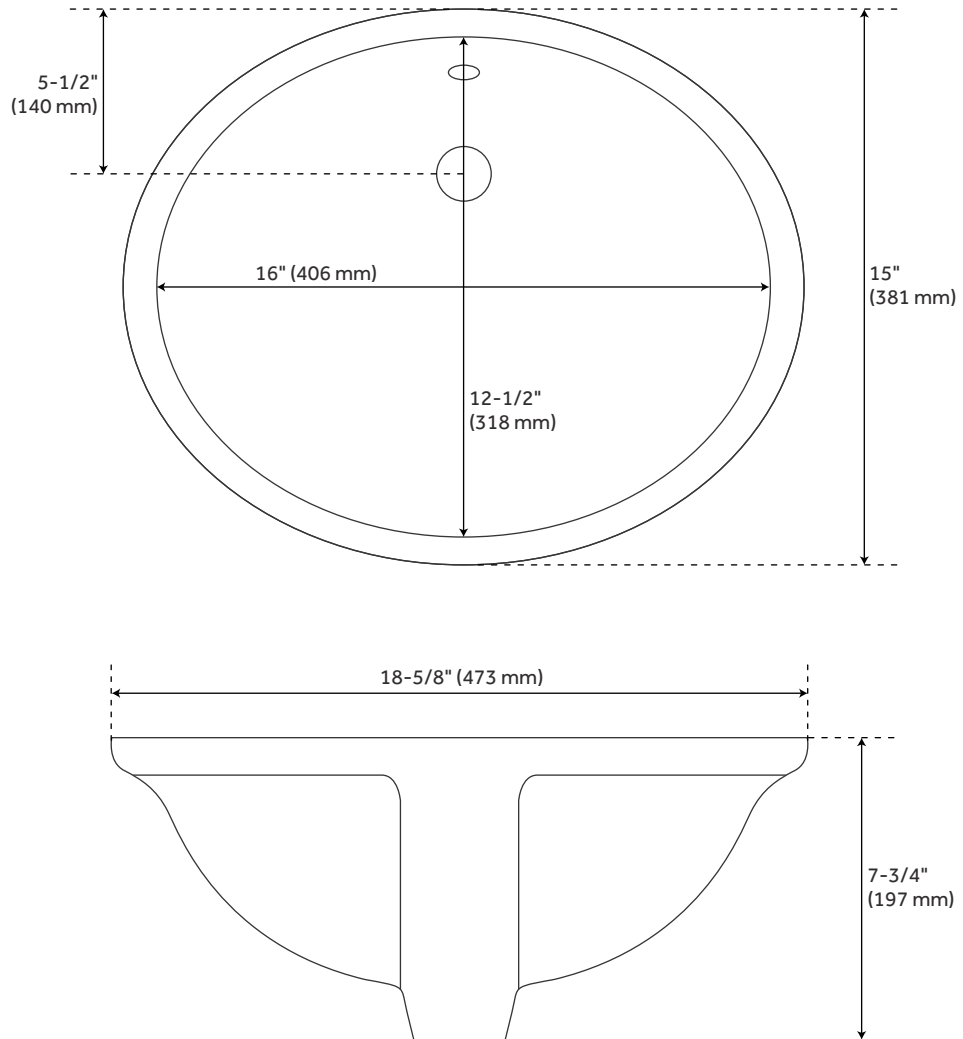

31" X 22" 3CM MARBLE VANITY TOP FOR UNDERMOUNT SINK - 8" FAUCET HOLES - CARRARA -

SKU: 476762
Code: SH476762

FEATURES

Assembly Required: Yes
Number of Basins: 1
Sink Installation: Undermount - Oval
Vanity Top Options: Carrara Marble
Faucet Centers: 8"
Basin Length: 16"
Basin Width: 12-1/2"
Fits Drain Hole Size: 1-1/2"
Faucet Included: No
Vanity Top Material: Marble
Sink Material: Porcelain
Vanity Top Thickness: 3cm
Sink Included: Yes
Sink Color: White
Vanity Top Depth: 22"
Vanity Top Width: 31"
Backsplash: Yes

REVISED 4/6/2023

31" X 22" 3CM MARBLE VANITY TOP FOR UNDERMOUNT SINK - 8" FAUCET HOLES - CARRARA -

SKU: 476762
Code: SH476762

ADDITIONAL FEATURES

- Polished Carrara Marble is sourced from Italy.
- Includes countertop, backsplash, and white porcelain sink.
- Each stone top is carved from a single piece of stone and will feature natural variations.
- See Installation Instructions for directions to attach the vanity top and sink.

REVISED 4/6/2023

31" X 22" 3CM MARBLE VANITY TOP FOR UM SINK - 8" HOLES - CARRARA

All dimensions and specifications are nominal and may vary. Use actual products for accuracy in critical situations.

31" X 22" 3CM MARBLE VANITY TOP FOR UM SINK - WHITE PORCELAIN SINK