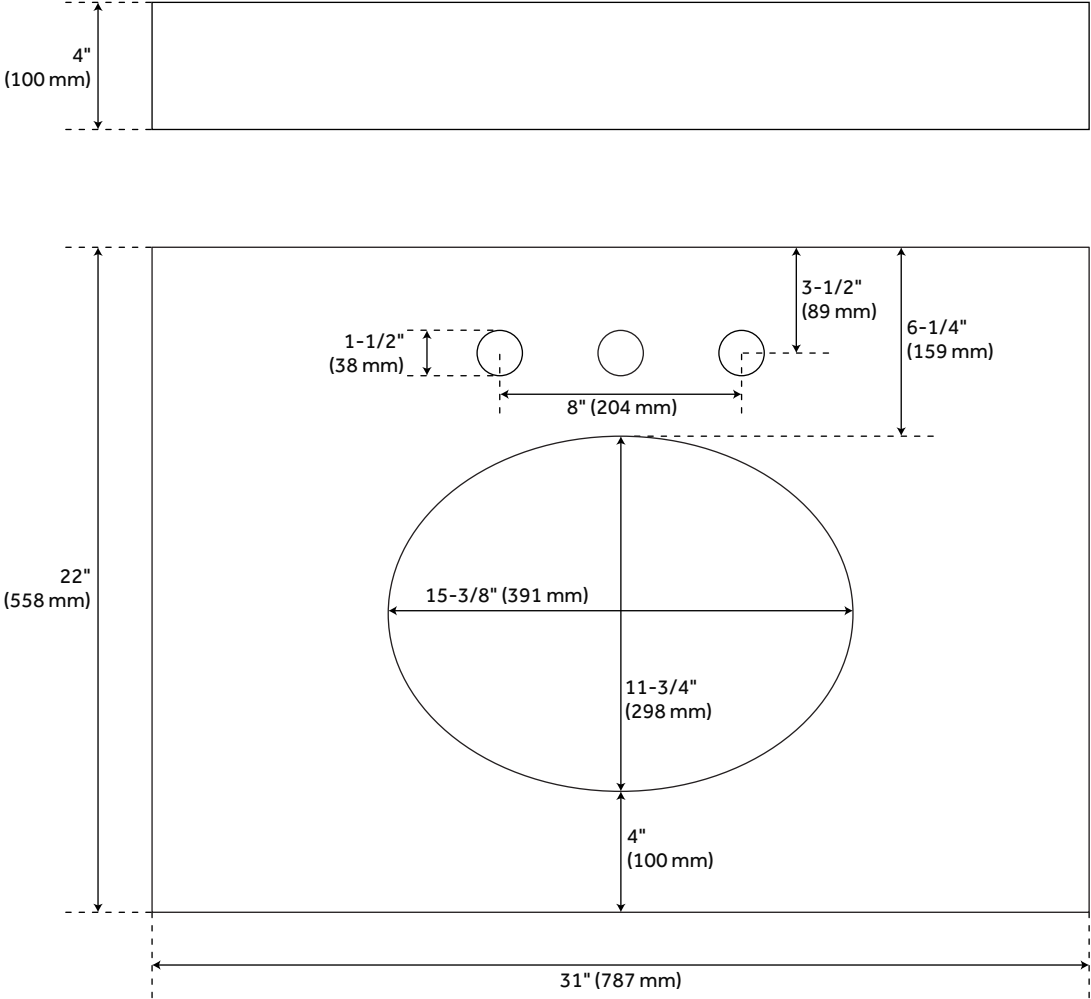

31" X 22" 3CM MARBLE VANITY TOP FOR UNDERMOUNT SINK - 8" FAUCET HOLES - CARRARA -

SKU: 476762
Code: SH476762

FEATURES

Assembly Required: Yes
Number of Basins: 1
Sink Installation: Undermount - Oval
Vanity Top Options: Carrara Marble
Faucet Centers: 8"
Basin Length: 16"
Basin Width: 12-1/2"
Fits Drain Hole Size: 1-1/2"
Faucet Included: No
Vanity Top Material: Marble
Sink Material: Porcelain
Vanity Top Thickness: 3cm
Sink Included: Yes
Sink Color: White
Vanity Top Depth: 22"
Vanity Top Width: 31"
Backsplash: Yes

REVISED 4/6/2023

31" X 22" 3CM MARBLE VANITY TOP FOR UNDERMOUNT SINK - 8" FAUCET HOLES - CARRARA -

SKU: 476762
Code: SH476762

ADDITIONAL FEATURES

- Polished Carrara Marble is sourced from Italy.
- Includes countertop, backsplash, and white porcelain sink.
- Each stone top is carved from a single piece of stone and will feature natural variations.
- See Installation Instructions for directions to attach the vanity top and sink.

REVISED 4/6/2023

31" X 22" 3CM MARBLE VANITY TOP FOR UM SINK - 8" HOLES - CARRARA

All dimensions and specifications are nominal and may vary. Use actual products for accuracy in critical situations.

31" X 22" 3CM MARBLE VANITY TOP FOR UM SINK - WHITE PORCELAIN SINK

All dimensions and specifications are nominal and may vary. Use actual products for accuracy in critical situations.