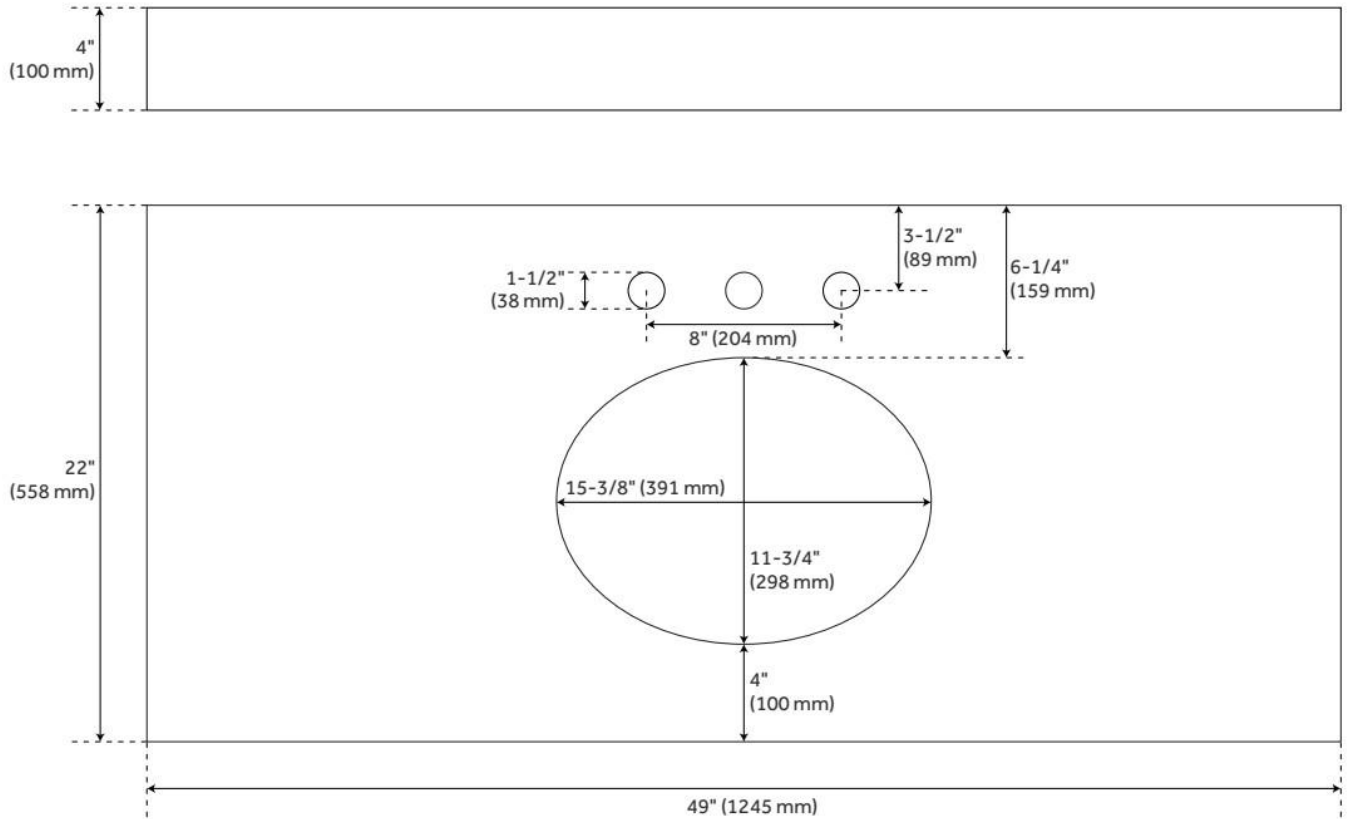

49" X 22" 3CM MARBLE VANITY TOP FOR UNDERMOUNT SINK - 8" FAUCET HOLES - CARRARA -

SKU: 476800
Code: SH476800

REVISED 7/29/2024