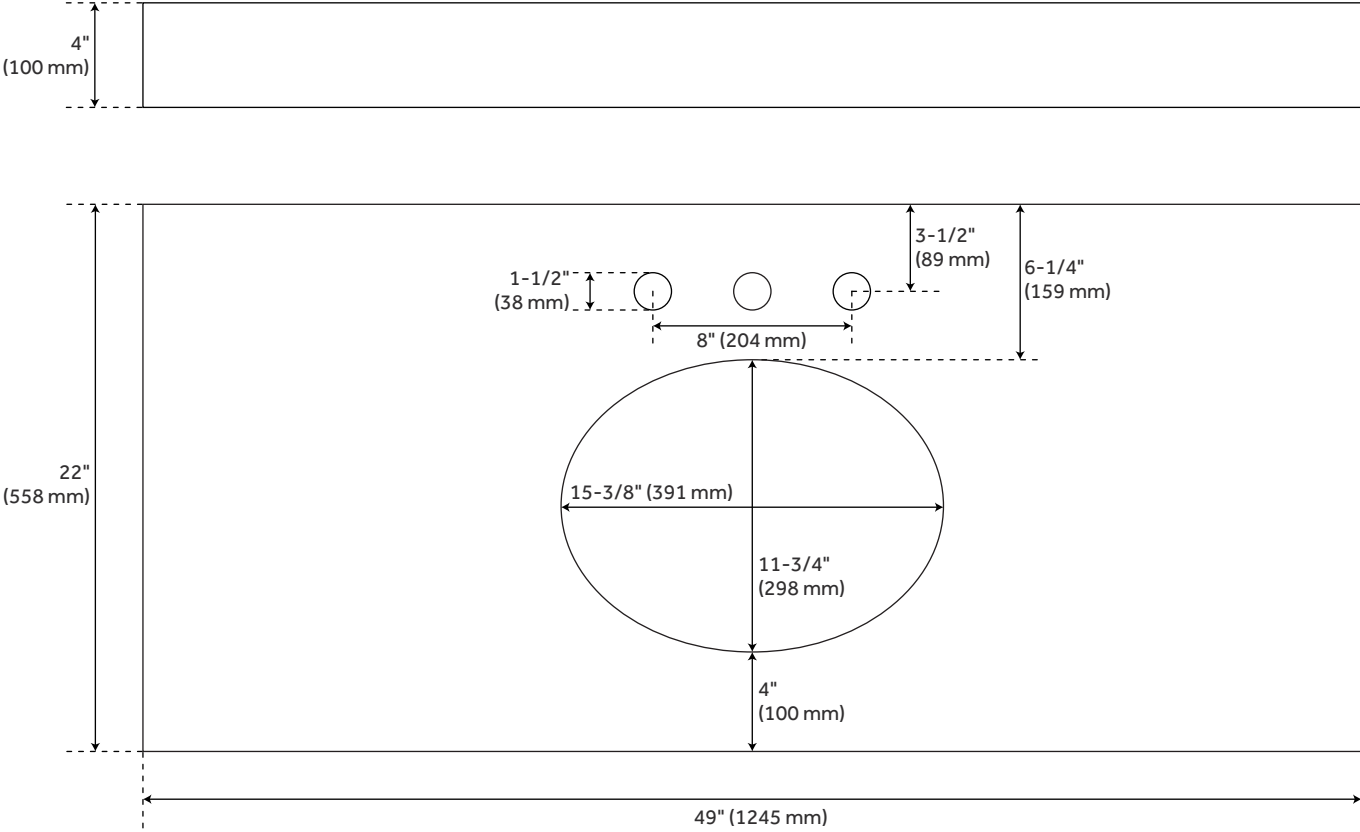

49" X 22" 3CM MARBLE VANITY TOP FOR UNDERMOUNT SINK - 8" FAUCET HOLES - CARRARA -

SKU: 476800
Code: SH476800

FEATURES

Assembly Required: Yes
Number of Basins: 1
Sink Installation: Undermount - Oval
Vanity Top Options: Carrara Marble
Faucet Centers: 8"
Basin Length: 16"
Basin Width: 12-1/2"
Fits Drain Hole Size: 1-1/2"
Faucet Included: No
Vanity Top Material: Marble
Sink Material: Porcelain
Vanity Top Thickness: 3cm
Sink Included: Yes
Sink Color: White
Vanity Top Depth: 22"
Vanity Top Width: 49"
Backsplash: Yes

REVISED 4/6/2023

49" X 22" 3CM MARBLE VANITY TOP FOR UNDERMOUNT SINK - 8" FAUCET HOLES - CARRARA -

SKU: 476800
Code: SH476800

ADDITIONAL FEATURES

- Polished Carrara Marble is sourced from Italy.
- Includes countertop, backsplash, and white porcelain sink.
- Each stone top is carved from a single piece of stone and will feature natural variations.
- See Installation Instructions for directions to attach the vanity top and sink.

REVISED 4/6/2023

49" X 22" 3CM MARBLE VANITY TOP FOR UM SINK - 8" HOLES - CARRARA

All dimensions and specifications are nominal and may vary. Use actual products for accuracy in critical situations.

49" X 22" 3CM MARBLE VANITY TOP FOR UM SINK - WHITE PORCELAIN SINK

All dimensions and specifications are nominal and may vary. Use actual products for accuracy in critical situations.