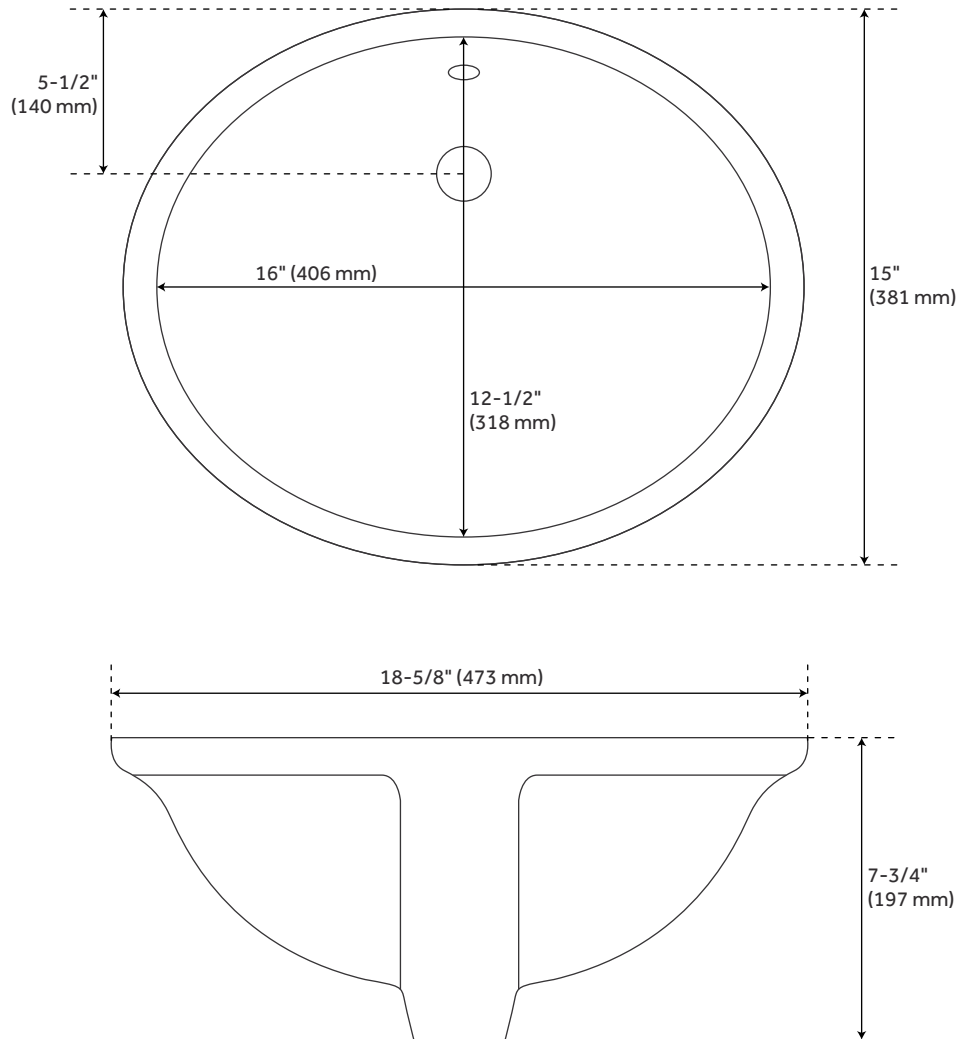

49" X 22" 3CM MARBLE VANITY TOP FOR UNDERMOUNT SINK - 8" FAUCET HOLES - CARRARA -

SKU: 476800
Code: SH476800

FEATURES

Assembly Required: Yes
Number of Basins: 1
Sink Installation: Undermount - Oval
Vanity Top Options: Carrara Marble
Faucet Centers: 8"
Basin Length: 16"
Basin Width: 12-1/2"
Fits Drain Hole Size: 1-1/2"
Faucet Included: No
Vanity Top Material: Marble
Sink Material: Porcelain
Vanity Top Thickness: 3cm
Sink Included: Yes
Sink Color: White
Vanity Top Depth: 22"
Vanity Top Width: 49"
Backsplash: Yes

REVISED 4/6/2023

49" X 22" 3CM MARBLE VANITY TOP FOR UNDERMOUNT SINK - 8" FAUCET HOLES - CARRARA -

SKU: 476800
Code: SH476800

ADDITIONAL FEATURES

- Polished Carrara Marble is sourced from Italy.
- Includes countertop, backsplash, and white porcelain sink.
- Each stone top is carved from a single piece of stone and will feature natural variations.
- See Installation Instructions for directions to attach the vanity top and sink.

REVISED 4/6/2023

49" X 22" 3CM MARBLE VANITY TOP FOR UM SINK - 8" HOLES - CARRARA

All dimensions and specifications are nominal and may vary. Use actual products for accuracy in critical situations.

49" X 22" 3CM MARBLE VANITY TOP FOR UM SINK - WHITE PORCELAIN SINK