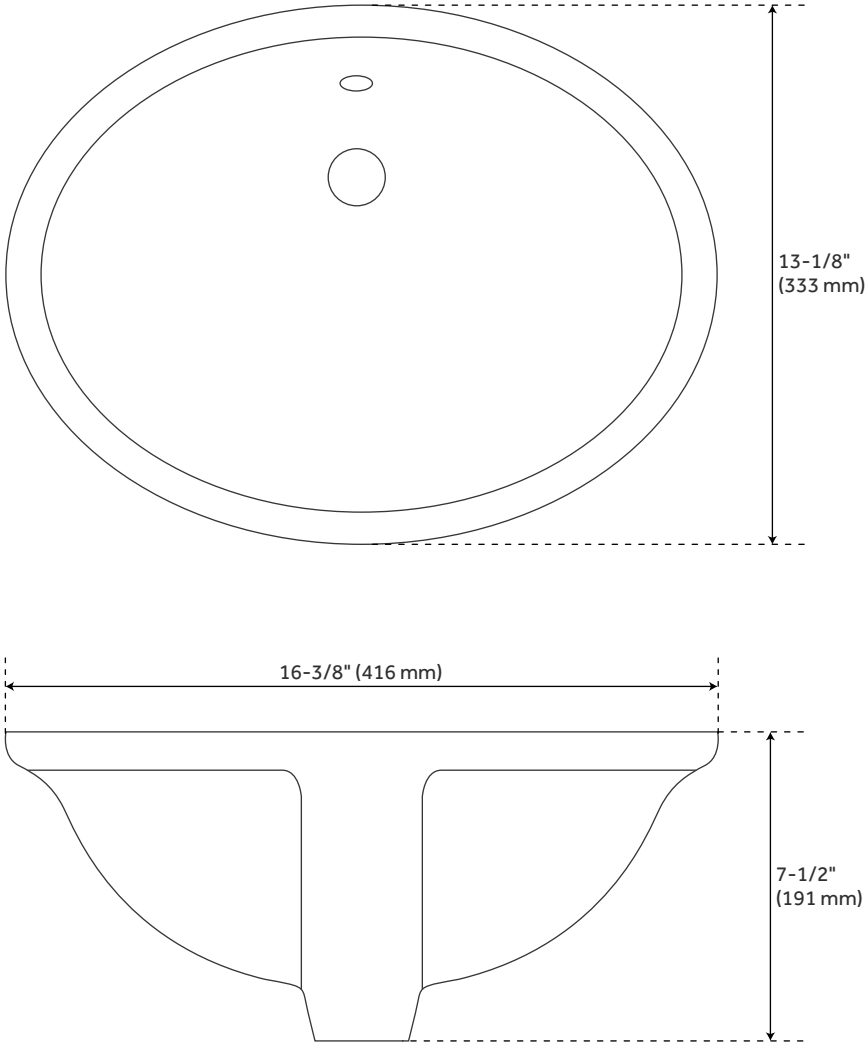

25" X 19" 2CM NARROW GRANITE VANITYTOP FOR UNDERMOUNT SINK-8" HOLES-BLACK - WHITE

SKU: 476812
Code: SH476812

FEATURES

Assembly Required: Yes
Number of Basins: 1
Sink Installation: Undermount - Oval
Vanity Top Options: Absolute Black Granite
Faucet Centers: 8"
Basin Length: 16"
Basin Width: 12-1/2"
Fits Drain Hole Size: 1-1/2"
Faucet Included: No
Vanity Top Material: Granite
Sink Material: Porcelain
Vanity Top Thickness: 2cm
Sink Included: Yes
Sink Color: White
Vanity Top Depth: 19"
Vanity Top Width: 25"
Backsplash: Yes
Weight: 65.26

REVISED 4/6/2023

25" X 19" 2CM NARROW GRANITE VANITYTOP FOR UNDERMOUNT SINK-8" HOLES-BLACK - WHITE

SKU: 476812
Code: SH476812

ADDITIONAL FEATURES

- Includes countertop, backsplash, and white porcelain sink.
- Made of A-grade granite.
- Overall dimensions, with backsplash: 25" W x 19" D x 4-3/4" H.
- Includes granite countertop and backsplash.
- Matching right or left sidesplash sold separately.
- To clean, add a few drops of mild cleanser, rinse with water and wipe dry.
- Stone is pre-sealed and polished to a smooth gloss.
- Each top is carved from a single piece of granite and will have natural variations.

REVISED 4/6/2023

25" X 19" 2CM NARROW GRANITE VANITY TOP FOR UM SINK - 8" HOLES - ABSOLUTE BLACK

All dimensions and specifications are nominal and may vary. Use actual products for accuracy in critical situations.

25" X 19" 2CM NARROW GRANITE VANITY TOP FOR UM SINK - WHITE PORCELAIN SINK

All dimensions and specifications are nominal and may vary. Use actual products for accuracy in critical situations.