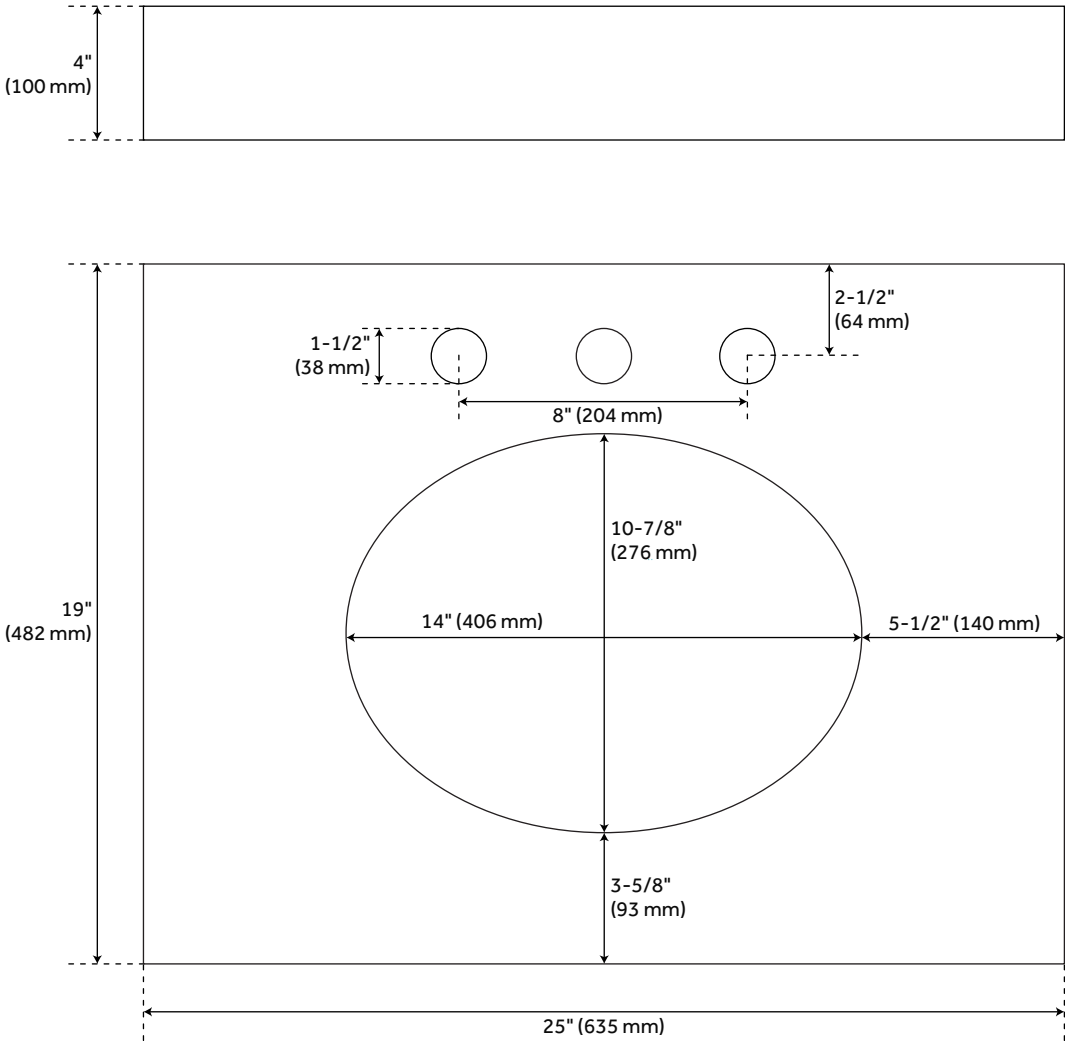

25" X 19" 2CM NARROW GRANITE VANITYTOP FOR UNDERMOUNT SINK-8" HOLES-BLACK - WHITE

SKU: 476812
Code: SH476812

FEATURES

Assembly Required: Yes
Number of Basins: 1
Sink Installation: Undermount - Oval
Vanity Top Options: Absolute Black Granite
Faucet Centers: 8"
Basin Length: 16"
Basin Width: 12-1/2"
Fits Drain Hole Size: 1-1/2"
Faucet Included: No
Vanity Top Material: Granite
Sink Material: Porcelain
Vanity Top Thickness: 2cm
Sink Included: Yes
Sink Color: White
Vanity Top Depth: 19"
Vanity Top Width: 25"
Backsplash: Yes
Weight: 65.26

REVISED 4/6/2023

25" X 19" 2CM NARROW GRANITE VANITYTOP FOR UNDERMOUNT SINK-8" HOLES-BLACK - WHITE

SKU: 476812
Code: SH476812

ADDITIONAL FEATURES

- Includes countertop, backsplash, and white porcelain sink.
- Made of A-grade granite.
- Overall dimensions, with backsplash: 25" W x 19" D x 4-3/4" H.
- Includes granite countertop and backsplash.
- Matching right or left sidesplash sold separately.
- To clean, add a few drops of mild cleanser, rinse with water and wipe dry.
- Stone is pre-sealed and polished to a smooth gloss.
- Each top is carved from a single piece of granite and will have natural variations.

REVISED 4/6/2023

25" X 19" 2CM NARROW GRANITE VANITY TOP FOR UM SINK - 8" HOLES - ABSOLUTE BLACK

All dimensions and specifications are nominal and may vary. Use actual products for accuracy in critical situations.

25" X 19" 2CM NARROW GRANITE VANITY TOP FOR UM SINK - WHITE PORCELAIN SINK

All dimensions and specifications are nominal and may vary. Use actual products for accuracy in critical situations.