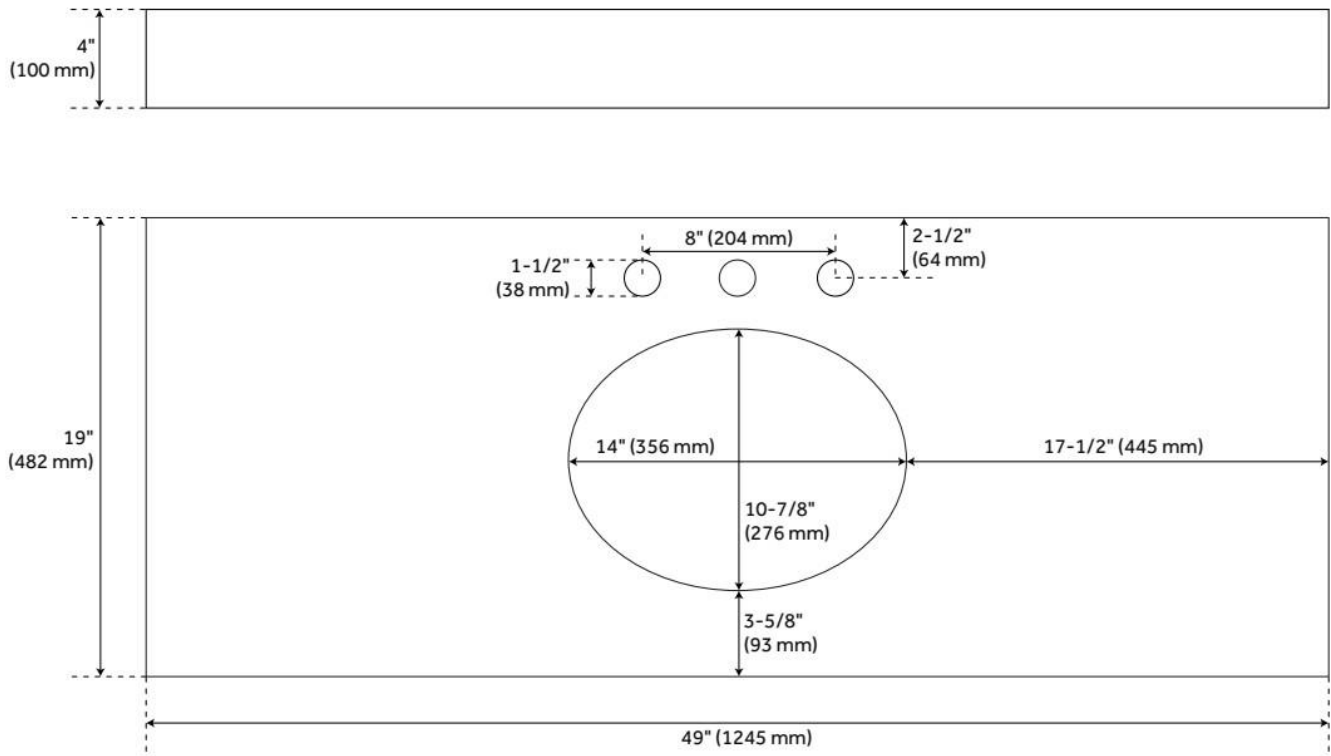

49" X 19" 2CM NARROW MARBLE TOP FOR UNDERMOUNT SINK - 8" HOLES - CARRARA - WHITE

SKU: 476818
Code: SH476818

FEATURES

Vanity Top Options: Carrara Marble
Sink Material: Porcelain
Vanity Top Material: Marble
Sink Installation: Undermount - Oval
Sink Included: Yes
Basin Overflow Yes
Sink Color: White
Backsplash: Yes

ADDITIONAL FEATURES

- Includes countertop, backsplash, and white porcelain sink.
- Overall dimensions, with backsplash: 49" W x 19" D x 4-3/4" H.
- Includes marble countertop and backsplash.
- Matching right or left sidesplash sold separately.
- To clean, add a few drops of mild cleanser, rinse with water and wipe dry.
- Stone is pre-sealed and polished to a smooth gloss.
- Each top is carved from a single piece of marble and will feature natural variations.
- Polished Carrara Marble is sourced from Italy.

REVISED 8/15/2024

49" X 19" 2CM NARROW MARBLE TOP FOR UNDERMOUNT SINK - 8" HOLES - CARRARA - WHITE

SKU: 476818
Code: SH476818

REVISED 8/15/2024