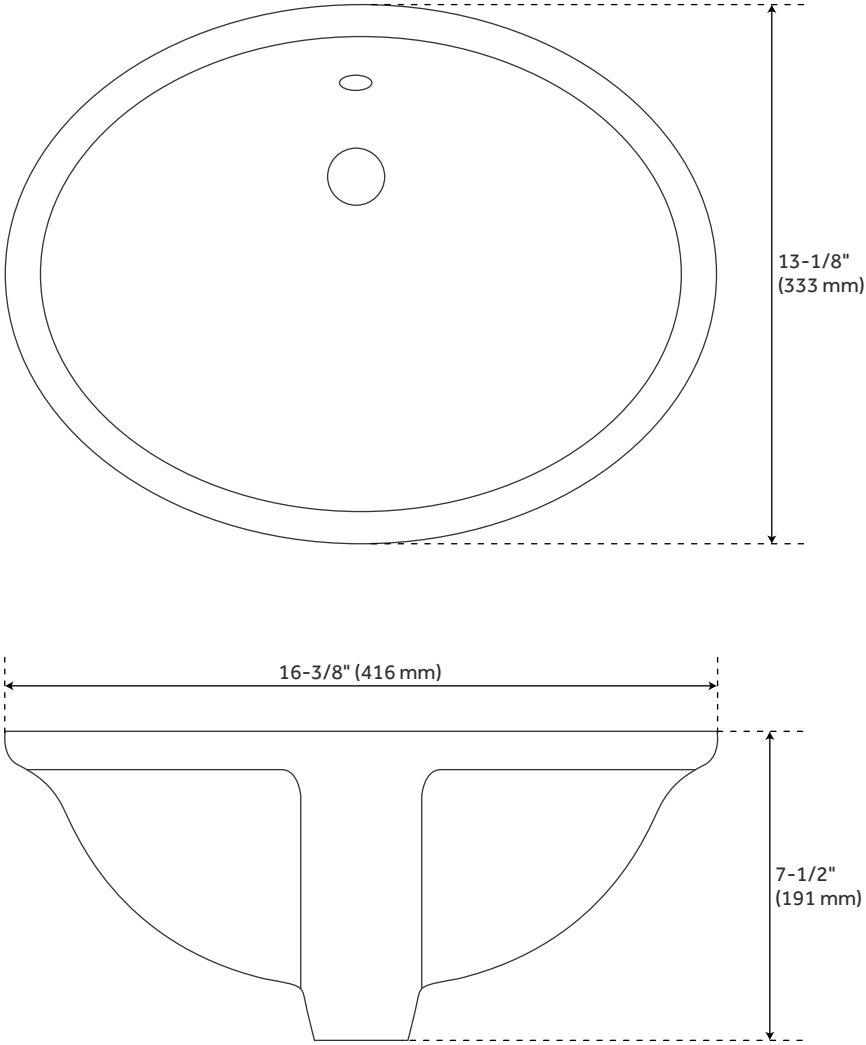

49" X 19" 2CM NARROW MARBLE TOP FOR UNDERMOUNT SINK - 8" HOLES - CARRARA - WHITE

SKU: 476818
Code: SH476818

FEATURES

Assembly Required: Yes
Number of Basins: 1
Sink Installation: Undermount - Oval
Vanity Top Options: Carrara Marble
Faucet Centers: 8"
Basin Length: 16"
Basin Width: 12-1/2"
Fits Drain Hole Size: 1-1/2"
Faucet Included: No
Vanity Top Material: Marble
Sink Material: Porcelain
Vanity Top Thickness: 2cm
Sink Included: Yes
Sink Color: White
Vanity Top Depth: 19"
Vanity Top Width: 49"
Backsplash: Yes

REVISED 4/6/2023

49" X 19" 2CM NARROW MARBLE TOP FOR UNDERMOUNT SINK - 8" HOLES - CARRARA - WHITE

SKU: 476818
Code: SH476818

ADDITIONAL FEATURES

- Includes countertop, backsplash, and white porcelain sink.
- Overall dimensions, with backsplash: 49" W x 19" D x 4-3/4" H.
- Includes marble countertop and backsplash.
- Matching right or left sidesplash sold separately.
- To clean, add a few drops of mild cleanser, rinse with water and wipe dry.
- Stone is pre-sealed and polished to a smooth gloss.
- Each top is carved from a single piece of marble and will feature natural variations.
- Polished Carrara Marble is sourced from Italy.

REVISED 4/6/2023

49" X 19" 2CM NARROW MARBLE VANITY TOP FOR UM SINK - 8" HOLES - CARRARA

All dimensions and specifications are nominal and may vary. Use actual products for accuracy in critical situations.

49" X 19" 2CM NARROW MARBLE VANITY TOP FOR UM SINK - WHITE PORCELAIN SINK

All dimensions and specifications are nominal and may vary. Use actual products for accuracy in critical situations.