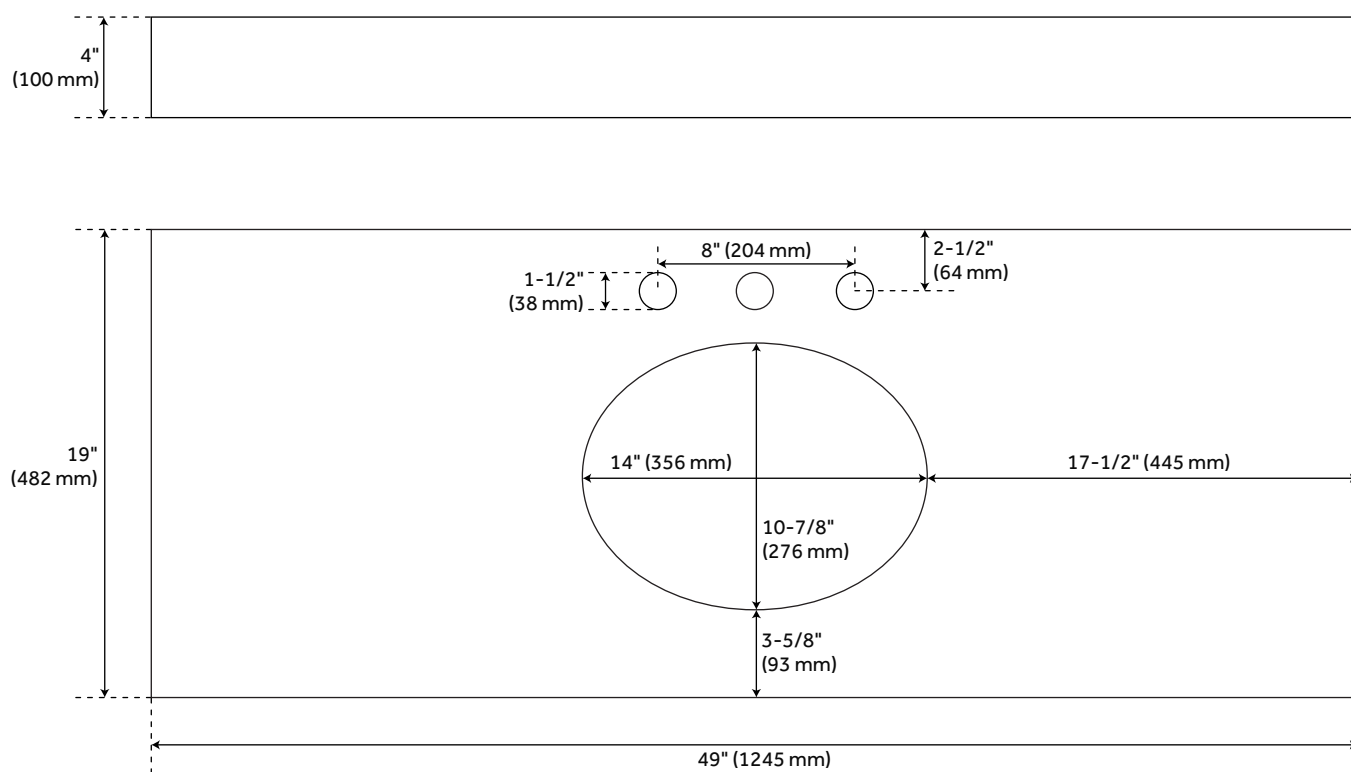

49" X 19" 2CM NARROW MARBLE TOP FOR UNDERMOUNT SINK - 8" HOLES - CARRARA - WHITE

SKU: 476818
Code: SH476818

FEATURES

Assembly Required: Yes
Number of Basins: 1
Sink Installation: Undermount - Oval
Vanity Top Options: Carrara Marble
Faucet Centers: 8"
Basin Length: 16"
Basin Width: 12-1/2"
Fits Drain Hole Size: 1-1/2"
Faucet Included: No
Vanity Top Material: Marble
Sink Material: Porcelain
Vanity Top Thickness: 2cm
Sink Included: Yes
Sink Color: White
Vanity Top Depth: 19"
Vanity Top Width: 49"
Backsplash: Yes

REVISED 4/6/2023

49" X 19" 2CM NARROW MARBLE TOP FOR UNDERMOUNT SINK - 8" HOLES - CARRARA - WHITE

SKU: 476818
Code: SH476818

ADDITIONAL FEATURES

- Includes countertop, backsplash, and white porcelain sink.
- Overall dimensions, with backsplash: 49" W x 19" D x 4-3/4" H.
- Includes marble countertop and backsplash.
- Matching right or left sidesplash sold separately.
- To clean, add a few drops of mild cleanser, rinse with water and wipe dry.
- Stone is pre-sealed and polished to a smooth gloss.
- Each top is carved from a single piece of marble and will feature natural variations.
- Polished Carrara Marble is sourced from Italy.

REVISED 4/6/2023

49" X 19" 2CM NARROW MARBLE VANITY TOP FOR UM SINK - 8" HOLES - CARRARA

All dimensions and specifications are nominal and may vary. Use actual products for accuracy in critical situations.

49" X 19" 2CM NARROW MARBLE VANITY TOP FOR UM SINK - WHITE PORCELAIN SINK

All dimensions and specifications are nominal and may vary. Use actual products for accuracy in critical situations.