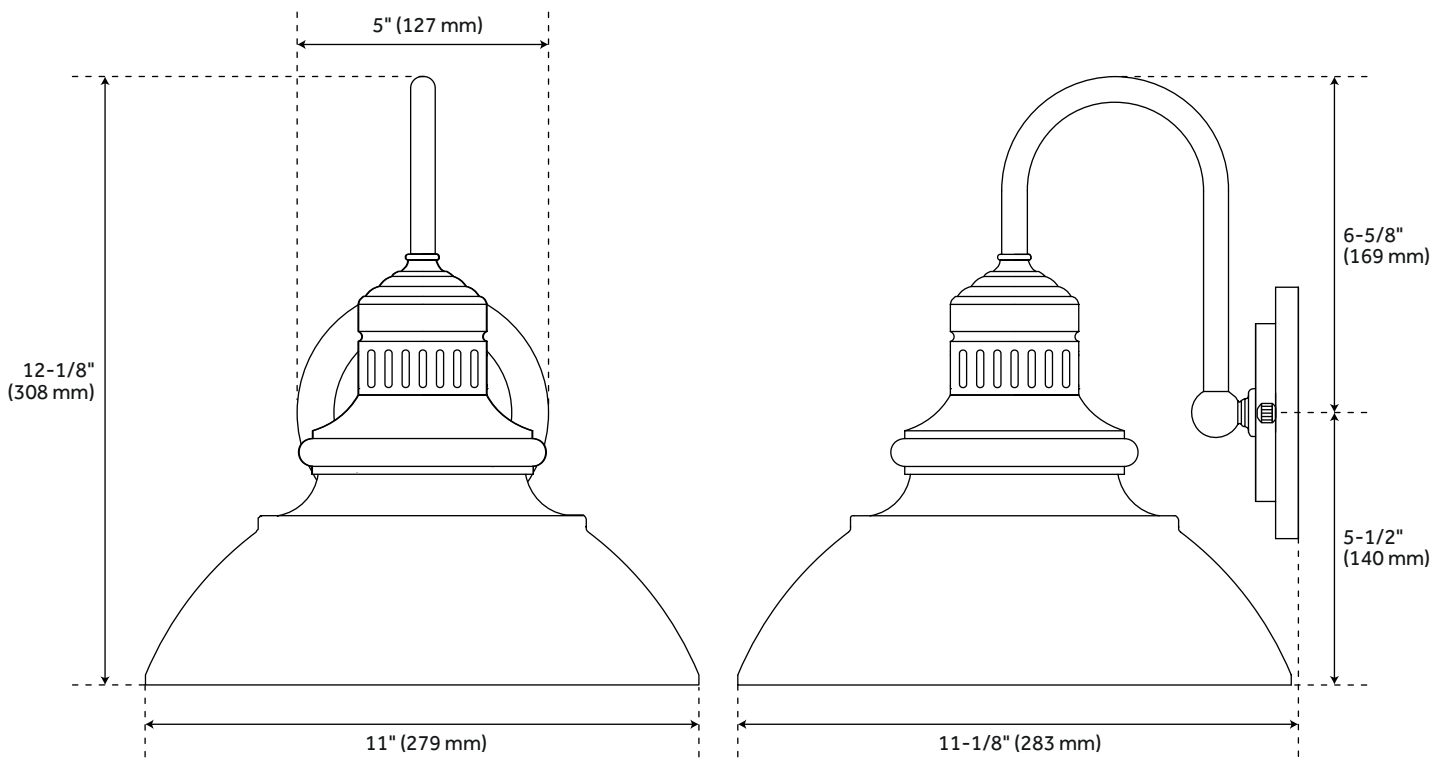

BLACKSHORE 11" SINGLE LIGHT WALL SCONCE - CHOCOLATE BRONZE

SKU: 476886

PHEL1500

All dimensions and specifications are nominal and may vary. Use actual products for accuracy in critical situations.