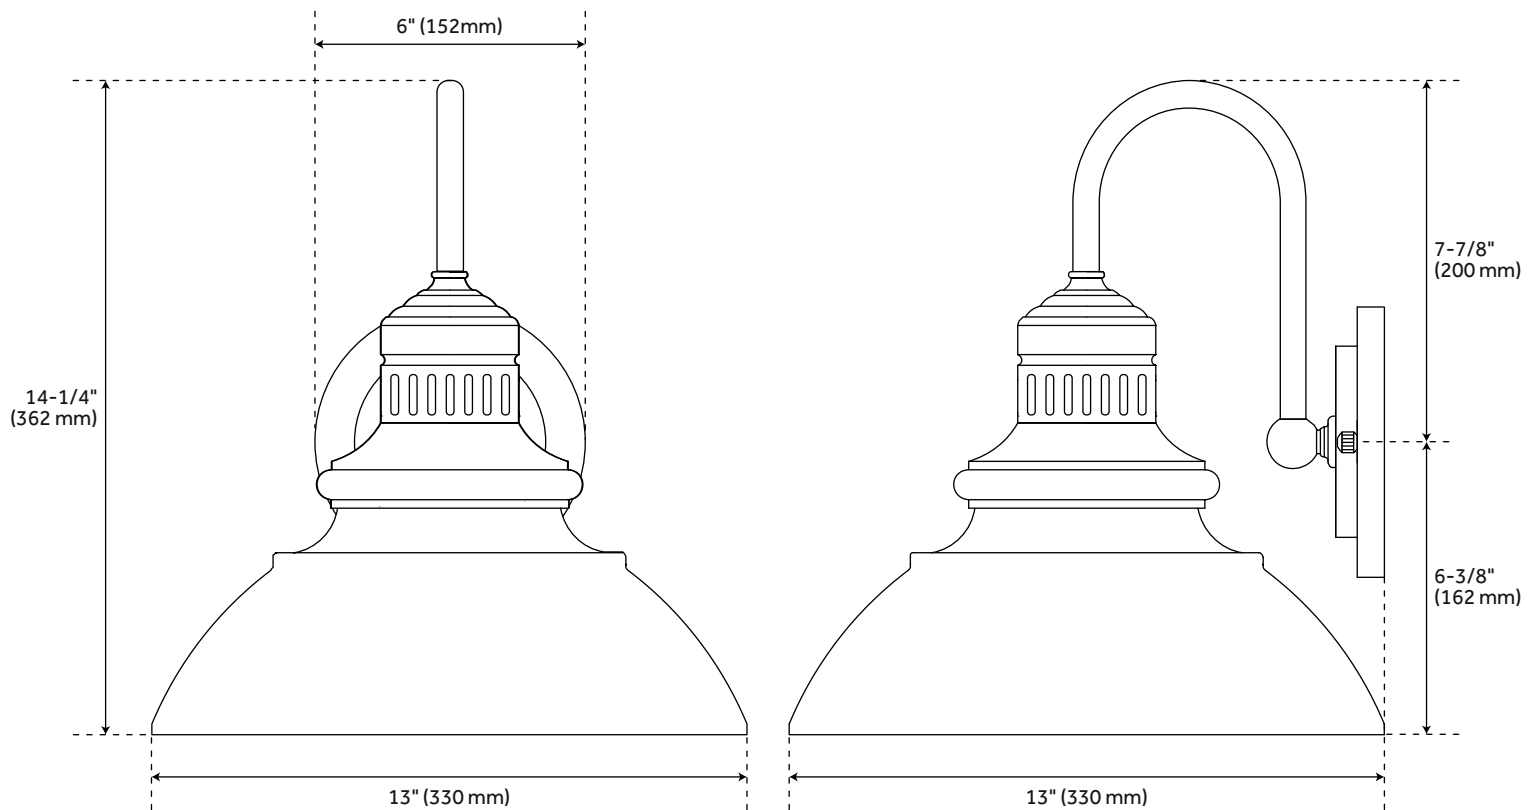

13" BLACKSHORE SINGLE LIGHT WALL SCONCE - CHOCOLATE BRONZE

SKU: 476887
Code: PHEL1501

FEATURES

Installation Type: Wall Mount
Design: Rustic
Product Finish: Bronze
Material: Cast Aluminum
Width: 13"
Height: 14-1/4"
Depth: 13"
Base Plate Diameter: 6"
Mounting Hardware Included: Yes
Shade Finish: Warm Bronze
Shade Material: Aluminum
Number of Bulbs: 1
Location Type: Suitable for Damp Locations
Bulbs Included: No
Bulb Type: LED
Wattage per Bulb: 12

UL 1598 / CSA C22.2 No 250.0

REVISED 3/21/2023

13" BLACKSHORE SINGLE LIGHT WALL SCONCE - CHOCOLATE BRONZE

SKU: 476887

Code: PHEL1501

ADDITIONAL FEATURES

- Hardwired.
- Use 3000k or warmer lamps to meet International Dark-Sky Association friendly criteria.

REVISED 3/21/2023

BLACKSHORE 13" SINGLE LIGHT WALL SCONCE - CHOCOLATE BRONZE

SKU: 476887

PHEL1501

All dimensions and specifications are nominal and may vary. Use actual products for accuracy in critical situations.