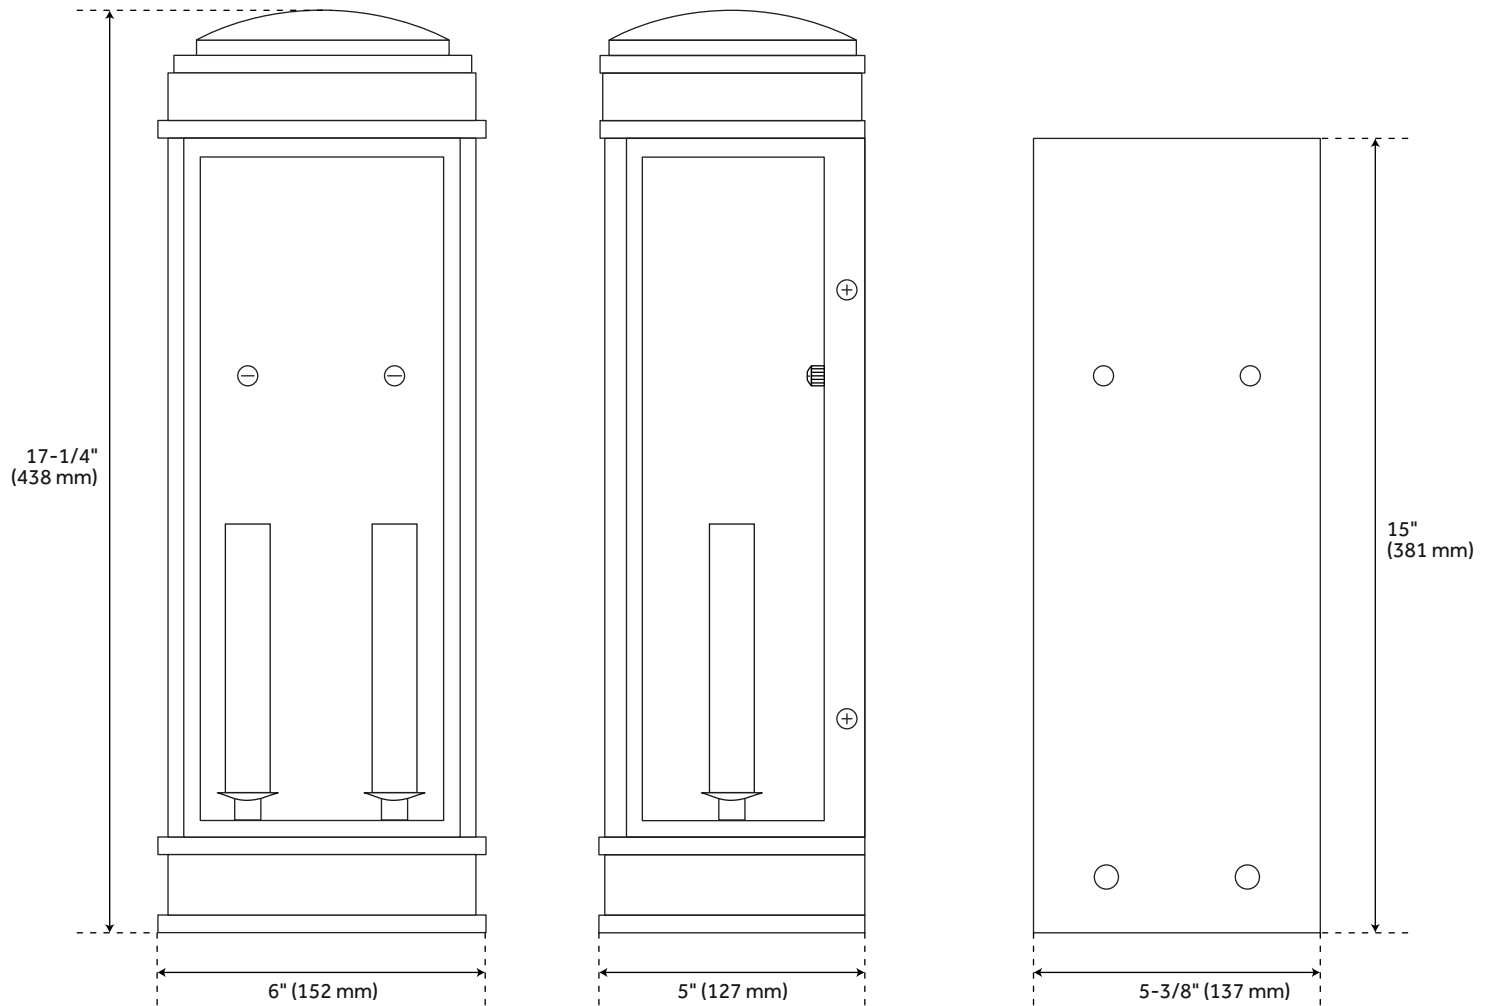

FAIRPLEX 2-LIGHT OUTDOOR ENTRANCE WALL SCONCE - BLACK BRONZE

SKU: 476889

PHEL6000

All dimensions and specifications are nominal and may vary. Use actual products for accuracy in critical situations.