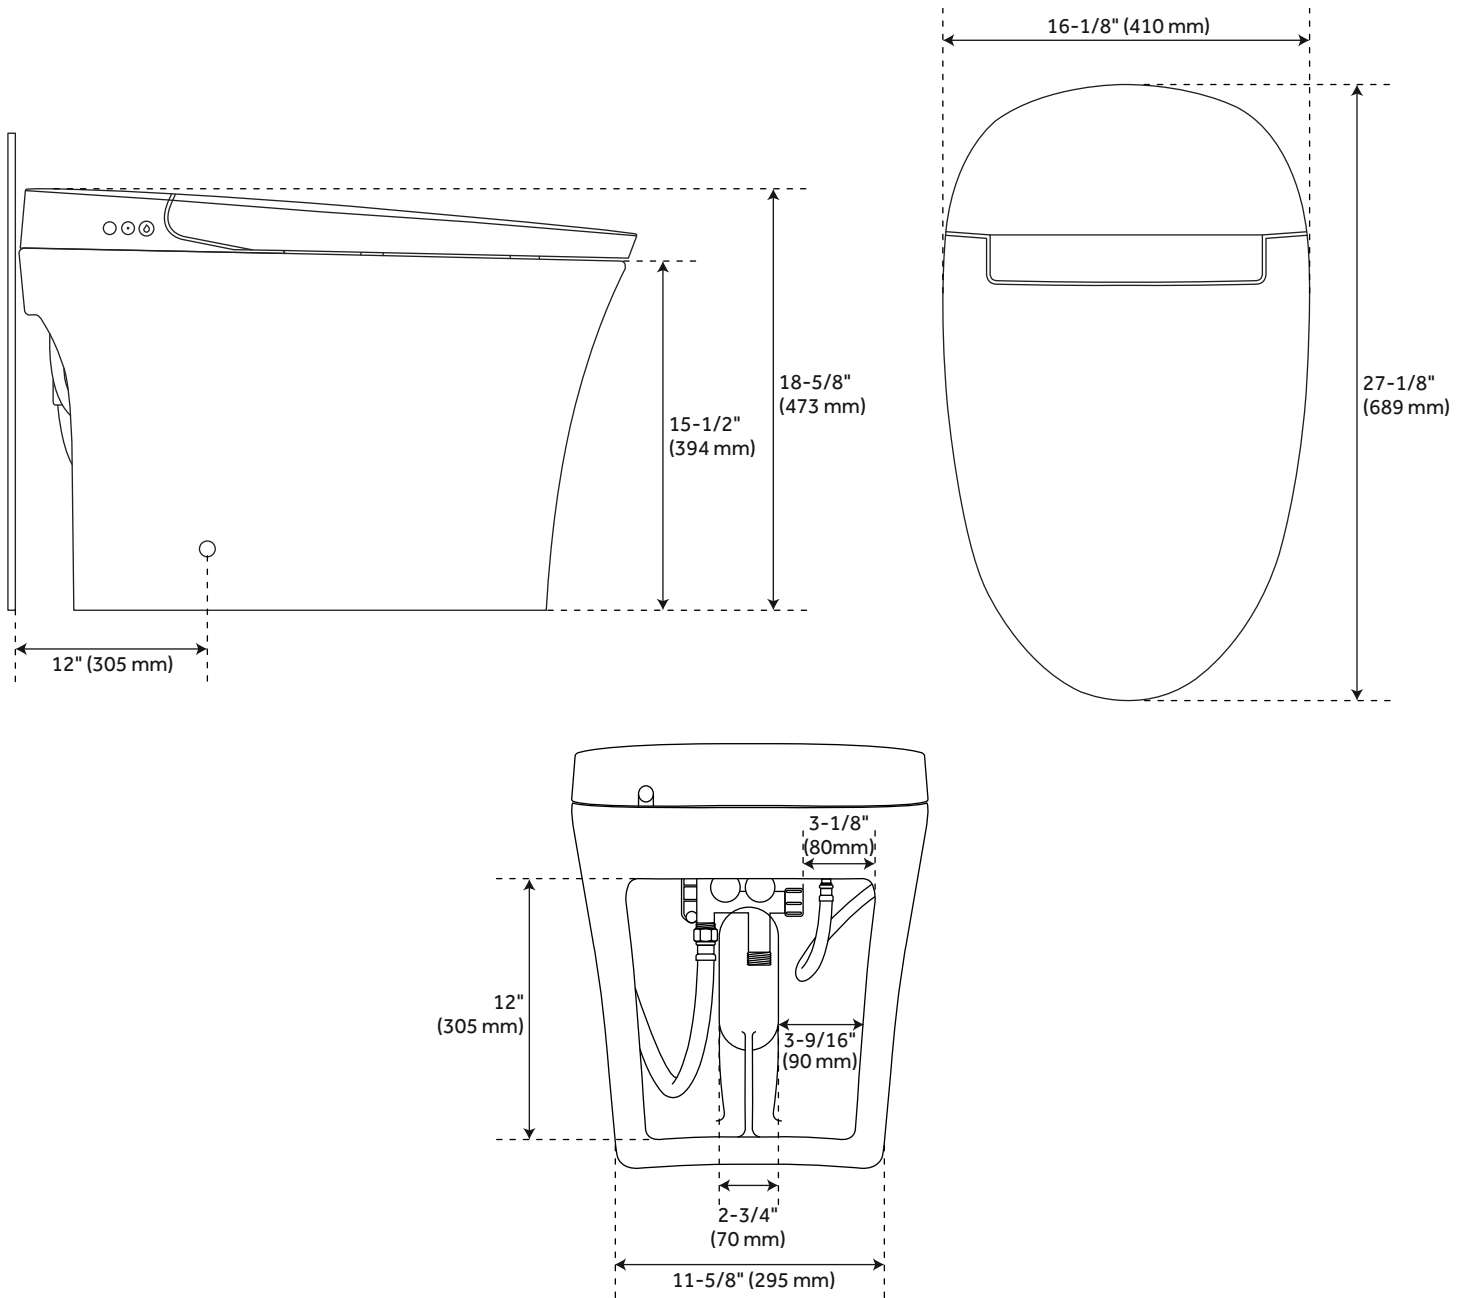

NARELLE ONE-PIECE ELONGATED TANKLESS BATTERY OPERATED TOILET

SKU: 477058

Code: SHNR540S

FEATURES

Product Finish: White

Material: Porcelain

Length: 16-1/8"

Height: 18-5/8"

Depth: 27-1/8"

Rough In: 12"

Bowl Shape: Elongated

Bowl Height: 15-1/2"

Gallons Per Flush: 1.28 (4.8 Lpf)

Seat Included: Yes

IAPMO

ASME A112.19.2/CSA B45.1

REVISED 3/29/2023

NARELLE ONE-PIECE ELONGATED TANKLESS BATTERY OPERATED TOILET

SKU: 477058

Code: SHNR540S

ADDITIONAL FEATURES

- Tankless Flushing System - Operates off of water pressure directly from home's water supply.
- Battery operated. No electronic hookup required.
- Tankless design saves more space.
- Water-Saving EPA WaterSense: 1.28 GPF (HET: 4.8L per flush).
- Slow-close seat and cover included.
- Requires (4) 1.5V AA alkaline batteries, not included.

REVISED 3/29/2023

NARELLE ONE-PIECE ELONGATED TOILET

SKU: 477058

SHNR540S

All dimensions and specifications are nominal and may vary. Use actual products for accuracy in critical situations.