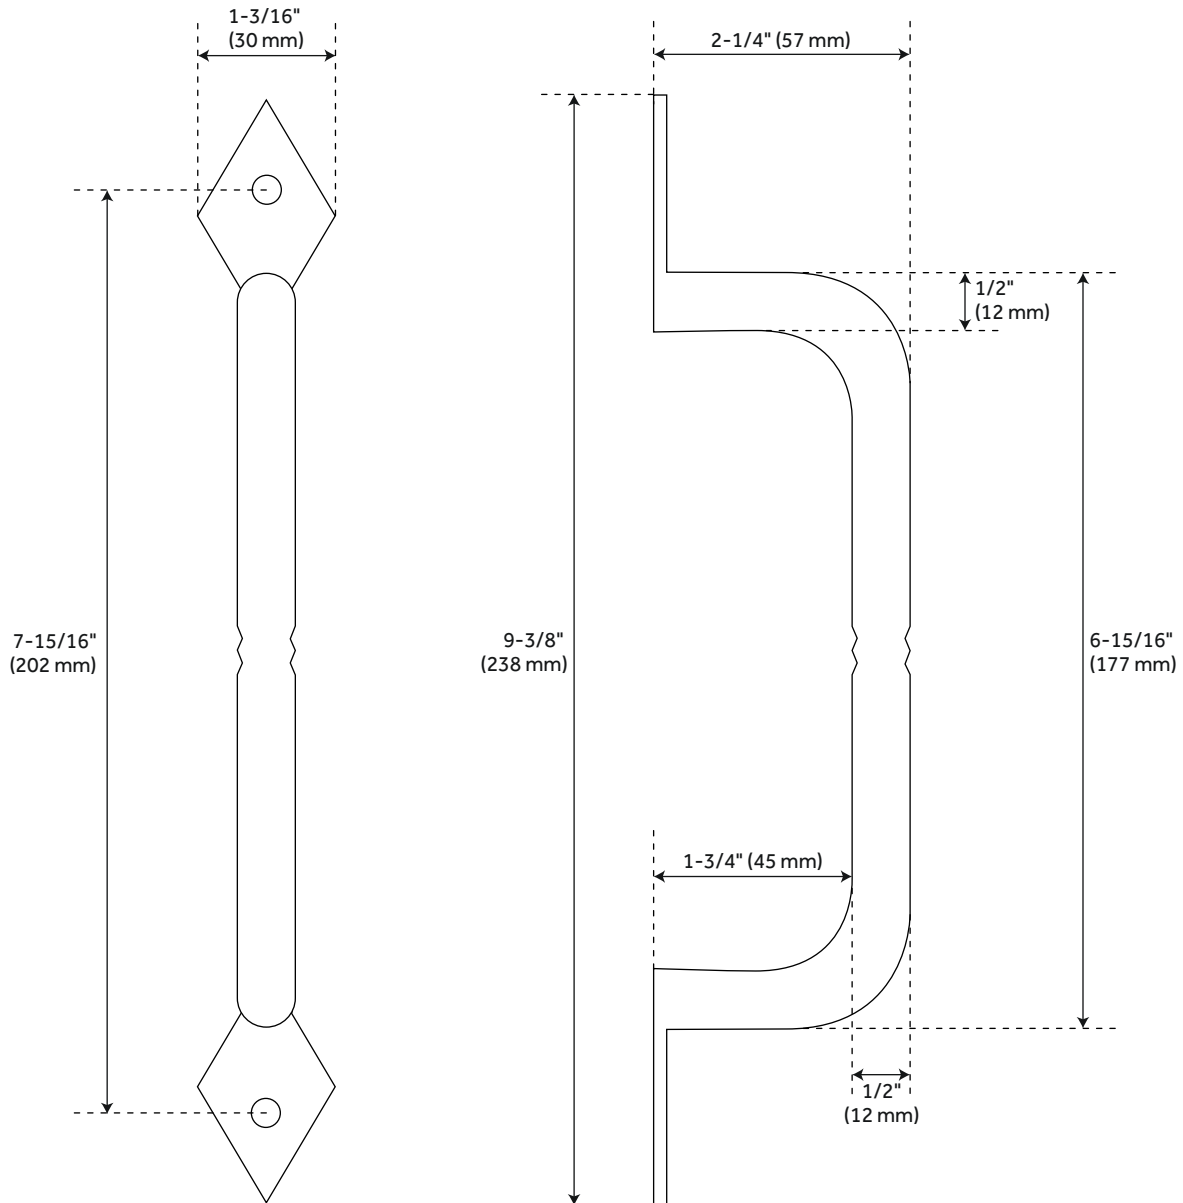

CORLISS STEEL BARN DOOR PULL

SKU: 478342
Code: HBD5803

FEATURES

Design: Traditional
Product Finish: Black
Material: Steel
Width: 1-3/16"
Height: 9-3/8"
Depth: 2-1/4"
Mounting Hardware Included: Yes
Mounting Hardware Concealed: No
Centers: 7-15/16"
Mounts From: Front

REVISED 4/3/2023

CORLISS STEEL BARN DOOR PULL

SKU: 478342

Code: HBD5803

ADDITIONAL FEATURES

- Sturdy round rod decorative handle for outside of door.

REVISED 4/3/2023

CORLISS STEEL BARN DOOR PULL

SKU: 478342

All dimensions and specifications are nominal and may vary. Use actual products for accuracy in critical situations.