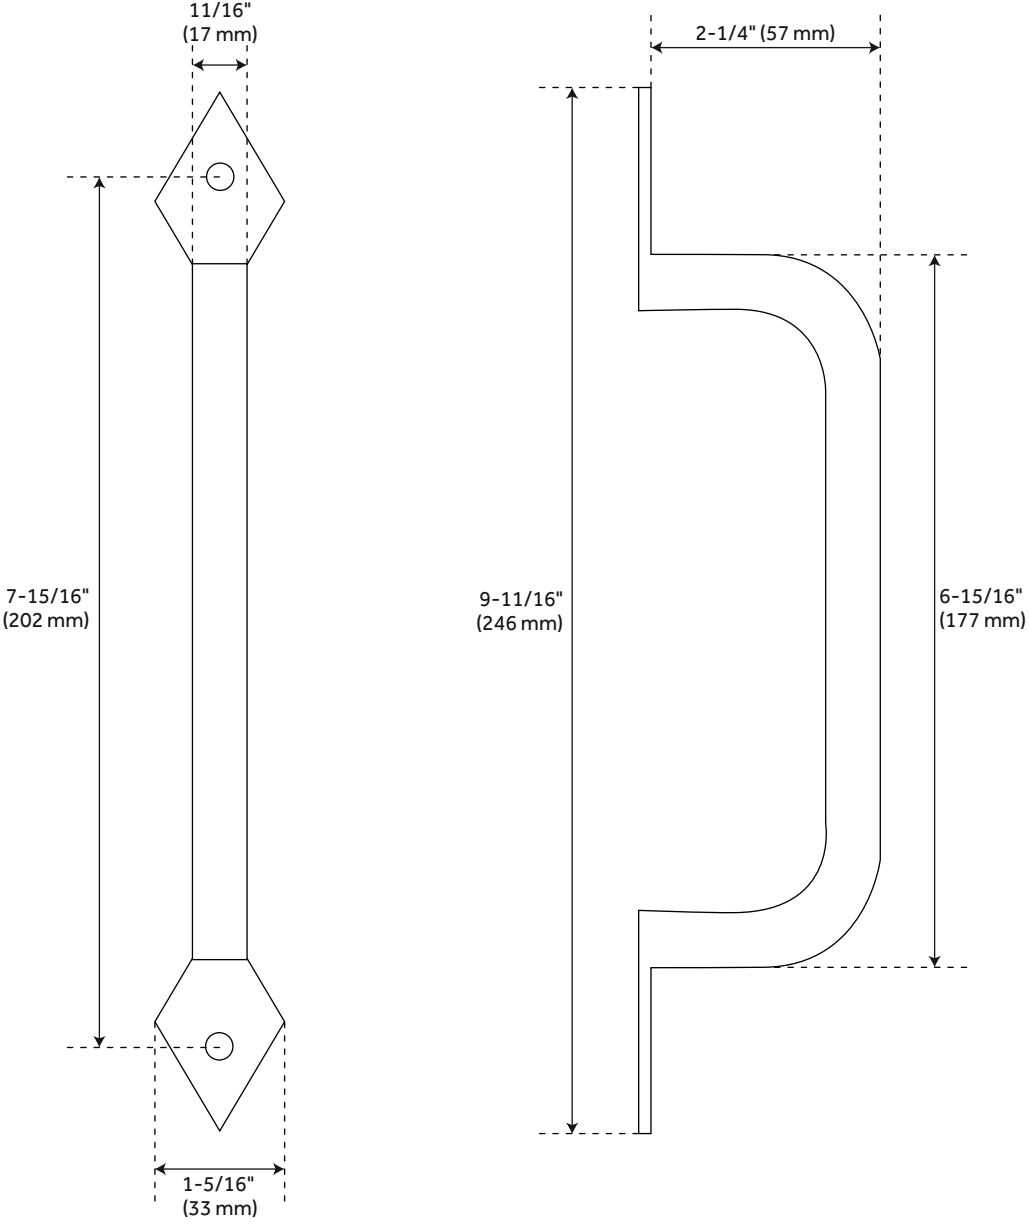

## FEATURES

Design: Traditional  
Product Finish: Black  
Material: Steel  
Width: 1-5/16"  
Height: 9-11/16"  
Depth: 2-1/4"  
Mounting Hardware Included: Yes  
Mounting Hardware Concealed: No  
Centers: 7-15/16"  
Mounts From: Front

# ALDON STEEL BARN DOOR PULL

---

SKU: 478343

Code: HBD5802

# ALDON STEEL BARN DOOR PULL

SKU: 478343

All dimensions and specifications are nominal and may vary. Use actual products for accuracy in critical situations.