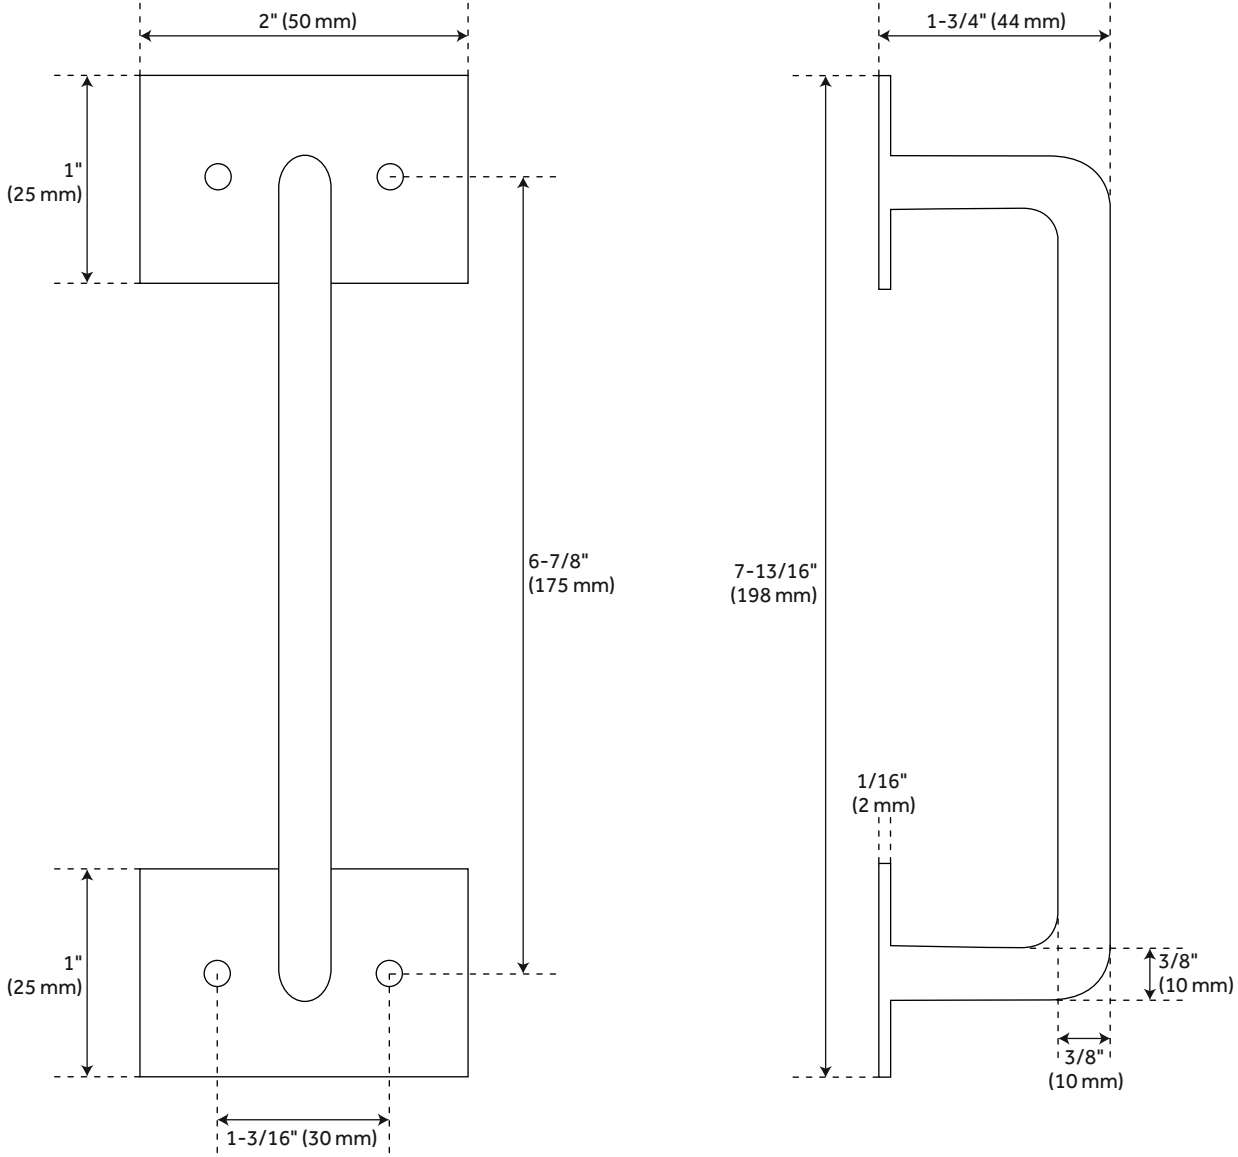

VADEN STEEL BARN DOOR PULL

SKU: 478344
Code: HBD5801

FEATURES

Design: Modern
Product Finish: Black
Material: Steel
Width: 2"
Height: 7-13/16"
Depth: 1-3/4"
Mounting Hardware Included: Yes
Mounting Hardware Concealed: No
Centers: 6-7/8"
Mounts From: Front

REVISED 4/3/2023

VADEN STEEL BARN DOOR PULL

SKU: 478344

Code: HBD5801

ADDITIONAL FEATURES

- Classic warehouse fire door Style.

REVISED 4/3/2023

VADEN BARN DOOR PULL

SKU: 478344

All dimensions and specifications are nominal and may vary. Use actual products for accuracy in critical situations.