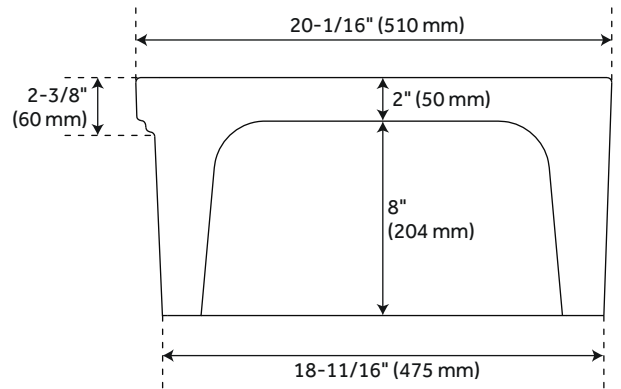

36" GALLO 80/20 DOUBLE-BOWL FIRECLAY FARMHOUSE SINK - WHITE

SKU: 478345
Code: SH478345

ASME A112.19.2/CSA B45.1
Massachusetts Accepted
LISTED ID: SH229050WH

FEATURES

Installation Type: Farmhouse
Product Finish: White
Material: Fireclay
Length: 35-1/2"
Width: 19-3/4"
Height: 10"
Mounting Hardware Included: No
Number of Basins: 2
Sink Installation: Farmhouse
Faucet Centers: No Faucet Hole
Overflow Hole: No
Basin Depth: 9-1/8"
Rim Thickness: 1"
Fits Drain Hole Size: 3-1/2"
Exterior Treatment: Smooth
Interior Treatment: Smooth
Drain Included: No
Faucet Included: No
Basin Configuration: 80/20
Shape: Rectangle
Apron Design: Decorative Lip
Large Bowl Length: 24-1/4"
Large Bowl Width: 17-1/2"
Small Bowl Length: 8"
Small Bowl Width: 17-1/2"
Water Depth to Rim: 9-1/8"
Apron Front Rim Thickness: 1"
Side and Back Rim Thickness: 1"
Faucet Holes: No Faucet Hole
Weight: 80.35

REVISED 5/17/2024

36" GALLO 80/20 DOUBLE-BOWL FIRECLAY FARMHOUSE SINK - WHITE

SKU: 478345

Code: SH478345

ADDITIONAL FEATURES

- Made of solid, heavy-duty fireclay.
- Smooth, ripple-resistant surface.
- Overall dimensions: 35-1/2" L x 19-3/4" W (front to back) x 10" H (\pm 1/2").
- Sink is finished on four sides.
- **Made in Italy.**
- If purchasing drain separately, it must be able to accommodate a sink drain thickness of 1".

REVISED 5/17/2024

36" GALLO REVERSIBLE 80/20 OFFSET DOUBLE-BOWL FIRECLAY FARMHOUSE SINK

All dimensions and specifications are nominal and may vary. Use actual products for accuracy in critical situations.