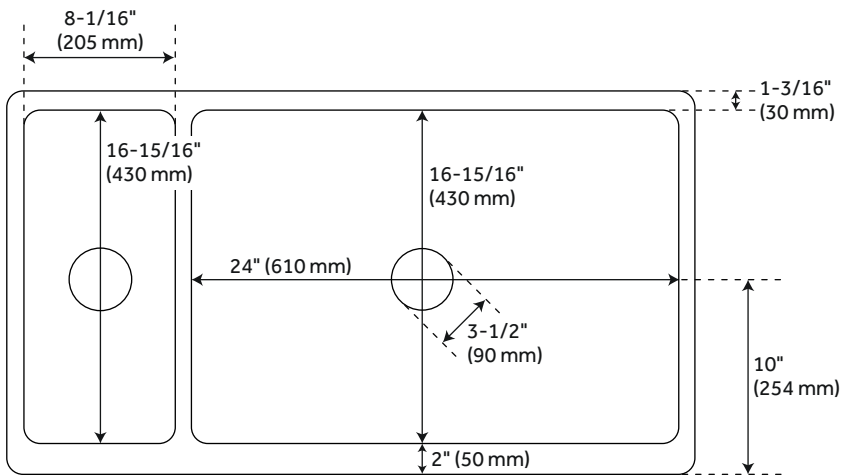

36" GALLO 80/20 DOUBLE-BOWL FIRECLAY FARMHOUSE SINK - WHITE

SKU: 478345
Code: SH478345

ASME A112.19.2/CSA B45.1
Massachusetts Accepted
LISTED ID: SH229050WH

FEATURES

Installation Type: Farmhouse
Product Finish: White
Material: Fireclay
Length: 35-1/2"
Width: 19-3/4"
Height: 10"
Mounting Hardware Included: No
Number of Basins: 2
Sink Installation: Farmhouse
Faucet Centers: No Faucet Hole
Overflow Hole: No
Basin Depth: 9-1/8"
Rim Thickness: 1"
Fits Drain Hole Size: 3-1/2"
Exterior Treatment: Smooth
Interior Treatment: Smooth
Drain Included: No
Faucet Included: No
Basin Configuration: 80/20
Shape: Rectangle
Apron Design: Decorative Lip
Large Bowl Length: 24-1/4"
Large Bowl Width: 17-1/2"
Small Bowl Length: 8"
Small Bowl Width: 17-1/2"
Water Depth to Rim: 9-1/8"
Apron Front Rim Thickness: 1"
Side and Back Rim Thickness: 1"
Faucet Holes: No Faucet Hole
Weight: 80.35

REVISED 5/17/2024

36" GALLO 80/20 DOUBLE-BOWL FIRECLAY FARMHOUSE SINK - WHITE

SKU: 478345

Code: SH478345

ADDITIONAL FEATURES

- Made of solid, heavy-duty fireclay.
- Smooth, ripple-resistant surface.
- Overall dimensions: 35-1/2" L x 19-3/4" W (front to back) x 10" H (\pm 1/2").
- Sink is finished on four sides.
- **Made in Italy.**
- If purchasing drain separately, it must be able to accommodate a sink drain thickness of 1".

REVISED 5/17/2024

36" GALLO REVERSIBLE 80/20 OFFSET DOUBLE-BOWL FIRECLAY FARMHOUSE SINK

All dimensions and specifications are nominal and may vary. Use actual products for accuracy in critical situations.