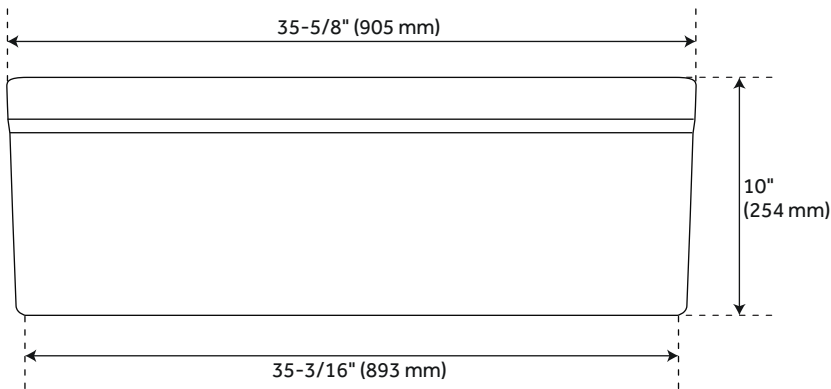

36" GALLO 80/20 DOUBLE-BOWL FIRECLAY FARMHOUSE SINK - WHITE

SKU: 478345
Code: SH478345

ASME A112.19.2/CSA B45.1
Massachusetts Accepted
LISTED ID: SH229050WH

FEATURES

Installation Type: Farmhouse
Product Finish: White
Material: Fireclay
Length: 35-1/2"
Width: 19-3/4"
Height: 10"
Mounting Hardware Included: No
Number of Basins: 2
Sink Installation: Farmhouse
Faucet Centers: No Faucet Hole
Overflow Hole: No
Basin Depth: 9-1/8"
Rim Thickness: 1"
Fits Drain Hole Size: 3-1/2"
Exterior Treatment: Smooth
Interior Treatment: Smooth
Drain Included: No
Faucet Included: No
Basin Configuration: 80/20
Shape: Rectangle
Apron Design: Decorative Lip
Large Bowl Length: 24-1/4"
Large Bowl Width: 17-1/2"
Small Bowl Length: 8"
Small Bowl Width: 17-1/2"
Water Depth to Rim: 9-1/8"
Apron Front Rim Thickness: 1"
Side and Back Rim Thickness: 1"
Faucet Holes: No Faucet Hole
Weight: 80.35

REVISED 5/17/2024

36" GALLO 80/20 DOUBLE-BOWL FIRECLAY FARMHOUSE SINK - WHITE

SKU: 478345

Code: SH478345

ADDITIONAL FEATURES

- Made of solid, heavy-duty fireclay.
- Smooth, ripple-resistant surface.
- Overall dimensions: 35-1/2" L x 19-3/4" W (front to back) x 10" H (\pm 1/2").
- Sink is finished on four sides.
- **Made in Italy.**
- If purchasing drain separately, it must be able to accommodate a sink drain thickness of 1".

REVISED 5/17/2024

36" GALLO REVERSIBLE 80/20 OFFSET DOUBLE-BOWL FIRECLAY FARMHOUSE SINK

All dimensions and specifications are nominal and may vary. Use actual products for accuracy in critical situations.