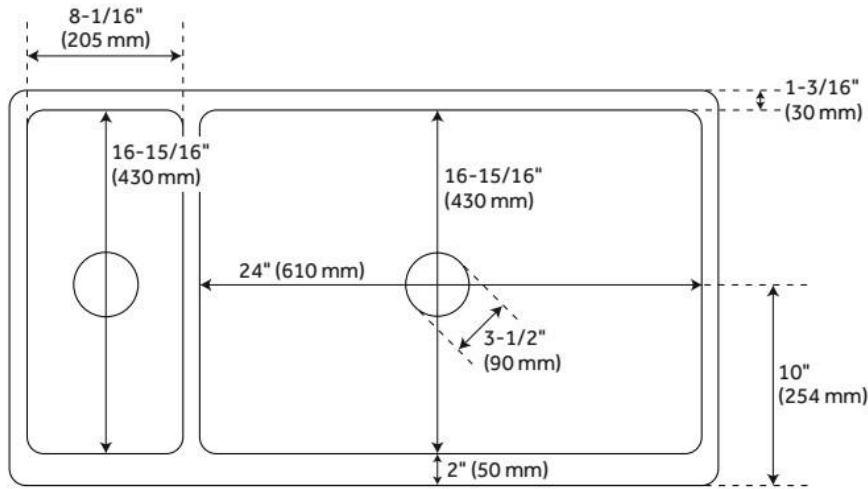

36" GALLO 80/20 DOUBLE-BOWL FIRECLAY FARMHOUSE SINK - WHITE

SKU: 478345
Code: SH478345

REVISED 7/11/2024