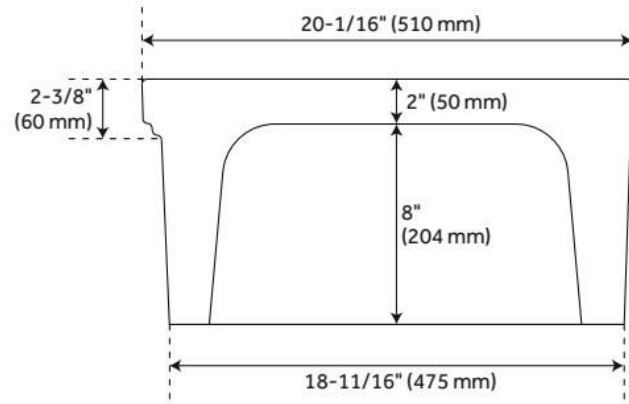

36" GALLO 80/20 DOUBLE-BOWL FIRECLAY FARMHOUSE SINK - WHITE

SKU: 478345
Code: SH478345

REVISED 7/11/2024