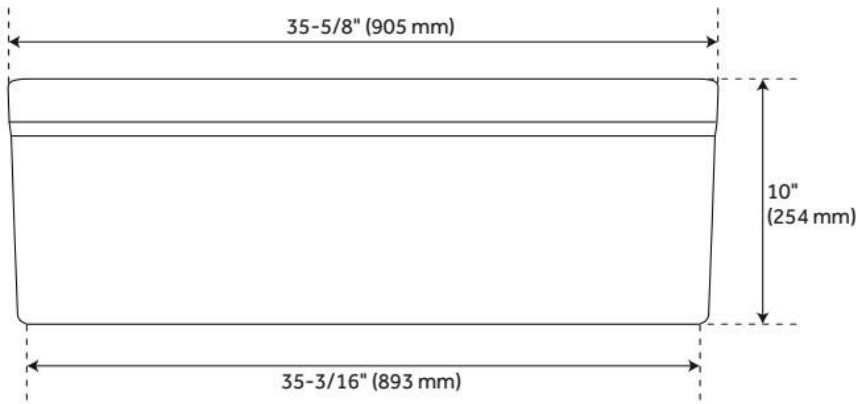

36" GALLO 80/20 DOUBLE-BOWL FIRECLAY FARMHOUSE SINK - WHITE

SKU: 478345
Code: SH478345

REVISED 7/11/2024