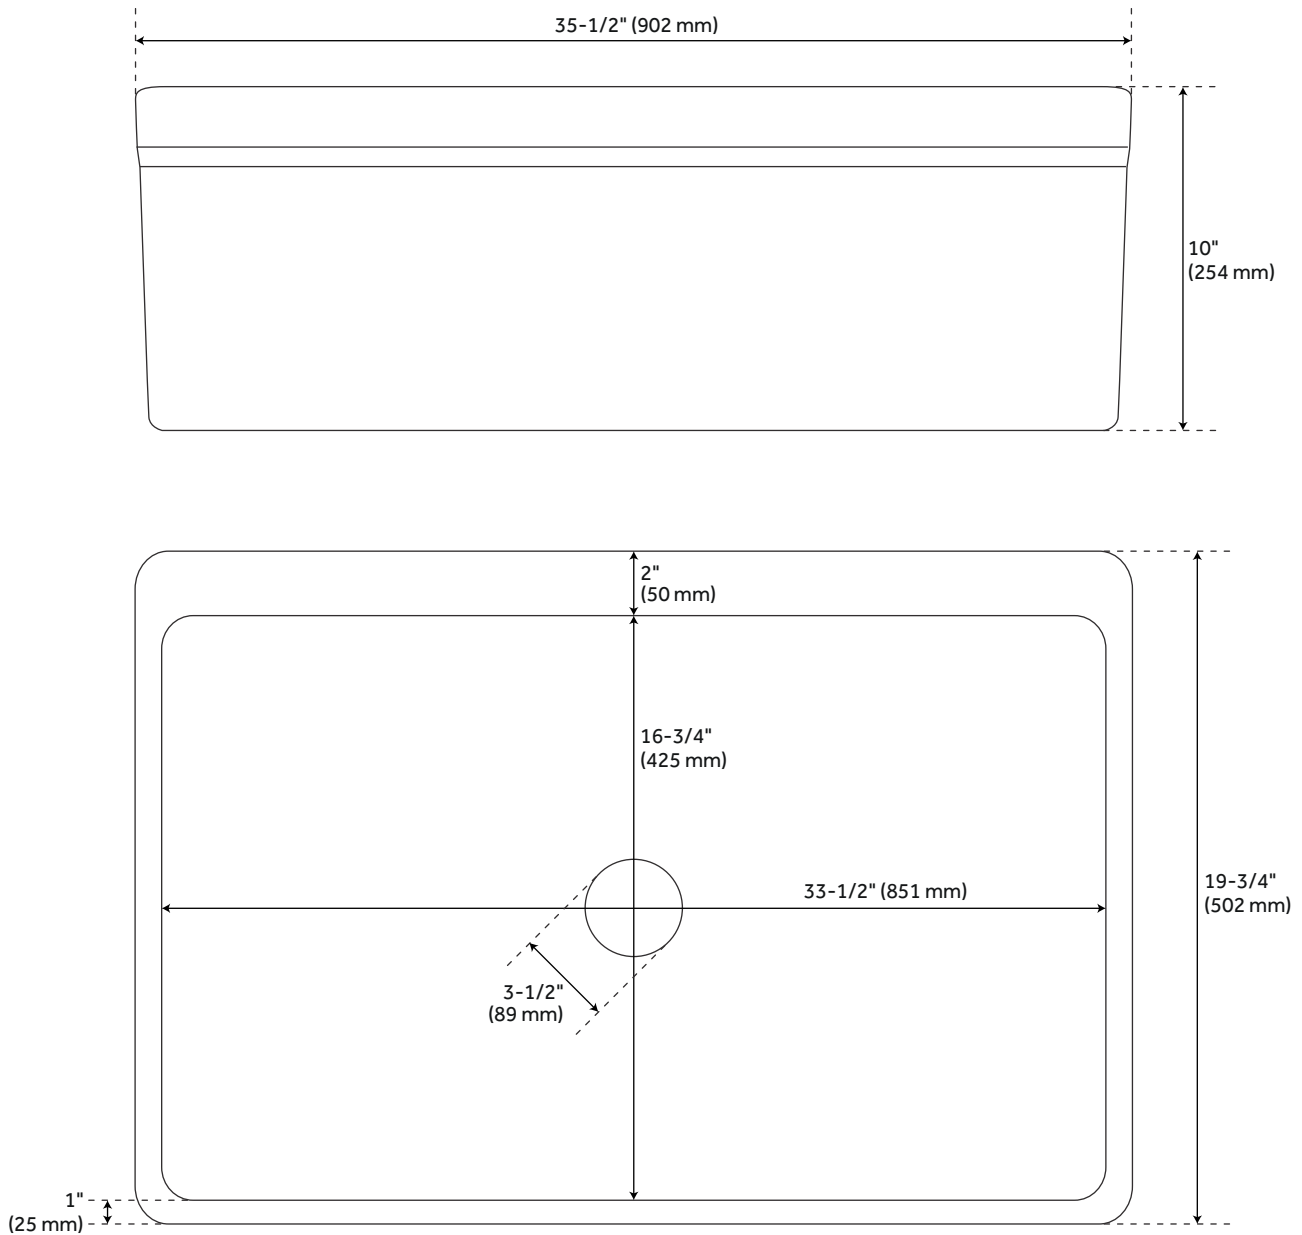

## FEATURES

Installation Type: Farmhouse  
Product Finish: White  
Material: Fireclay  
Length: 35-1/2"  
Width: 19-3/4"  
Height: 10"  
Mounting Hardware Included: No  
Number of Basins: 1  
Sink Installation: Farmhouse  
Faucet Centers: No Faucet Hole  
Overflow Hole: No  
Basin Length: 33-1/2"  
Basin Width: 16-1/2"  
Basin Depth: 9-1/8"  
Rim Thickness: 1"  
Fits Drain Hole Size: 3-1/2"  
Exterior Treatment: Smooth  
Interior Treatment: Smooth  
Drain Included: No  
Faucet Included: No  
Basin Configuration: Single  
Shape: Rectangle  
Apron Design: Decorative Lip  
Water Depth to Rim: 9-1/8"  
Apron Front Rim Thickness: 2"  
Side and Back Rim Thickness: 1"  
Faucet Holes: No Faucet Hole  
Weight: 77.7

## ADDITIONAL FEATURES

- Made of solid, heavy-duty fireclay.
- Smooth, ripple-resistant surface.
- Overall dimensions: 35-1/2" L x 19-3/4" W (front to back) x 10" H ( $\pm$  1/2").
- 1" rim on sides and front, 2" at deck.
- Sink is finished on four sides.
- **Made in Italy.**
- If purchasing drain separately, it must be able to accommodate a sink drain thickness of 1".

# 36" GALLO FIRECLAY FARMHOUSE SINK - WHITE

All dimensions and specifications are nominal and may vary. Use actual products for accuracy in critical situations.