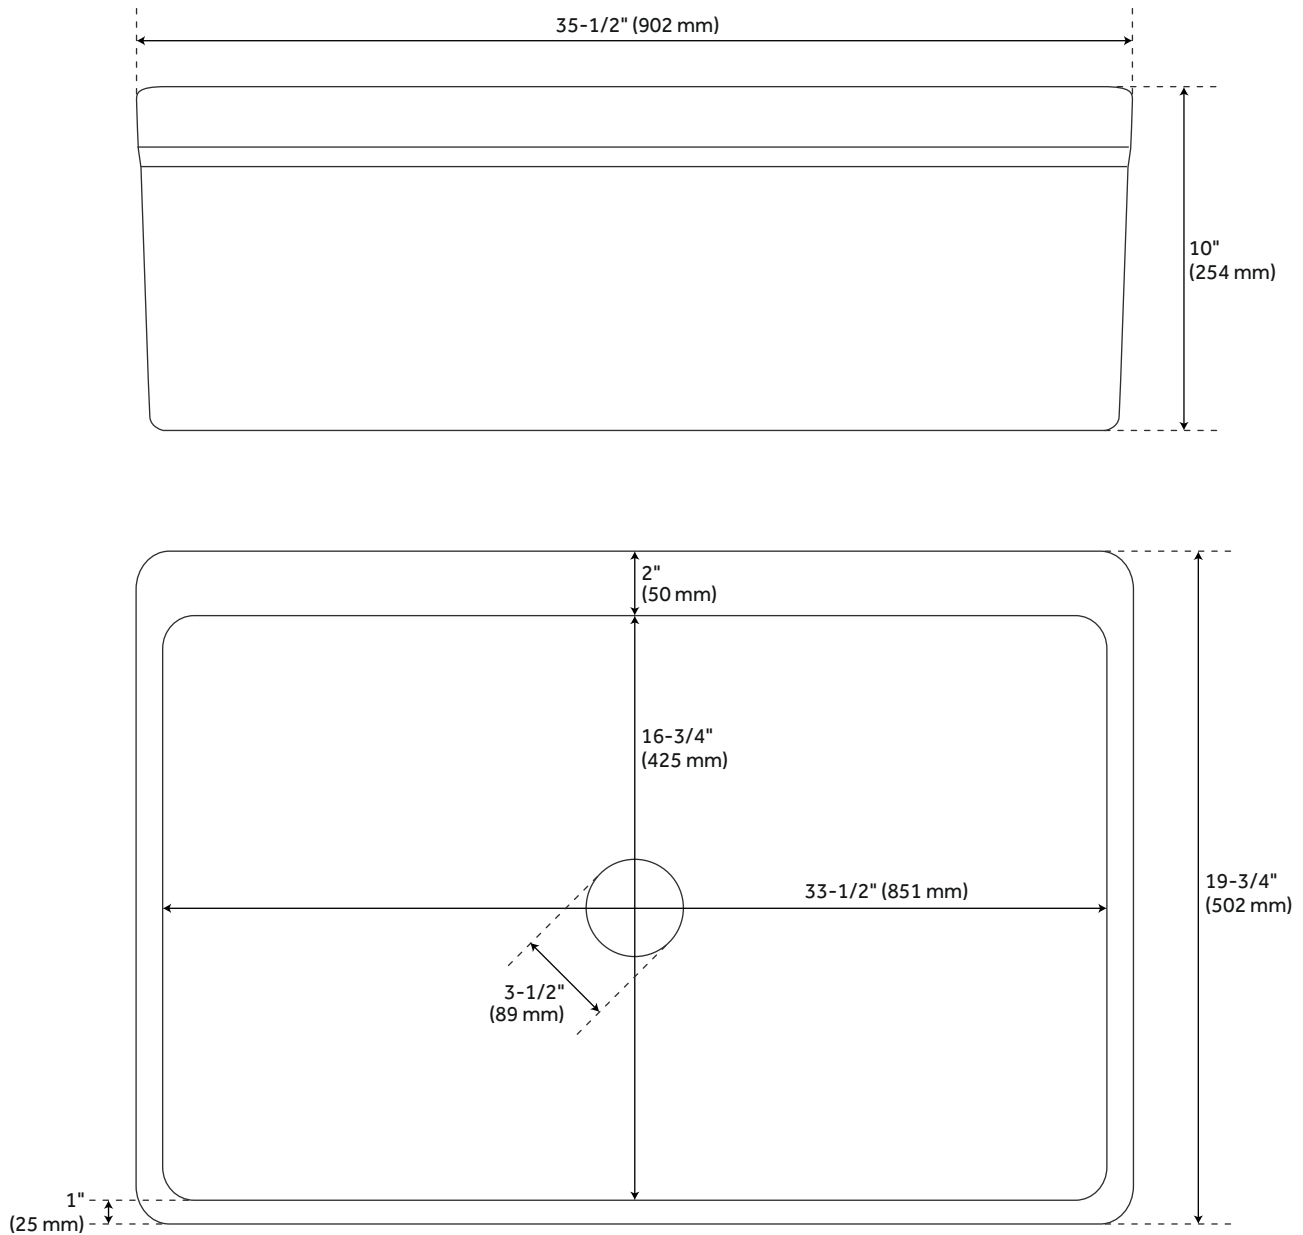

36" GALLO FIRECLAY FARMHOUSE SINK - WHITE

SKU: 932471

All dimensions and specifications are nominal and may vary. Use actual products for accuracy in critical situations.