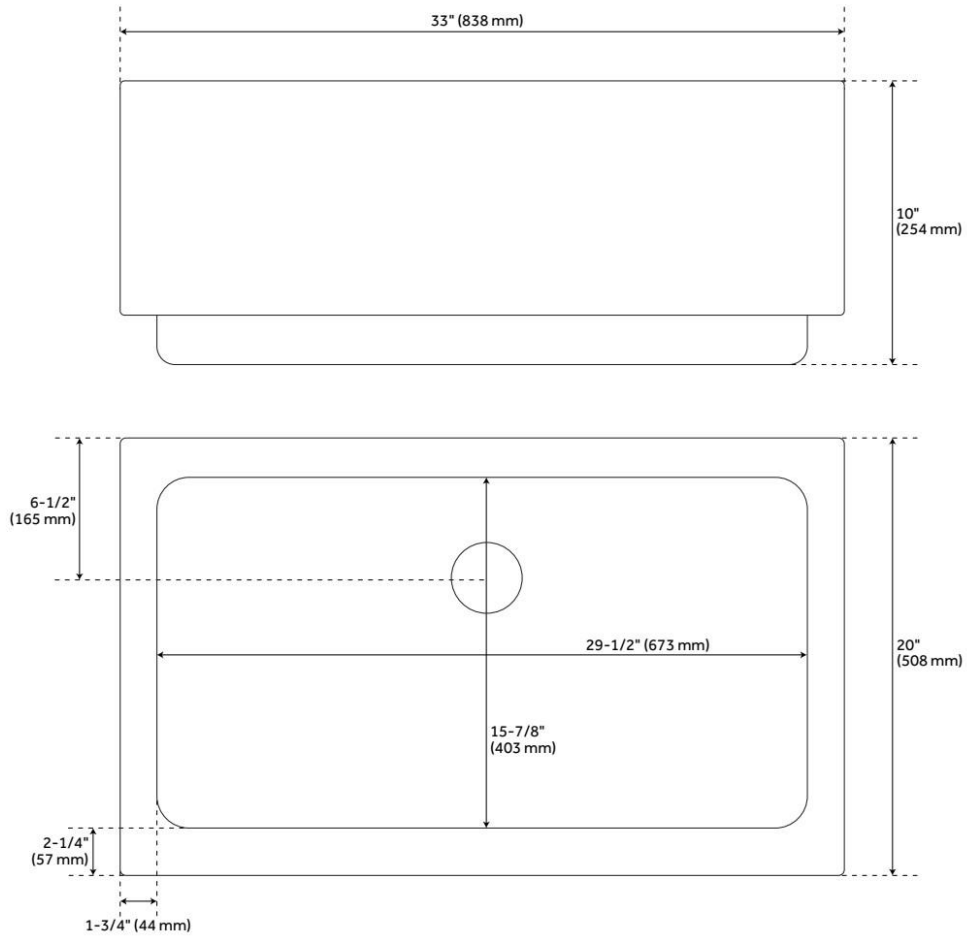

33" HAZELTON STAINLESS STEEL RETROFIT FARMHOUSE SINK

SKU: 478435
Code: SH478435

FEATURES

Material: Stainless Steel
Product Finish: Stainless Steel
Installation Type: Farmhouse
Shape: Rectangle
Drain Placement: Center Rear
Fits Drain Hole Size: 3-1/2"
Faucet Centers: No Faucet Hole
Overflow Hole: No
Mounting Hardware Included: No

ASME A112.19.3/CSA B45.4, Massachusetts Accepted, LISTED ID: SH229031SS

ADDITIONAL FEATURES

- Made of 16-gauge, 304-grade stainless steel.
- Handcrafted with matte finish.
- Apron height: 6-1/2"

REVISED 7/12/2024

33" HAZELTON STAINLESS STEEL RETROFIT FARMHOUSE SINK

SKU: 478435
Code: SH478435

REVISED 7/12/2024