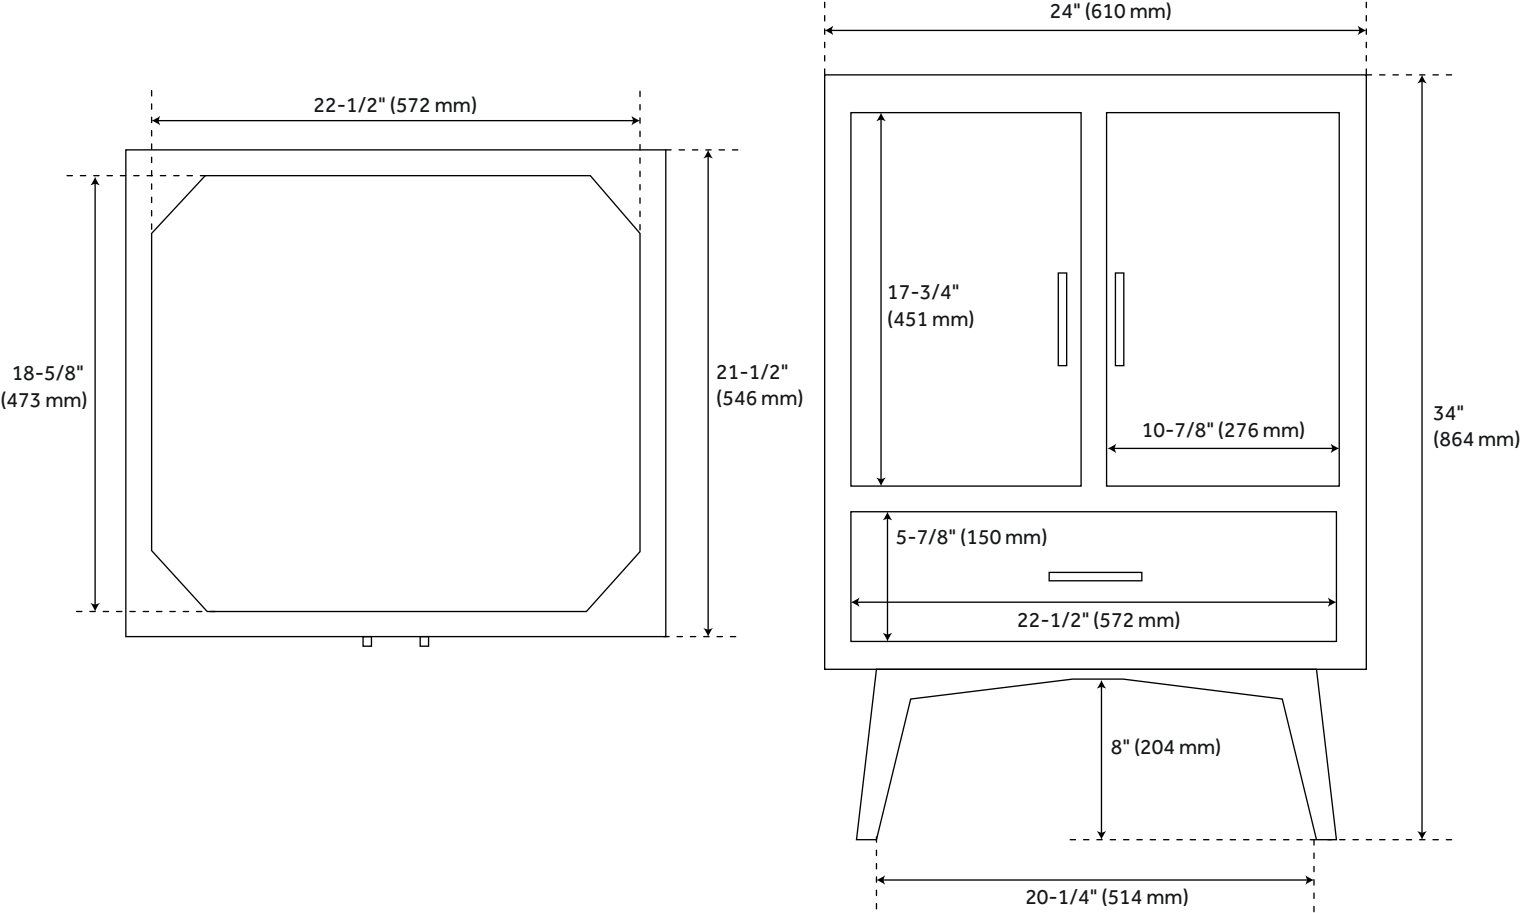

## FEATURES

Installation Type: Freestanding  
Features: Matching Mirror;Soft-Close Hinges  
Product Finish: Teak  
Material: Teak  
Number of Doors: 2  
Number of Drawers: 1  
Width: 24"  
Height: 34"  
Depth: 21-1/2"  
Assembly Required: No  
Dovetail Drawers: Yes  
Number of Basins: 1  
Vanity Top Options: No Top  
Faucet Included: No  
Vanity Top Material: No Top  
Size: 24 in  
Hardware Finish: Brass  
Built-In Adjusters: Yes  
Sink Included: no  
Vanity Top Included: no  
Backsplash: No  
Mirror Included: No

## ADDITIONAL FEATURES

- See Installation Instructions for directions to attach the vanity top and sink.
- All dimensions are ( $\pm 1/2$ ").

REVISED 6/8/2023

# 24" NOVAK TEAK VANITY - TEAK

All dimensions and specifications are nominal and may vary. Use actual products for accuracy in critical situations.