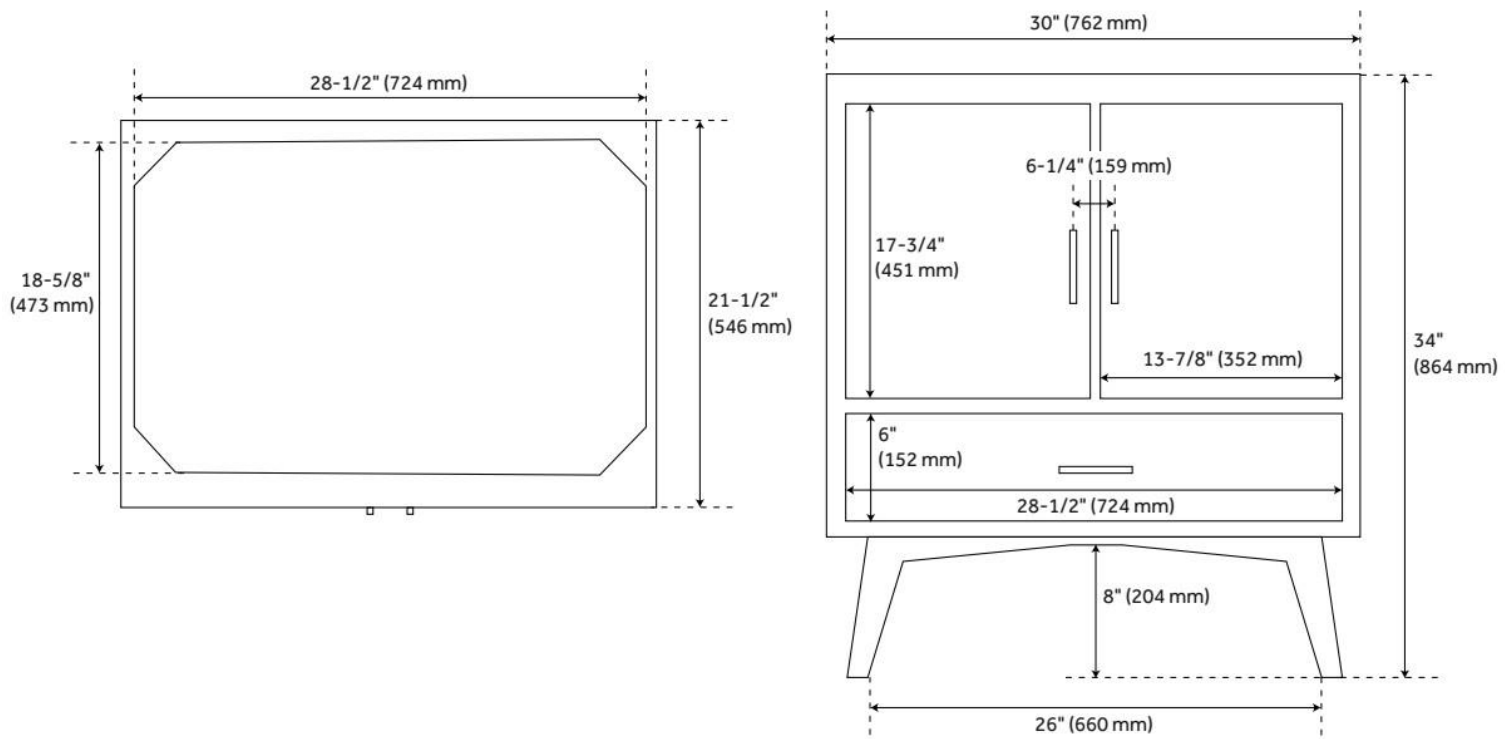

30" NOVAK TEAK VANITY - TEAK

SKU: 478405
Code: SH478405

FEATURES

Material: Teak
Product Finish: Teak
Number of Doors: 2
Number of Drawers: 1
Soft-Close Hinges: Yes
Soft-Close Slides: Yes
Dovetail Drawers: Yes
Hardware Finish: Brass
Built-In Adjusters: Yes

ADDITIONAL FEATURES

- [Wood finish samples available.](#)

REVISED 8/7/2024

30" NOVAK TEAK VANITY - TEAK

SKU: 478405
Code: SH478405

REVISED 8/7/2024