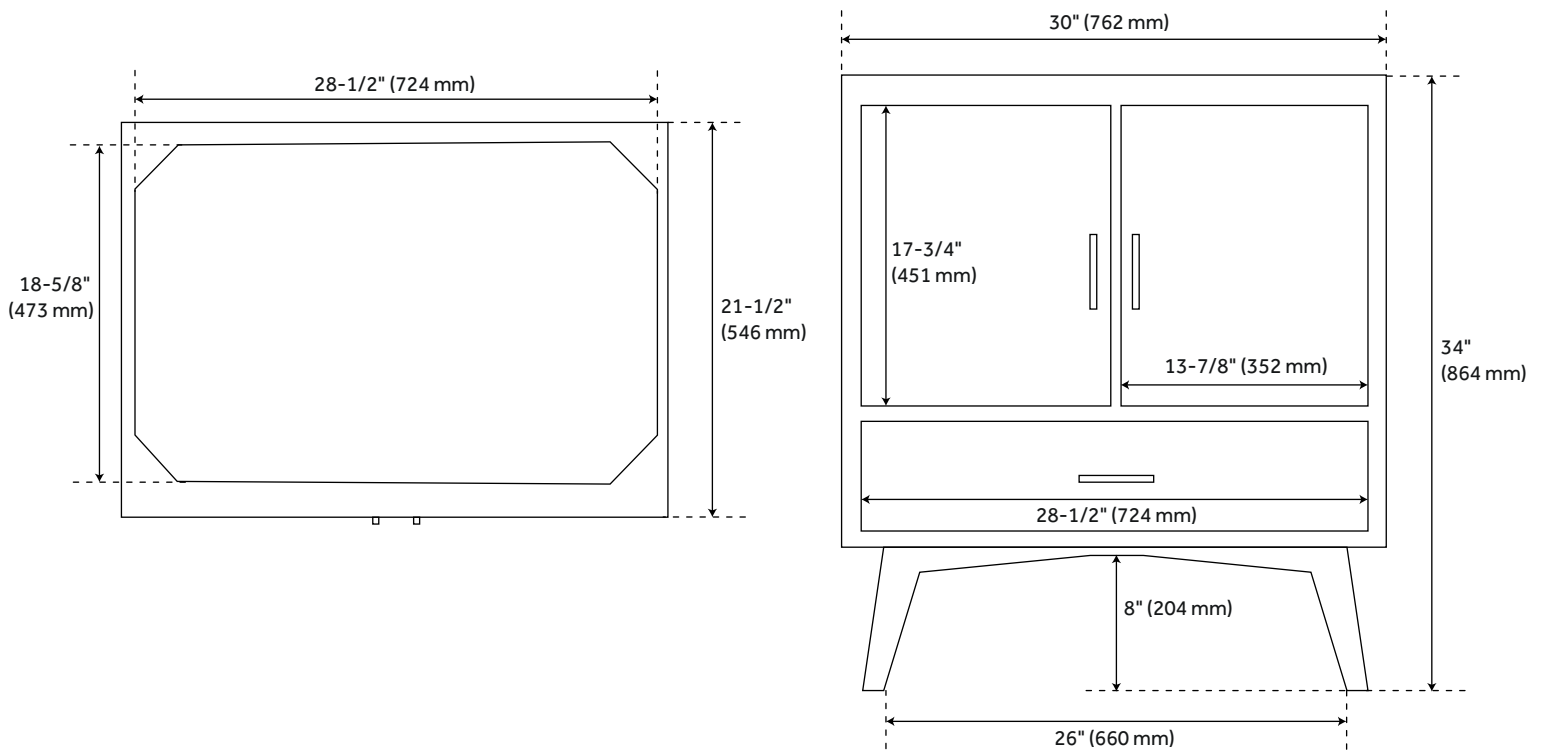

30" NOVAK TEAK VANITY - TEAK

SKU: 478405
Code: SH478405

FEATURES

Installation Type: Freestanding
Features: Matching Mirror;Soft-Close Hinges
Product Finish: Teak
Material: Teak
Number of Doors: 2
Number of Drawers: 1
Width: 30"
Height: 34"
Depth: 21-1/2"
Assembly Required: No
Dovetail Drawers: Yes
Number of Basins: 1
Vanity Top Options: No Top
Faucet Included: No
Vanity Top Material: No Top
Size: 30 in
Hardware Finish: Brass
Built-In Adjusters: Yes
Sink Included: no
Vanity Top Included: no
Backsplash: No
Mirror Included: No

REVISED 6/8/2023

30" NOVAK TEAK VANITY - TEAK

SKU: 478405
Code: SH478405

ADDITIONAL FEATURES

- See Installation Instructions for directions to attach the vanity top and sink.
- All dimensions are ($\pm 1/2$ ").

REVISED 6/8/2023

30" NOVAK TEAK VANITY - TEAK

All dimensions and specifications are nominal and may vary. Use actual products for accuracy in critical situations.