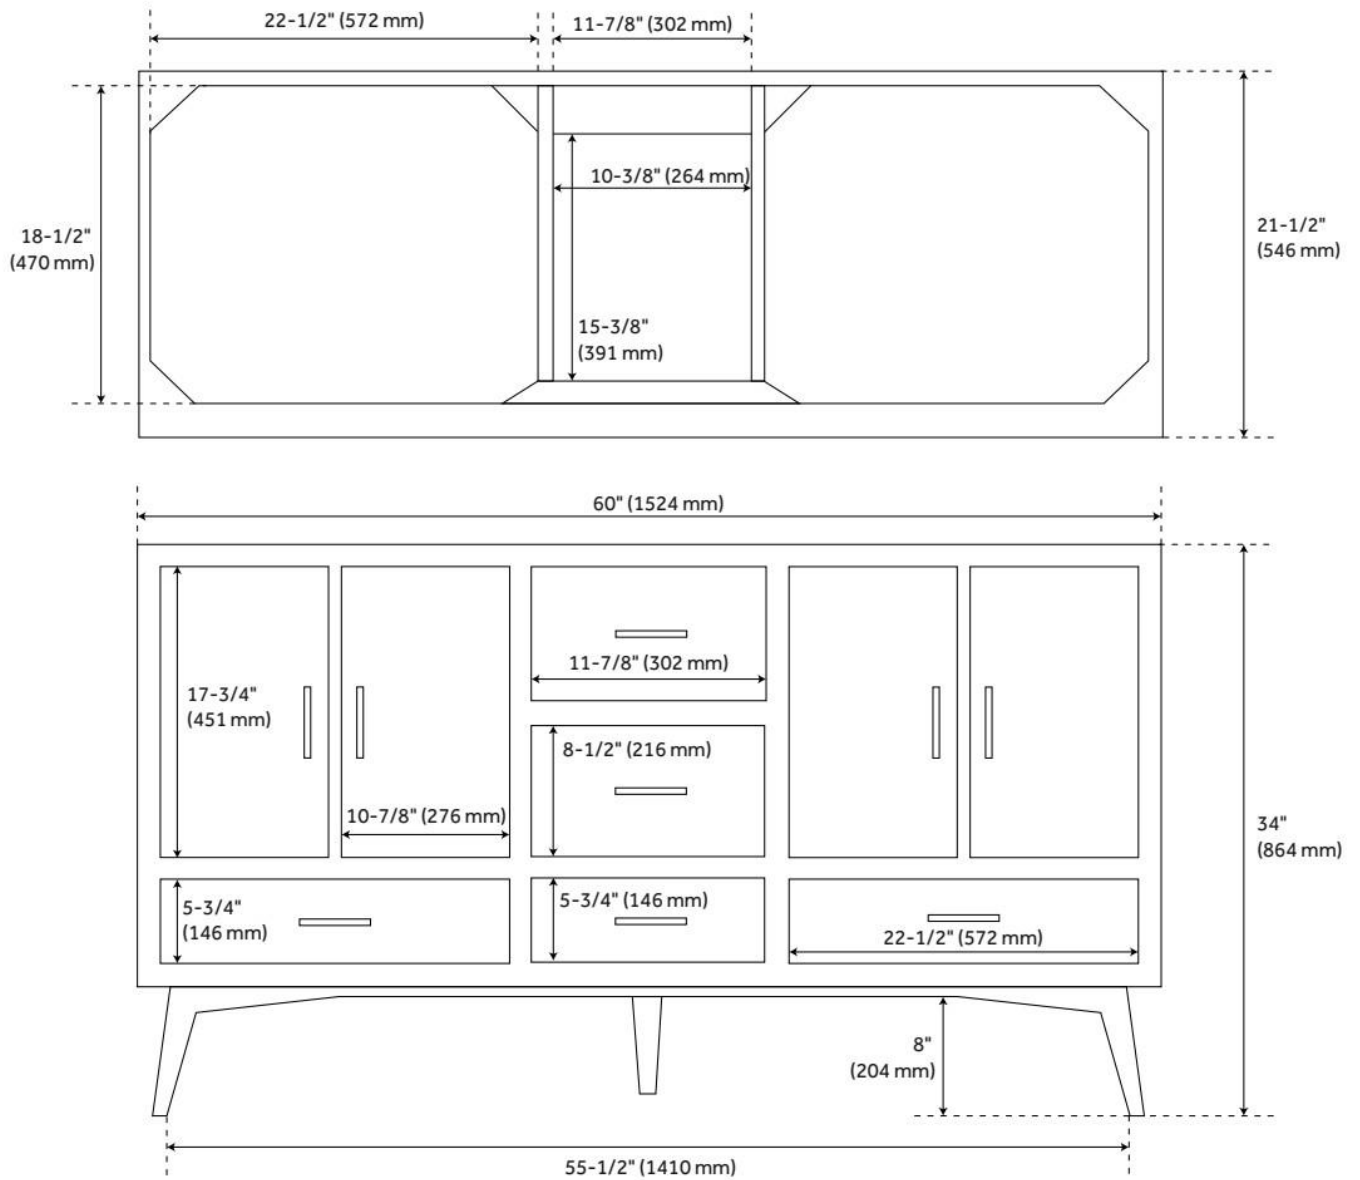

60" NOVAK DOUBLE TEAK VANITY - TEAK

SKU: 478411
Code: SH478411

FEATURES

Material: Teak
Product Finish: Teak
Number of Doors: 4
Number of Drawers: 5
Soft-Close Hinges: Yes
Soft-Close Slides: Yes
Dovetail Drawers: Yes
Hardware Finish: Brass
Built-In Adjusters: Yes

ADDITIONAL FEATURES

- [Wood finish samples available.](#)

REVISED 8/5/2024

60" NOVAK DOUBLE TEAK VANITY - TEAK

SKU: 478411
Code: SH478411

REVISED 8/5/2024