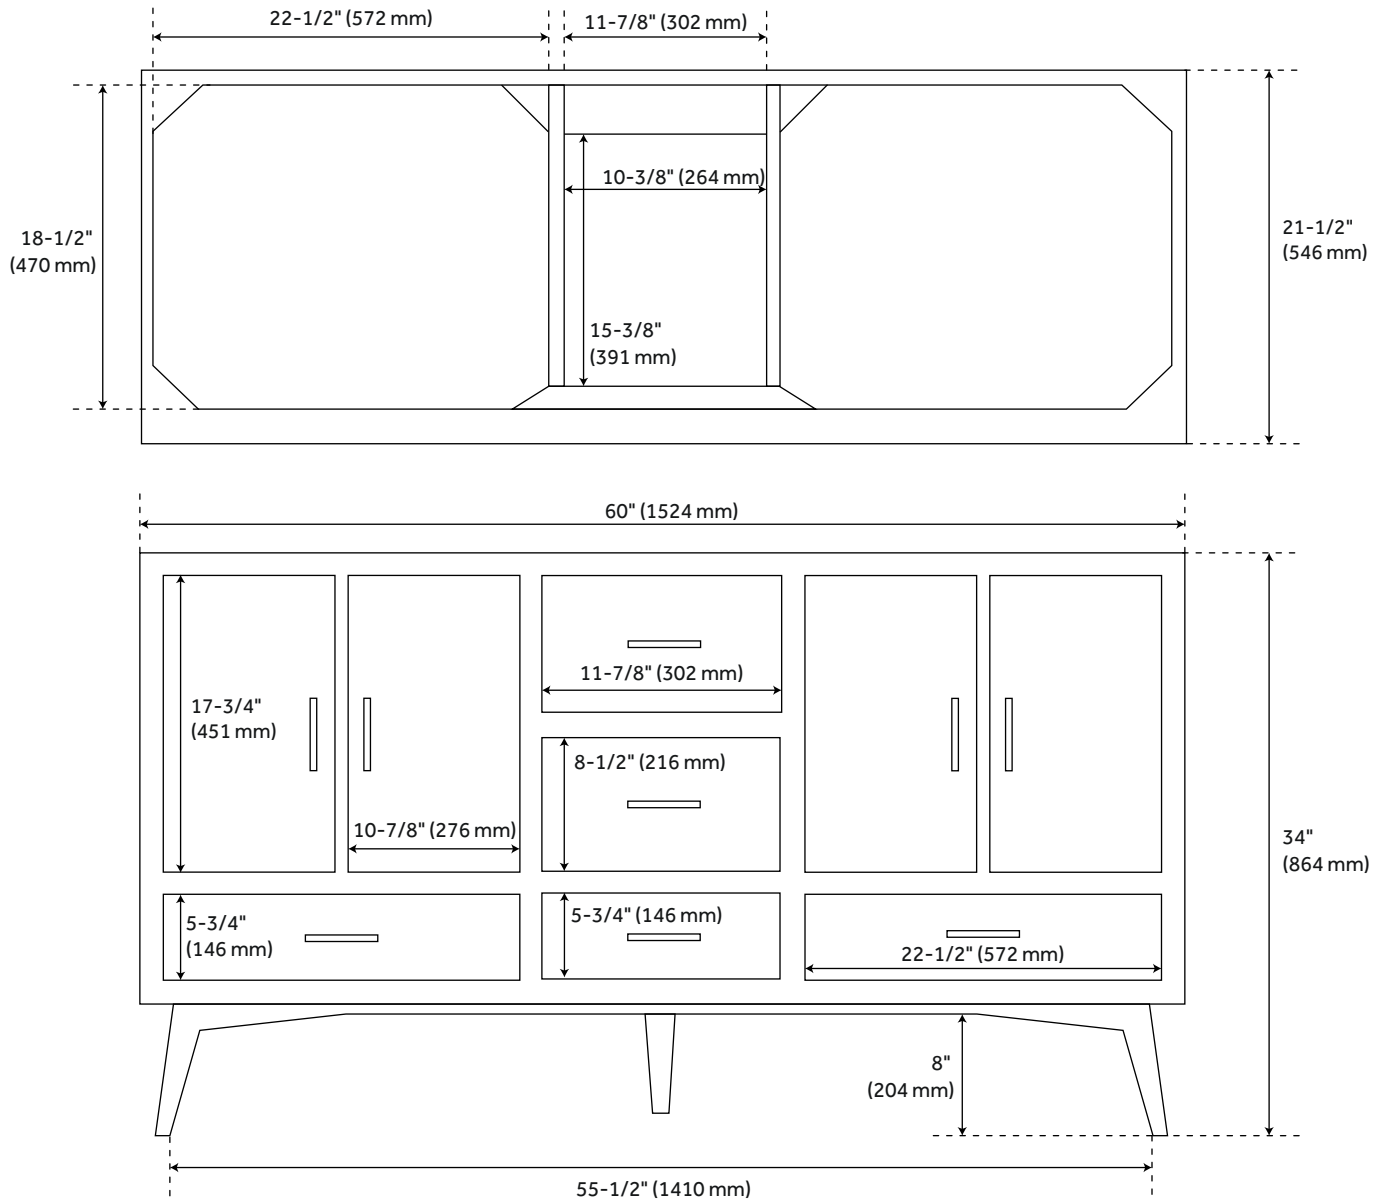

60" NOVAK DOUBLE TEAK VANITY - TEAK

SKU: 478411
Code: SH478411

FEATURES

Installation Type: Freestanding
Features: Matching Mirror;Soft-Close Hinges
Product Finish: Teak
Material: Teak
Number of Doors: 4
Number of Drawers: 5
Width: 60"
Height: 34"
Depth: 21-1/2"
Assembly Required: No
Dovetail Drawers: Yes
Number of Basins: 2
Vanity Top Options: No Top
Faucet Included: No
Vanity Top Material: No Top
Size: 60 in
Hardware Finish: Brass
Built-In Adjusters: Yes
Sink Included: no
Vanity Top Included: no
Backsplash: No
Mirror Included: No

REVISED 6/8/2023

60" NOVAK DOUBLE TEAK VANITY - TEAK

SKU: 478411
Code: SH478411

ADDITIONAL FEATURES

- See Installation Instructions for directions to attach the vanity top and sink.
- All dimensions are ($\pm 1/2$ ").

REVISED 6/8/2023

60" NOVAK DOUBLE TEAK VANITY - TEAK

All dimensions and specifications are nominal and may vary. Use actual products for accuracy in critical situations.