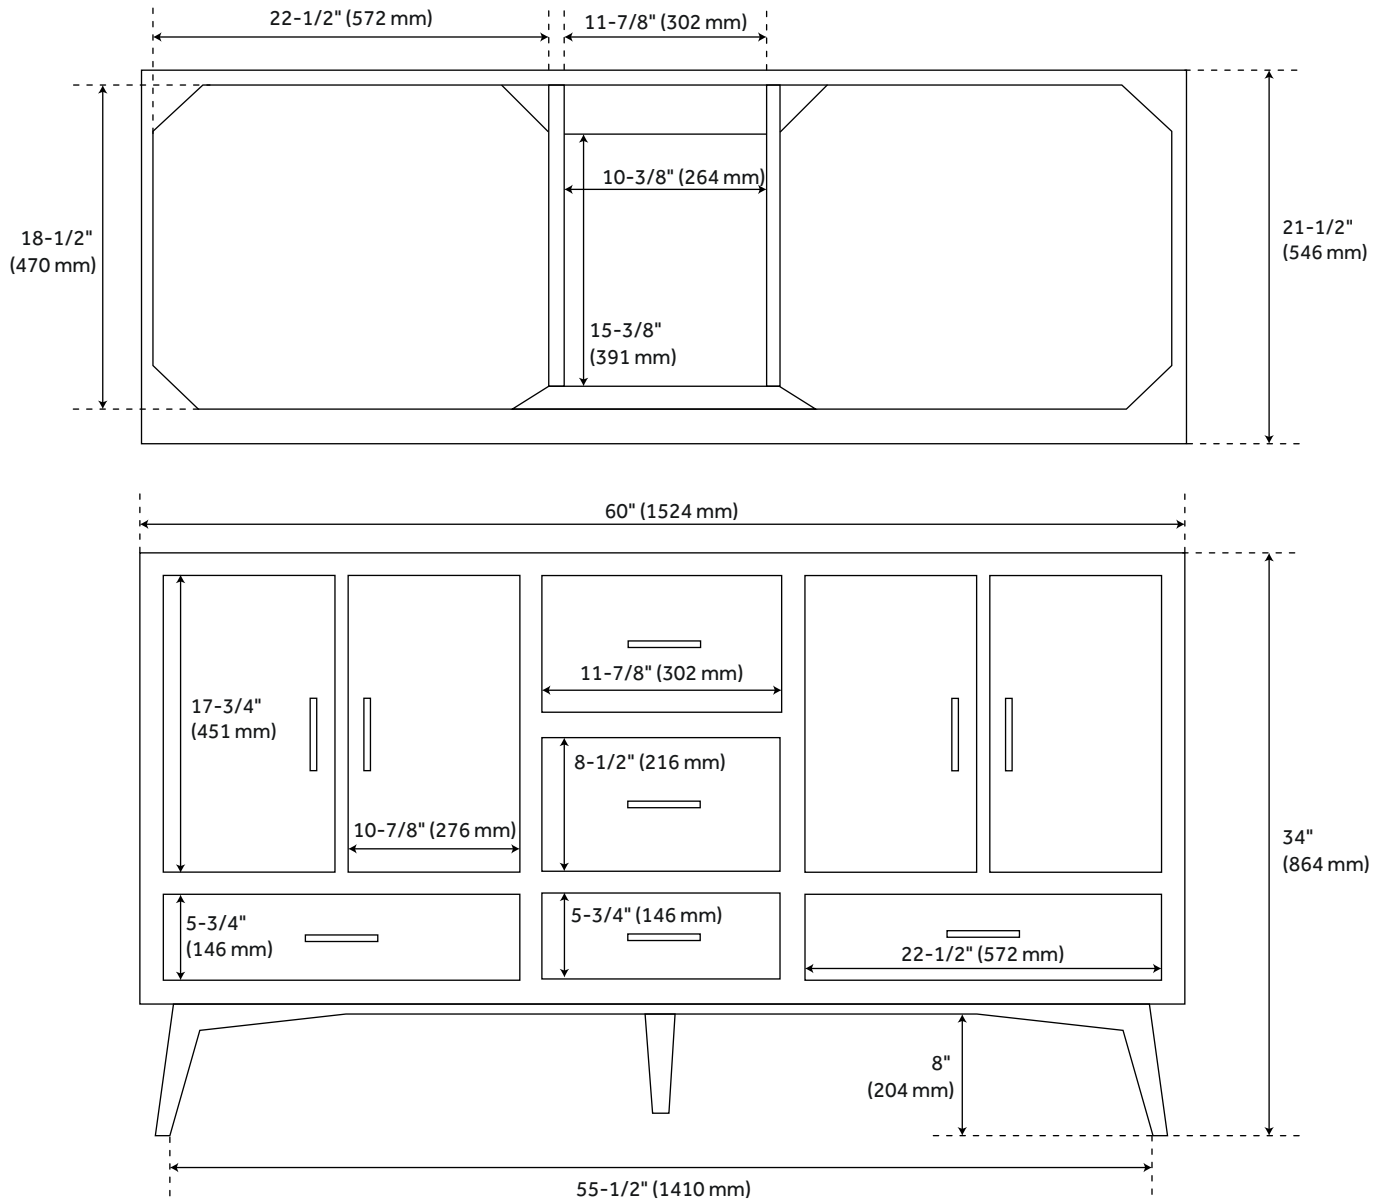

FEATURES

Installation Type: Freestanding
Features: Matching Mirror;Soft-Close Hinges
Product Finish: Teak
Material: Teak
Number of Doors: 4
Number of Drawers: 5
Width: 60"
Height: 34"
Depth: 21-1/2"
Assembly Required: No
Dovetail Drawers: Yes
Number of Basins: 2
Sink Installation: Undermount - Rectangle
Fits Drain Hole Size: 1-1/2"
Faucet Included: No
Vanity Top Thickness: 3cm
Hardware Finish: Brass
Built-In Adjusters: Yes
Sink Included: yes
Basin Overflow: Yes
Vanity Top Included: yes
Vanity Top Depth: 22"
Vanity Top Width: 61"
Mirror Included: No

REVISED 9/27/2023

60" NOVAK DOUBLE TEAK VANITY WITH RECTANGULAR UNDERMOUNT SINKS - TEAK

SKU: 953363-60-RUMB

Code: SH480913, SH480912, SH480911, SH480910, SH478982, SH478979, SH478981, SH478977, SH478978, SH478976, SH478980

ADDITIONAL FEATURES

- Includes a matching backsplash and a pair of white porcelain sinks.
- Granite is A-grade. Polished Carrara Marble is sourced from Italy.
- Each stone top is carved from a single piece of stone and will feature natural variations.
- Hardware Centers: 6-1/4"
- All dimensions are ($\pm 1/2"$).
- [Wood finish samples available.](#)

REVISED 9/27/2023

60" NOVAK DOUBLE TEAK VANITY - TEAK

All dimensions and specifications are nominal and may vary. Use actual products for accuracy in critical situations.