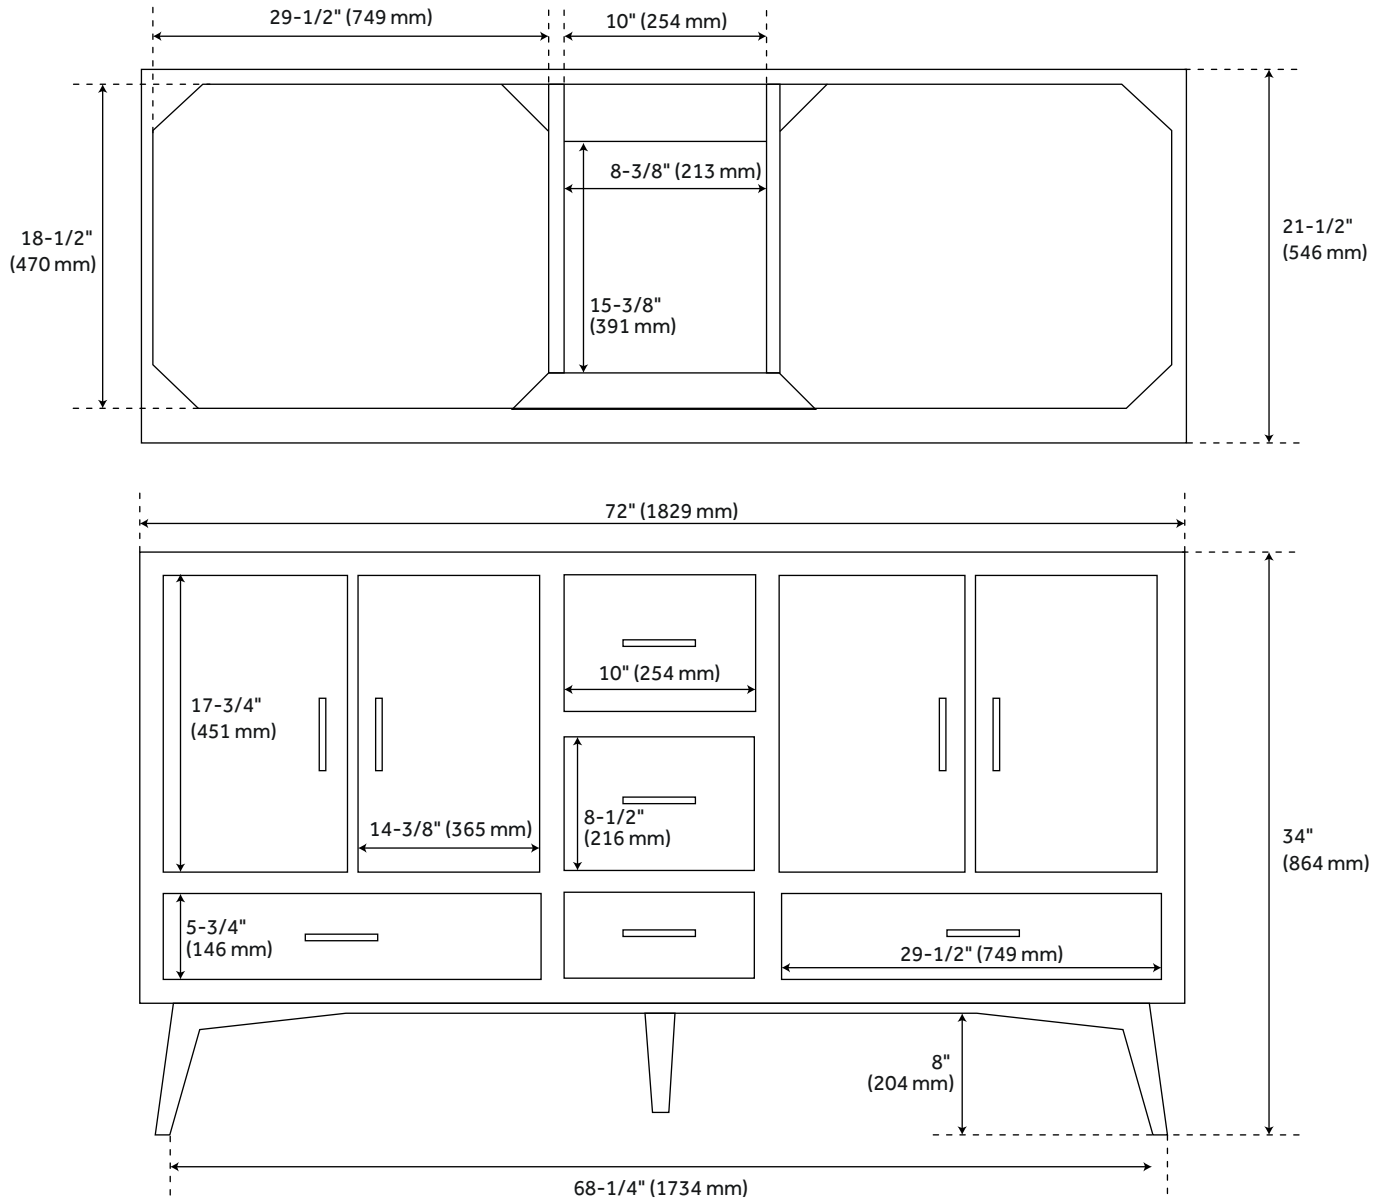

72" NOVAK DOUBLE TEAK VANITY - TEAK

SKU: 478413
Code: SH478413

FEATURES

Installation Type: Freestanding
Features: Matching Mirror;Soft-Close Hinges
Product Finish: Teak
Material: Teak
Number of Doors: 4
Number of Drawers: 5
Width: 72"
Height: 34"
Depth: 21-1/2"
Assembly Required: No
Dovetail Drawers: Yes
Number of Basins: 2
Vanity Top Options: No Top
Faucet Included: No
Vanity Top Material: No Top
Size: 72 in
Hardware Finish: Brass
Built-In Adjusters: Yes
Sink Included: no
Vanity Top Included: no
Backsplash: No
Mirror Included: No

REVISED 6/8/2023

72" NOVAK DOUBLE TEAK VANITY - TEAK

SKU: 478413
Code: SH478413

ADDITIONAL FEATURES

- See Installation Instructions for directions to attach the vanity top and sink.
- All dimensions are ($\pm 1/2$ ").

REVISED 6/8/2023

72" NOVAK DOUBLE TEAK VANITY - TEAK

All dimensions and specifications are nominal and may vary. Use actual products for accuracy in critical situations.