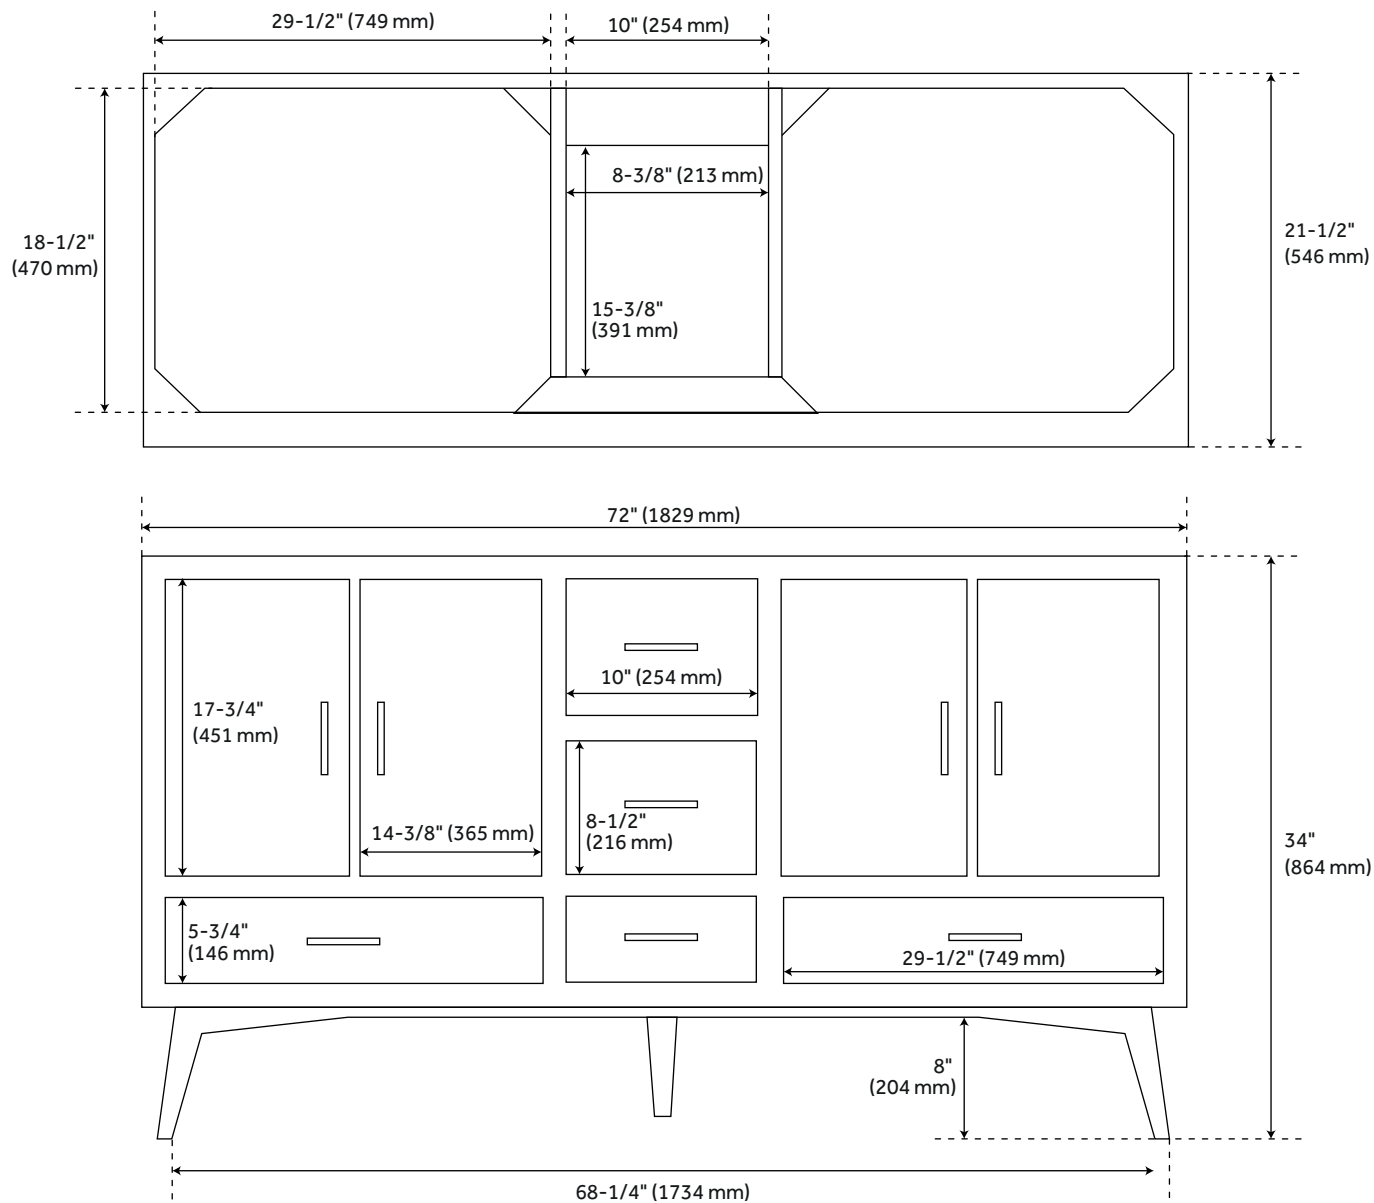

FEATURES

Installation Type: Freestanding
Features: Matching Mirror;Soft-Close Hinges
Product Finish: Teak
Material: Teak
Number of Doors: 4
Number of Drawers: 5
Width: 72"
Height: 34"
Depth: 21-1/2"
Assembly Required: No
Dovetail Drawers: Yes
Number of Basins: 2
Sink Installation: Undermount - Rectangle
Fits Drain Hole Size: 1-1/2"
Faucet Included: No
Vanity Top Thickness: 3cm
Hardware Finish: Brass
Built-In Adjusters: Yes
Sink Included: yes
Basin Overflow: Yes
Vanity Top Included: yes
Vanity Top Depth: 22"
Vanity Top Width: 73"
Mirror Included: No

REVISED 6/8/2023

72" NOVAK DOUBLE TEAK VANITY WITH RECTANGULAR UNDERMOUNT SINKS - TEAK

SKU: 953363-72-RUMB

Code: SH480908, SH479016, SH479017, SH479013, SH479019, SH479021, SH479020, SH479014, SH479015, SH479012, SH479018

ADDITIONAL FEATURES

- Includes a matching backsplash and white porcelain sink.
- Granite is A-grade. Polished Carrara Marble is sourced from Italy.
- Each stone top is carved from a single piece of stone and will feature natural variations.
- See Installation Instructions for directions to attach the vanity top and sink.
- All dimensions are ($\pm 1/2''$).
- [Wood finish samples available.](#)

REVISED 6/8/2023

72" NOVAK DOUBLE TEAK VANITY - TEAK

All dimensions and specifications are nominal and may vary. Use actual products for accuracy in critical situations.