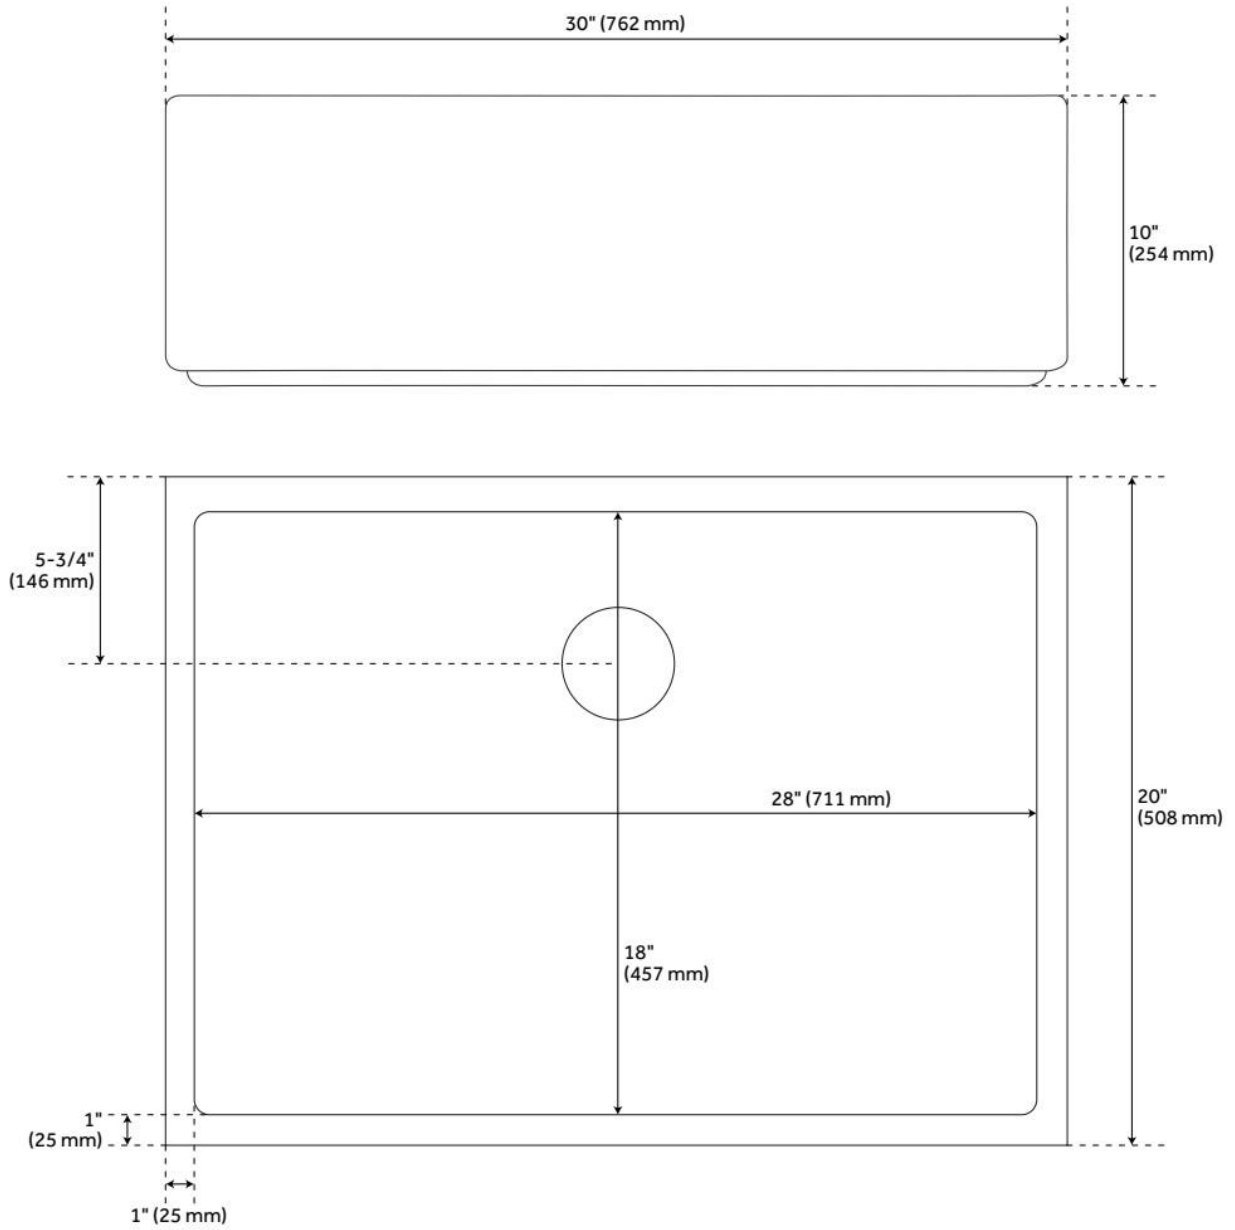

30" ATWOOD STAINLESS STEEL FARMHOUSE SINK

SKU: 478417
Code: SH478417

REVISED 7/5/2024