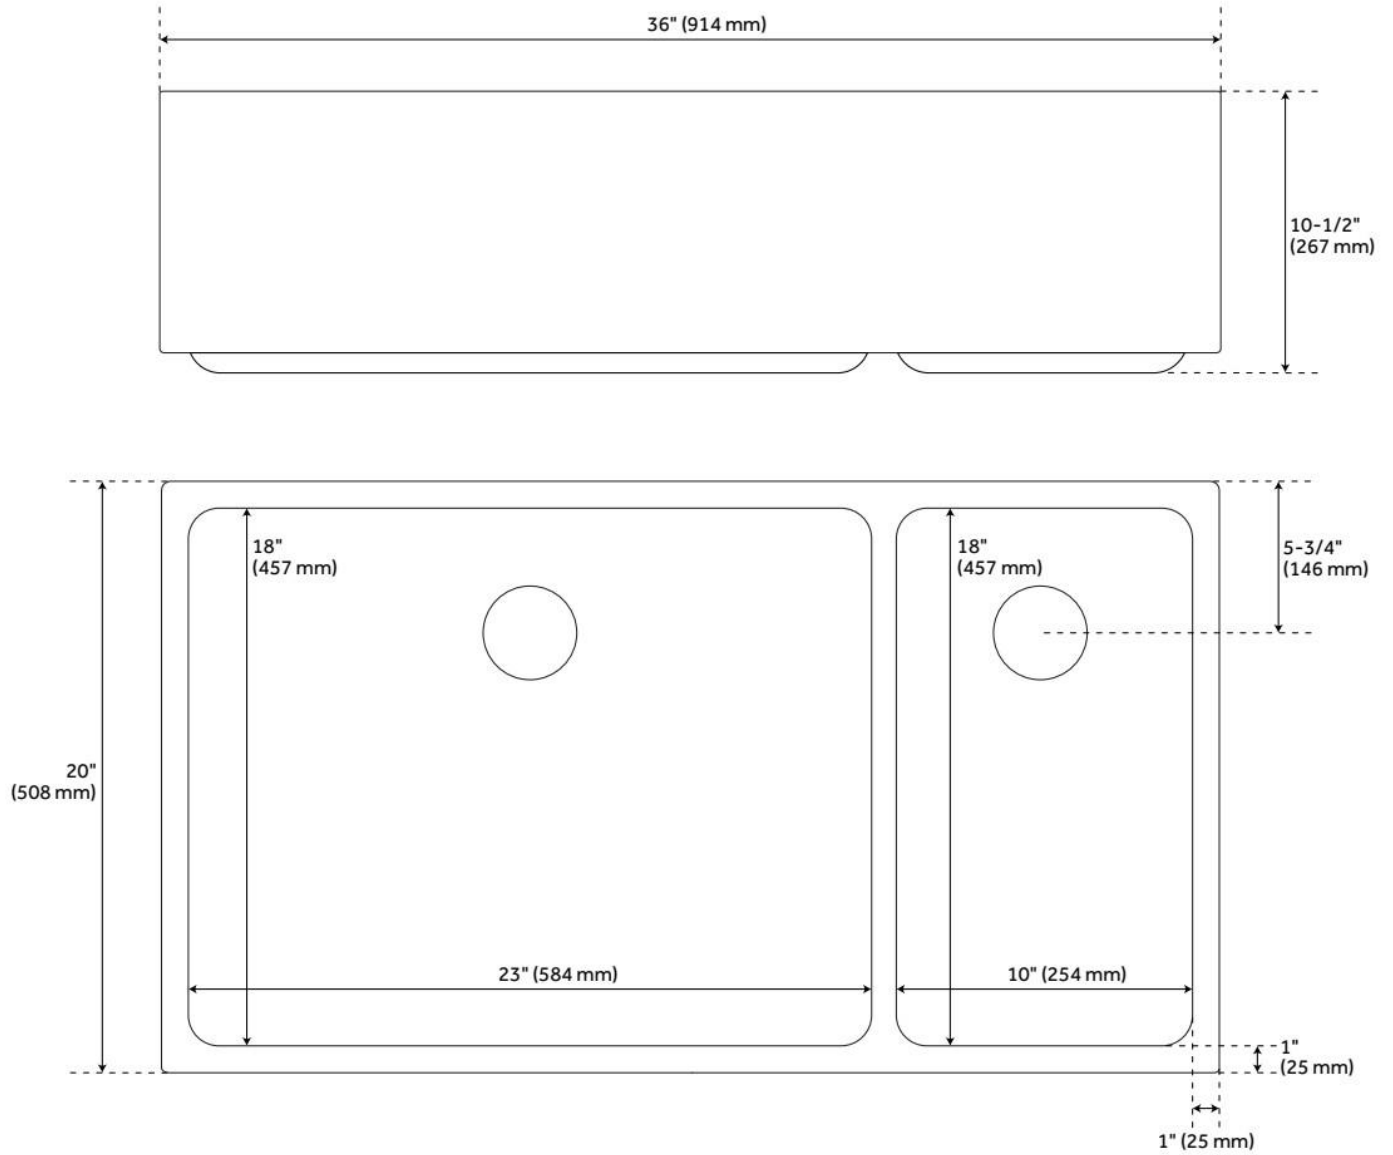

## FEATURES

Material: Stainless Steel  
Product Finish: Stainless Steel  
Installation Type: Farmhouse  
Shape: Rectangle  
Drain Placement: Center Rear  
Fits Drain Hole Size: 3-1/2"  
Faucet Centers: No Faucet Hole  
Overflow Hole: No  
Mounting Hardware Included: No

## ADDITIONAL FEATURES

- Made of 16-gauge, 304-grade stainless steel.
- Handcrafted with matte finish.
- Apron height: 9"

REVISED 7/12/2024

# 36" ATWOOD 70/30 OFFSET DOUBLE-BOWL STAINLESS STEEL FARMHOUSE SINK

SKU: 478420  
Code: SH478420

REVISED 7/12/2024