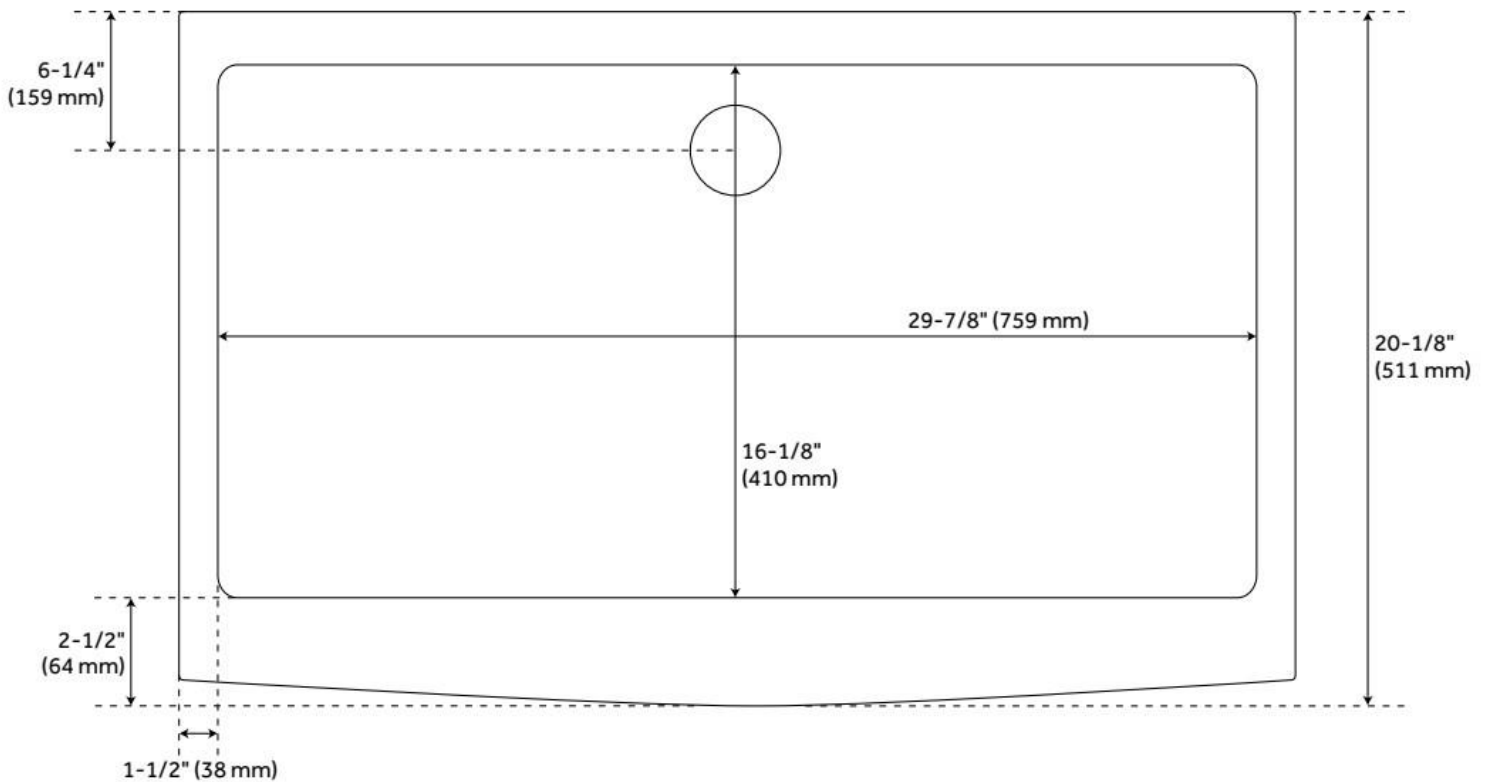

33" FOURNIER STAINLESS STEEL FARMHOUSE SINK - CURVED APRON

SKU: 478423
Code: SH478423

REVISED 7/11/2024