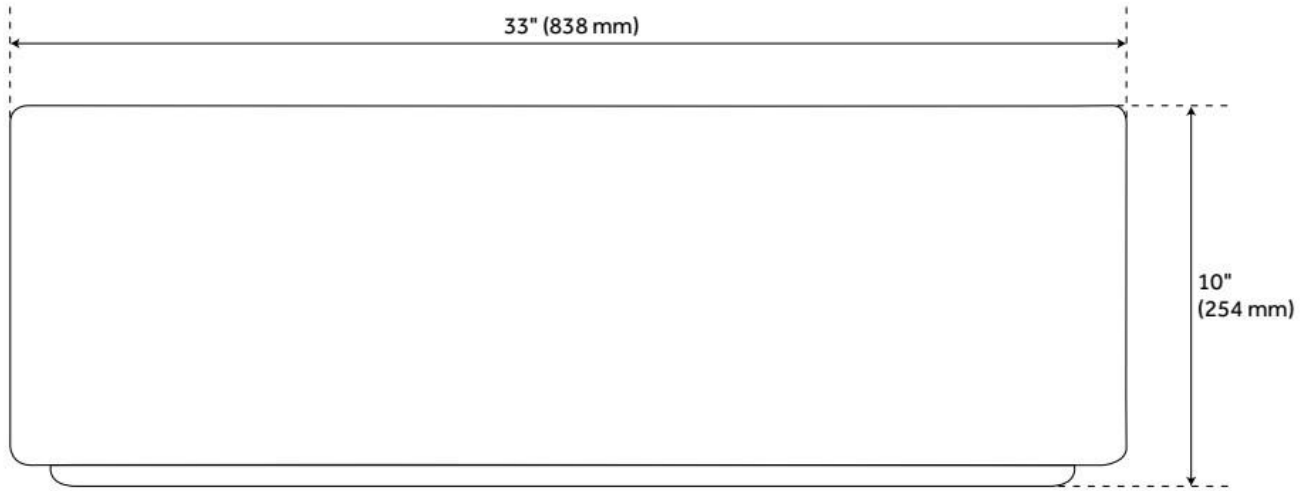

33" FOURNIER STAINLESS STEEL FARMHOUSE SINK - CURVED APRON

SKU: 478423
Code: SH478423

REVISED 7/11/2024