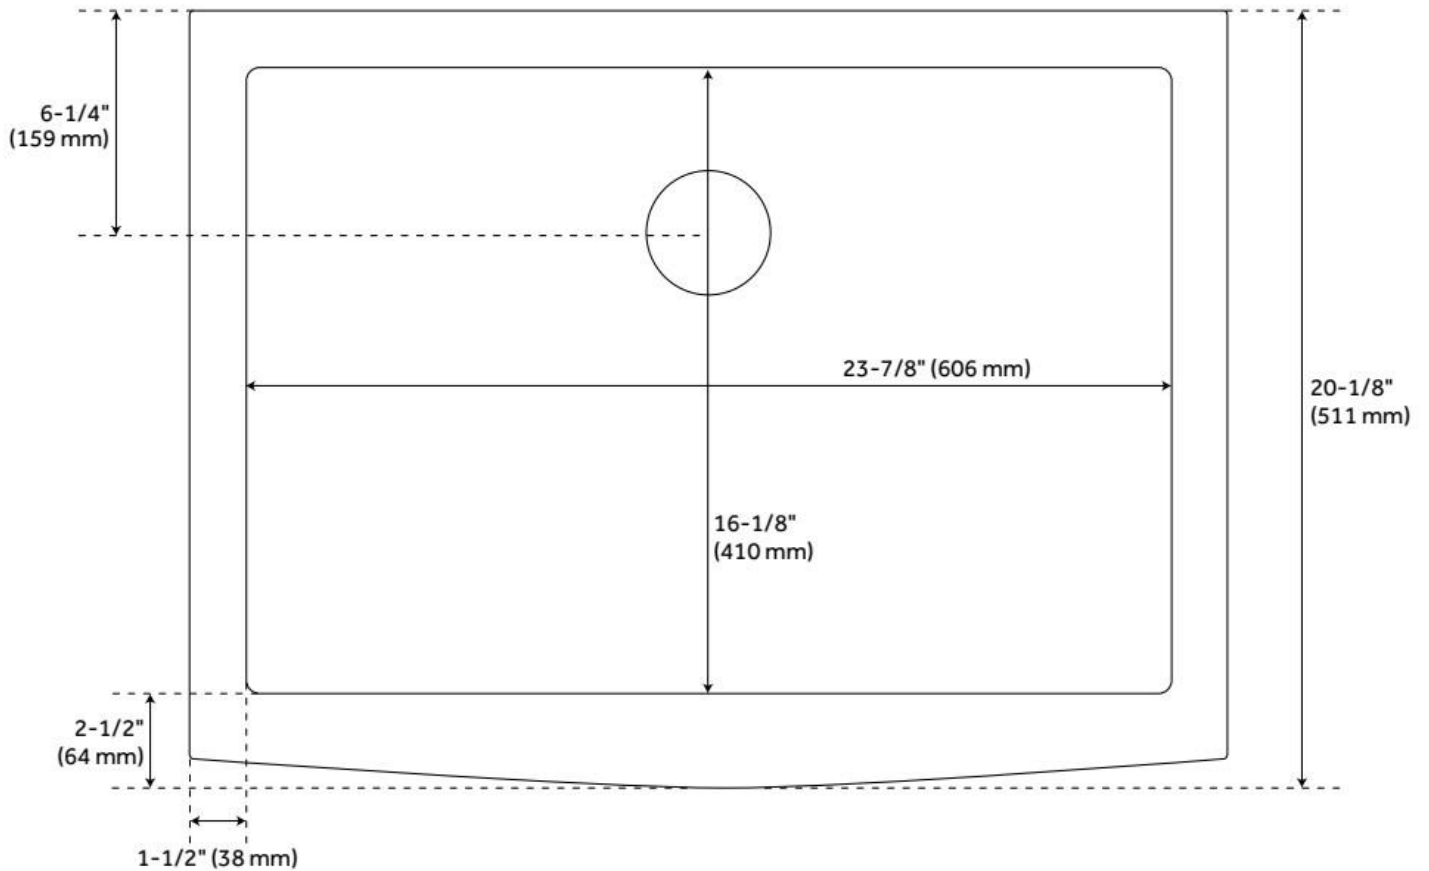

27" FOURNIER STAINLESS STEEL FARMHOUSE SINK - CURVED APRON

SKU: 478424
Code: SH478424

REVISED 7/12/2024