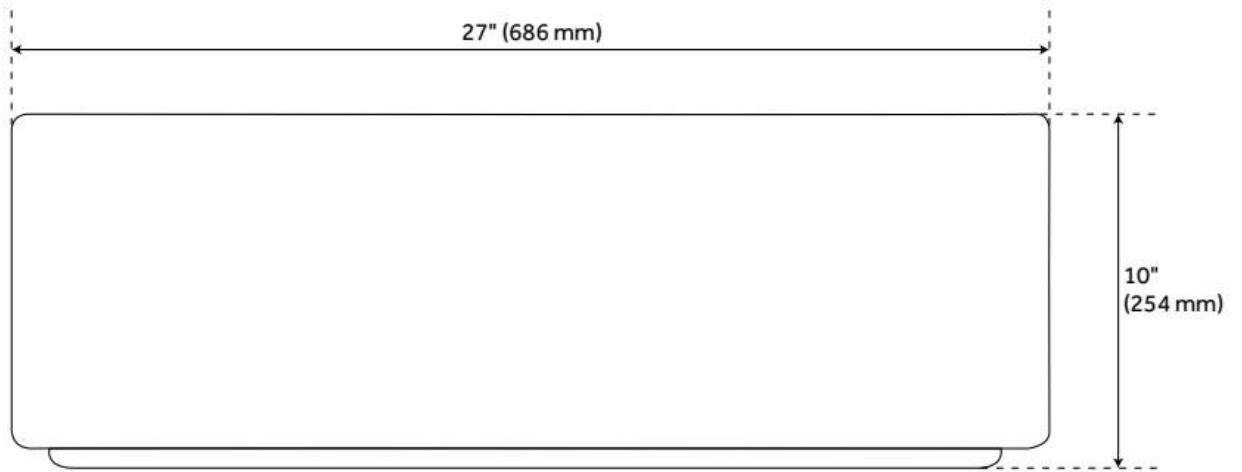

27" FOURNIER STAINLESS STEEL FARMHOUSE SINK - CURVED APRON

SKU: 478424
Code: SH478424

REVISED 7/12/2024