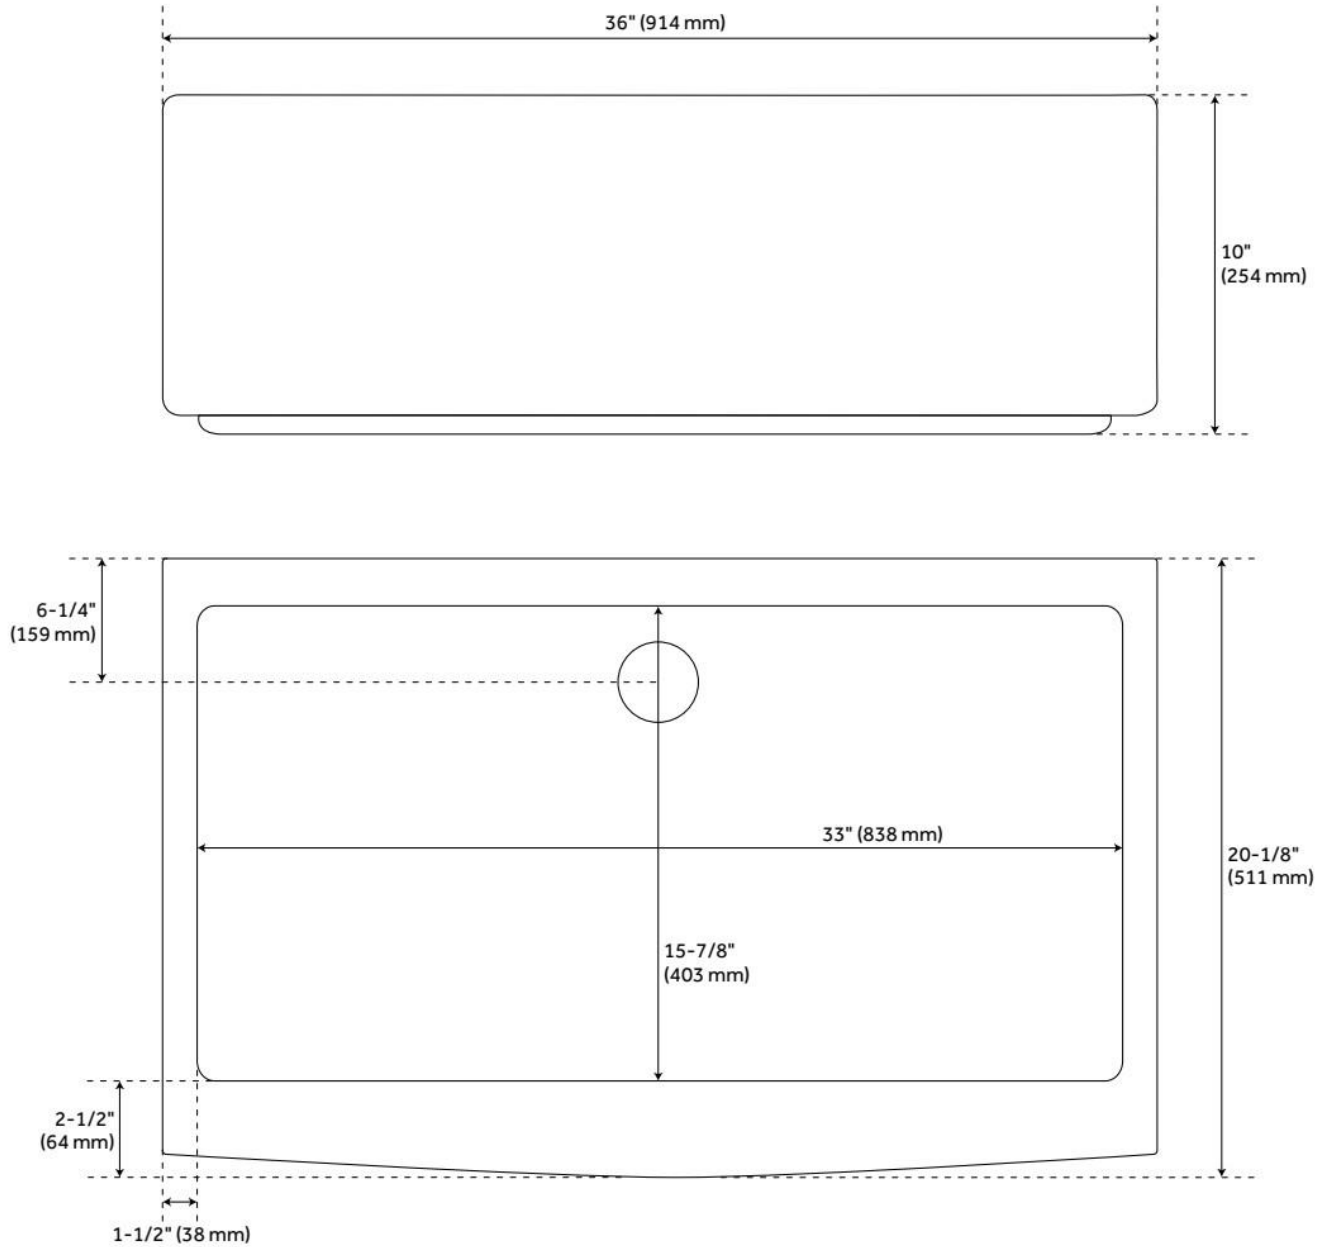

36" FOURNIER STAINLESS STEEL FARMHOUSE SINK - CURVED APRON

SKU: 478425
Code: SH478425

REVISED 7/10/2024