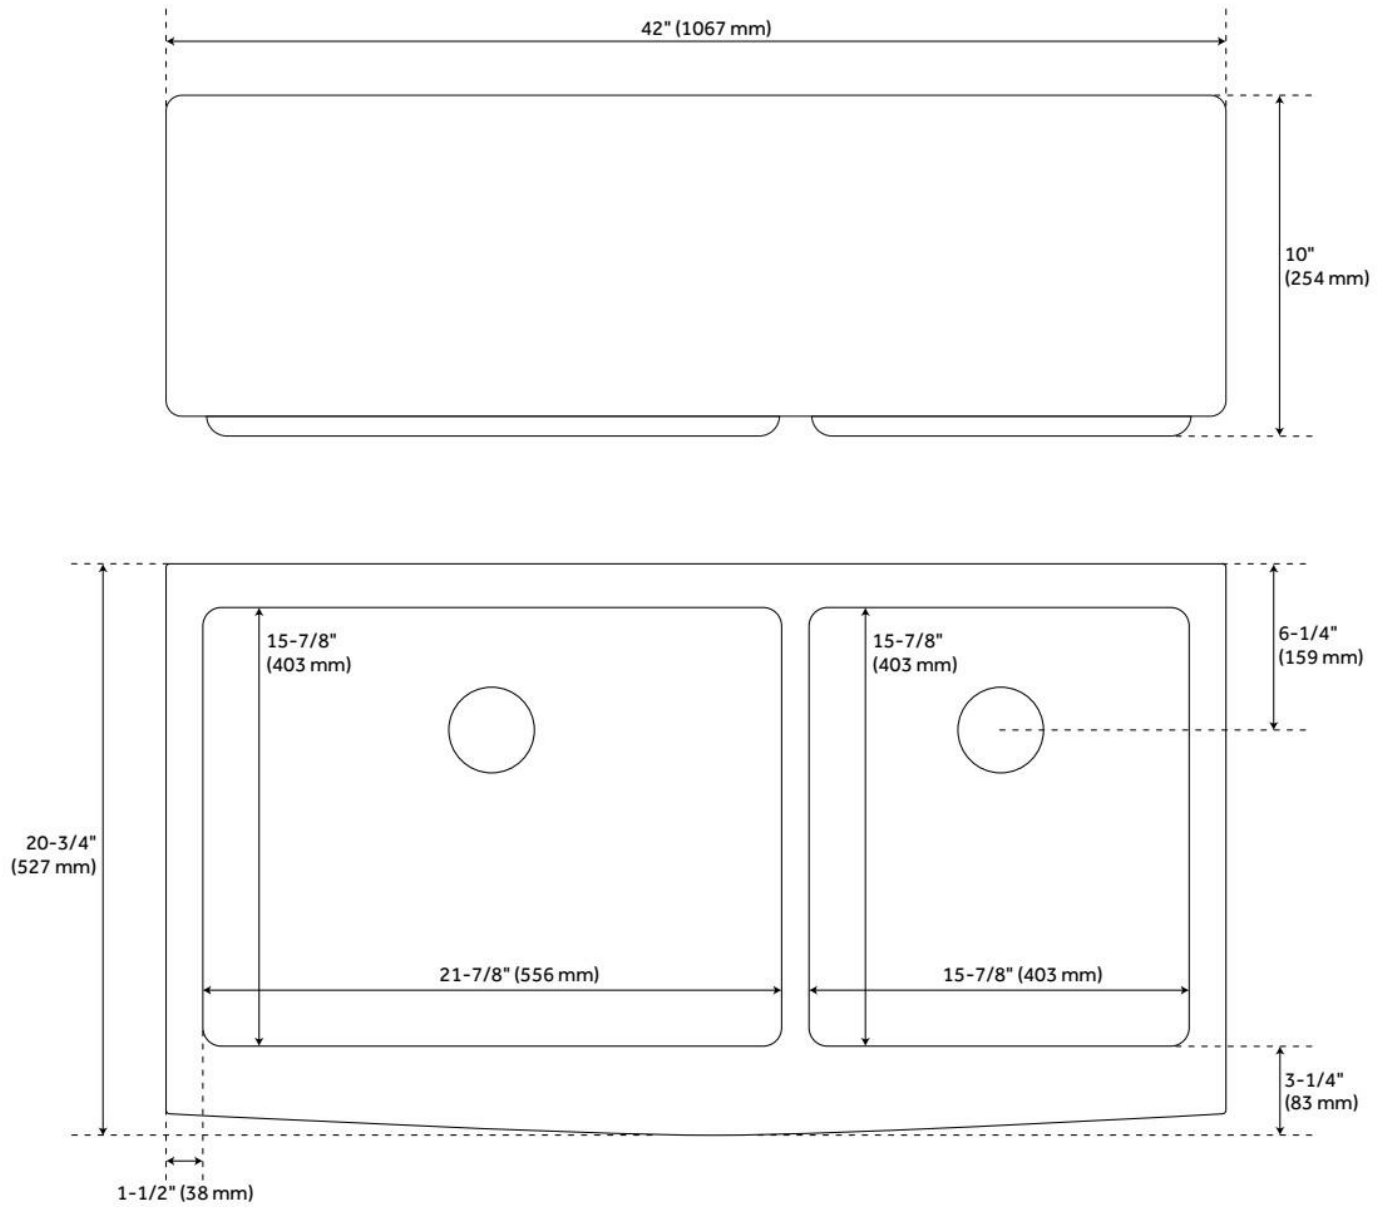

42" FOURNIER 60/40 OFFSET DOUBLE-BOWL STAINLESS STEEL FARMHOUSE SINK - CURVED

SKU: 478426
Code: SH478426

FEATURES

Material: Stainless Steel
Product Finish: Stainless Steel
Installation Type: Farmhouse
Shape: Rectangle
Drain Placement: Center Rear
Fits Drain Hole Size: 3-1/2"
Faucet Centers: No Faucet Hole
Overflow Hole: No
Mounting Hardware Included: No

ASME A112.19.3/CSA B45.4, Massachusetts Accepted, LISTED ID: SH229022SS

ADDITIONAL FEATURES

- Made of 16-gauge, 304-grade stainless steel.
- Handcrafted with matte finish.
- Apron height: 9"

REVISED 7/15/2024

42" FOURNIER 60/40 OFFSET DOUBLE-BOWL STAINLESS STEEL FARMHOUSE SINK - CURVED

SKU: 478426
Code: SH478426

REVISED 7/15/2024