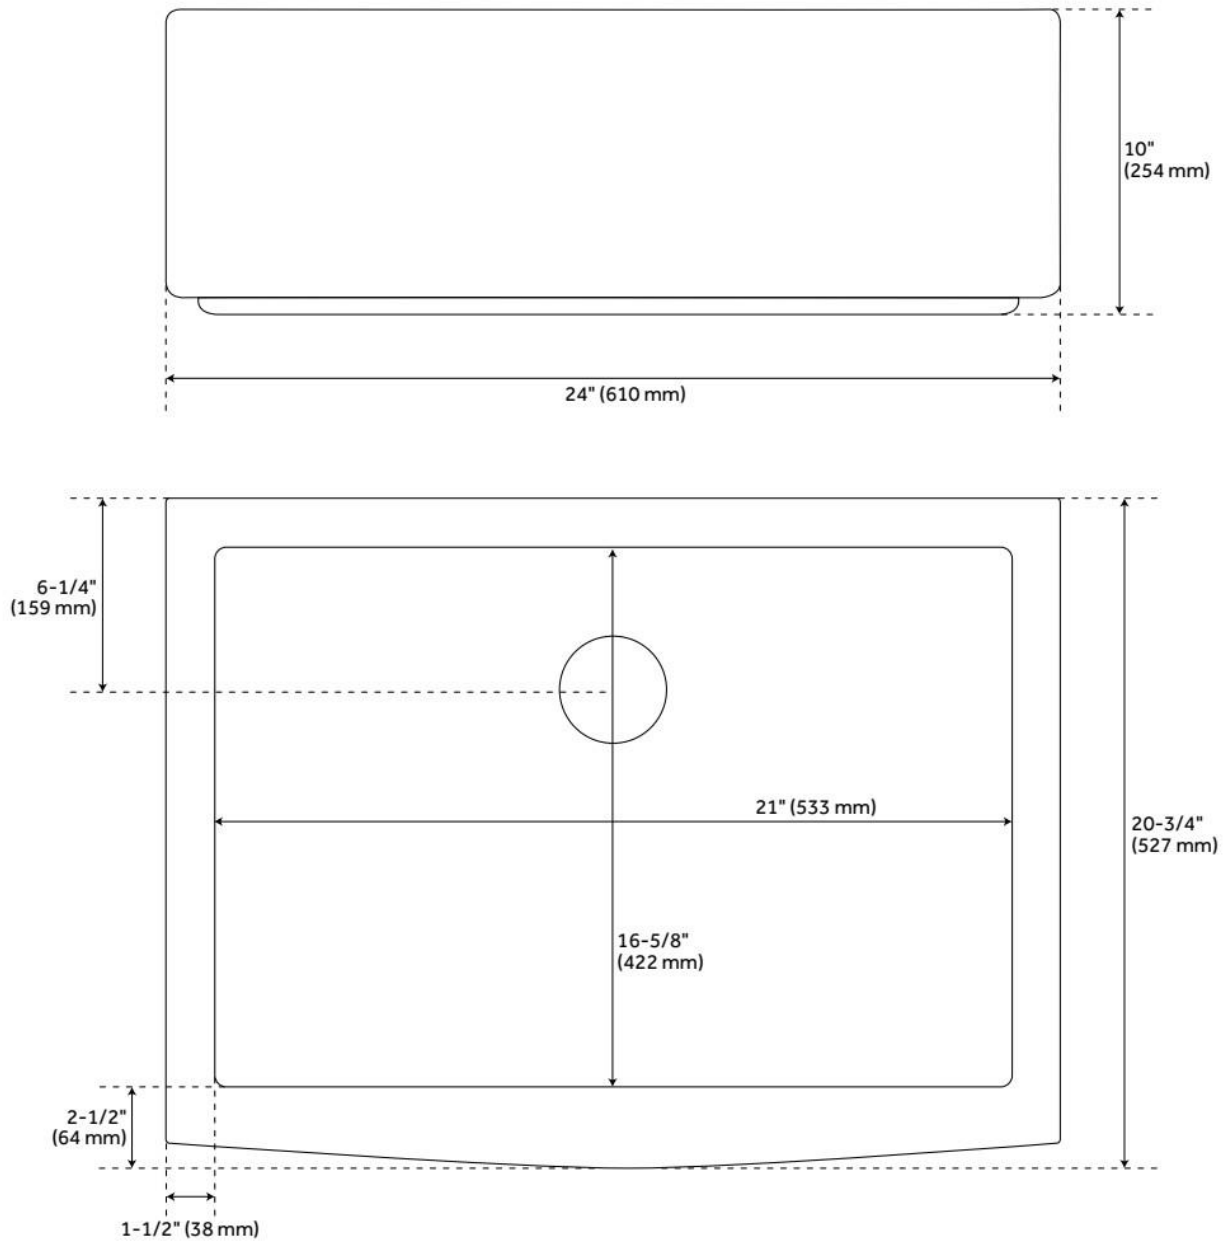

24" FOURNIER STAINLESS STEEL FARMHOUSE SINK - CURVED APRON

SKU: 478427
Code: SH478427

REVISED 7/5/2024