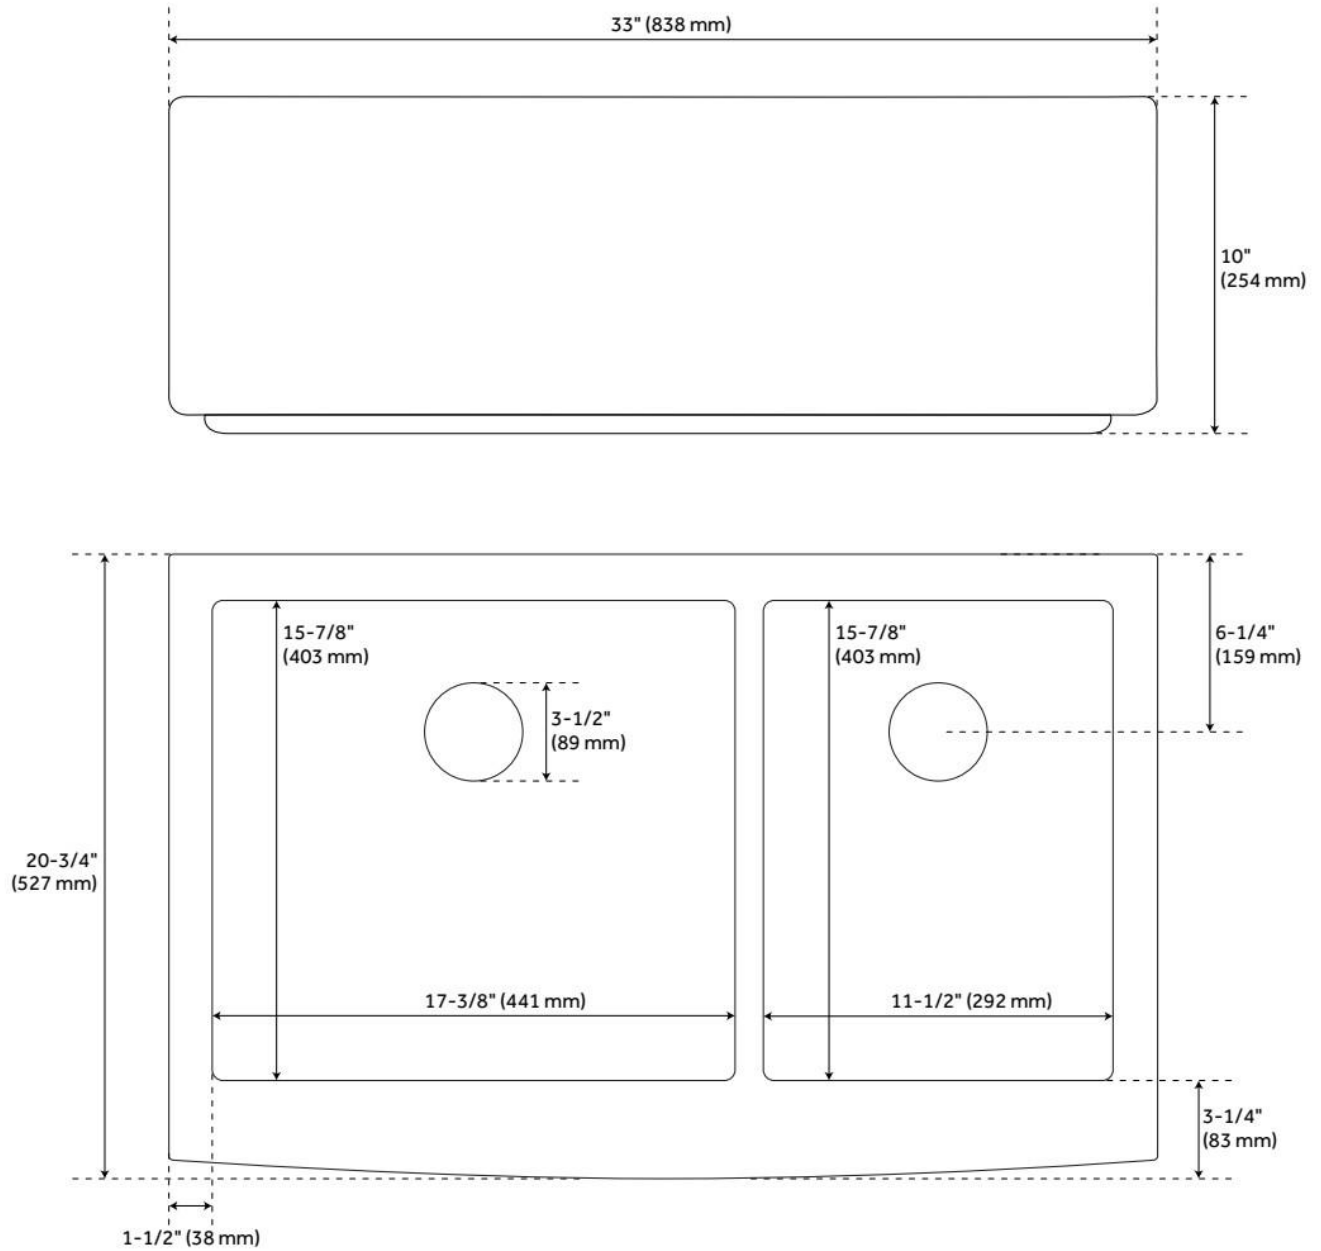

33" FOURNIER 60/40 OFFSET DOUBLE-BOWL STAINLESS STEEL FARMHOUSE SINK - CURVED

SKU: 478428
Code: SH478428

FEATURES

Material: Stainless Steel
Product Finish: Stainless Steel
Installation Type: Farmhouse
Shape: Rectangle
Drain Placement: Center Rear
Fits Drain Hole Size: 3-1/2"
Faucet Centers: No Faucet Hole
Overflow Hole: No
Mounting Hardware Included: No

ASME A112.19.3/CSA B45.4, Massachusetts Accepted, LISTED ID: SH229024SS

ADDITIONAL FEATURES

- Made of 16-gauge, 304-grade stainless steel.
- Handcrafted with matte finish.
- Apron height: 9"

REVISED 7/8/2024

33" FOURNIER 60/40 OFFSET DOUBLE-BOWL STAINLESS STEEL FARMHOUSE SINK - CURVED

SKU: 478428
Code: SH478428

REVISED 7/8/2024