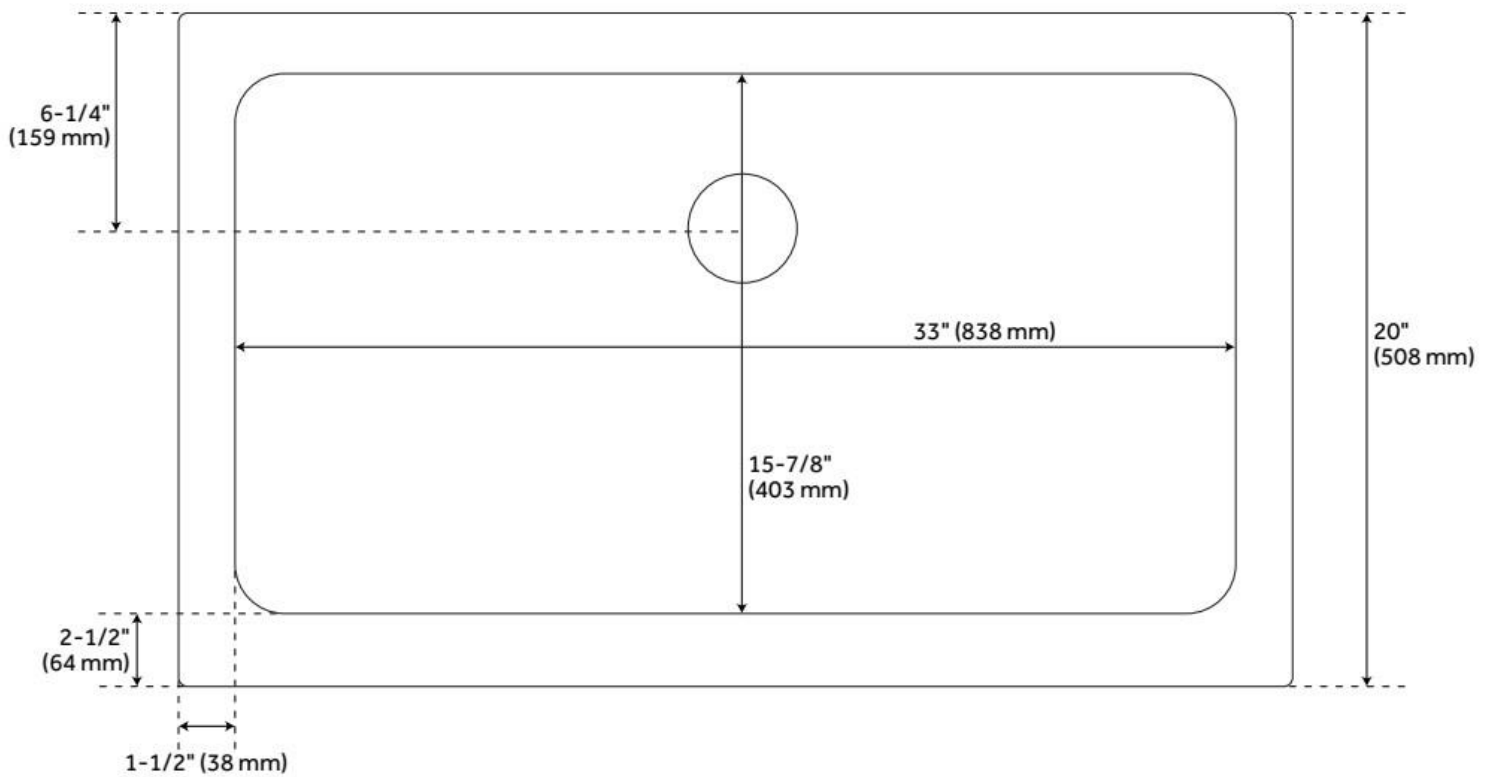

36" HAZELTON STAINLESS STEEL RETROFIT FARMHOUSE SINK

SKU: 478430
Code: SH478430

FEATURES

Material: Stainless Steel
Product Finish: Stainless Steel
Installation Type: Farmhouse
Shape: Rectangle
Drain Placement: Center Rear
Fits Drain Hole Size: 3-1/2"
Faucet Centers: No Faucet Hole
Overflow Hole: No
Mounting Hardware Included: No

ASME A112.19.3/CSA B45.4, Massachusetts Accepted, LISTED ID: SH229026SS

ADDITIONAL FEATURES

- Made of 16-gauge, 304-grade stainless steel.
- Handcrafted with matte finish.
- Apron height: 6-1/2"

REVISED 7/15/2024

36" HAZELTON STAINLESS STEEL RETROFIT FARMHOUSE SINK

SKU: 478430
Code: SH478430

REVISED 7/15/2024