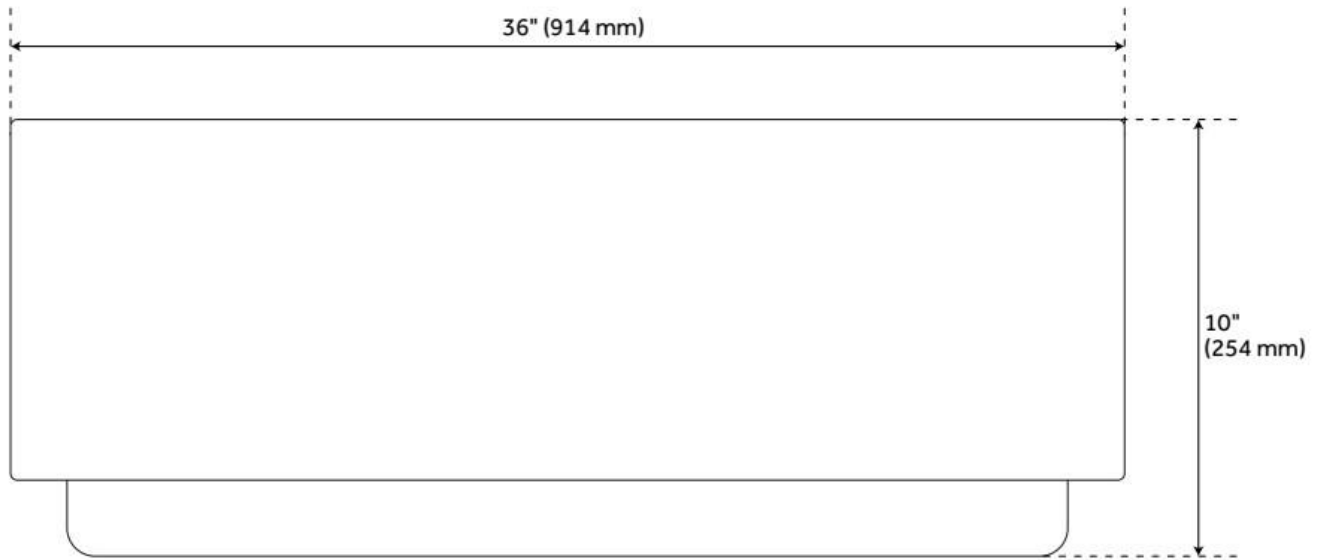

36" HAZELTON STAINLESS STEEL RETROFIT FARMHOUSE SINK

SKU: 478430
Code: SH478430

REVISED 7/15/2024