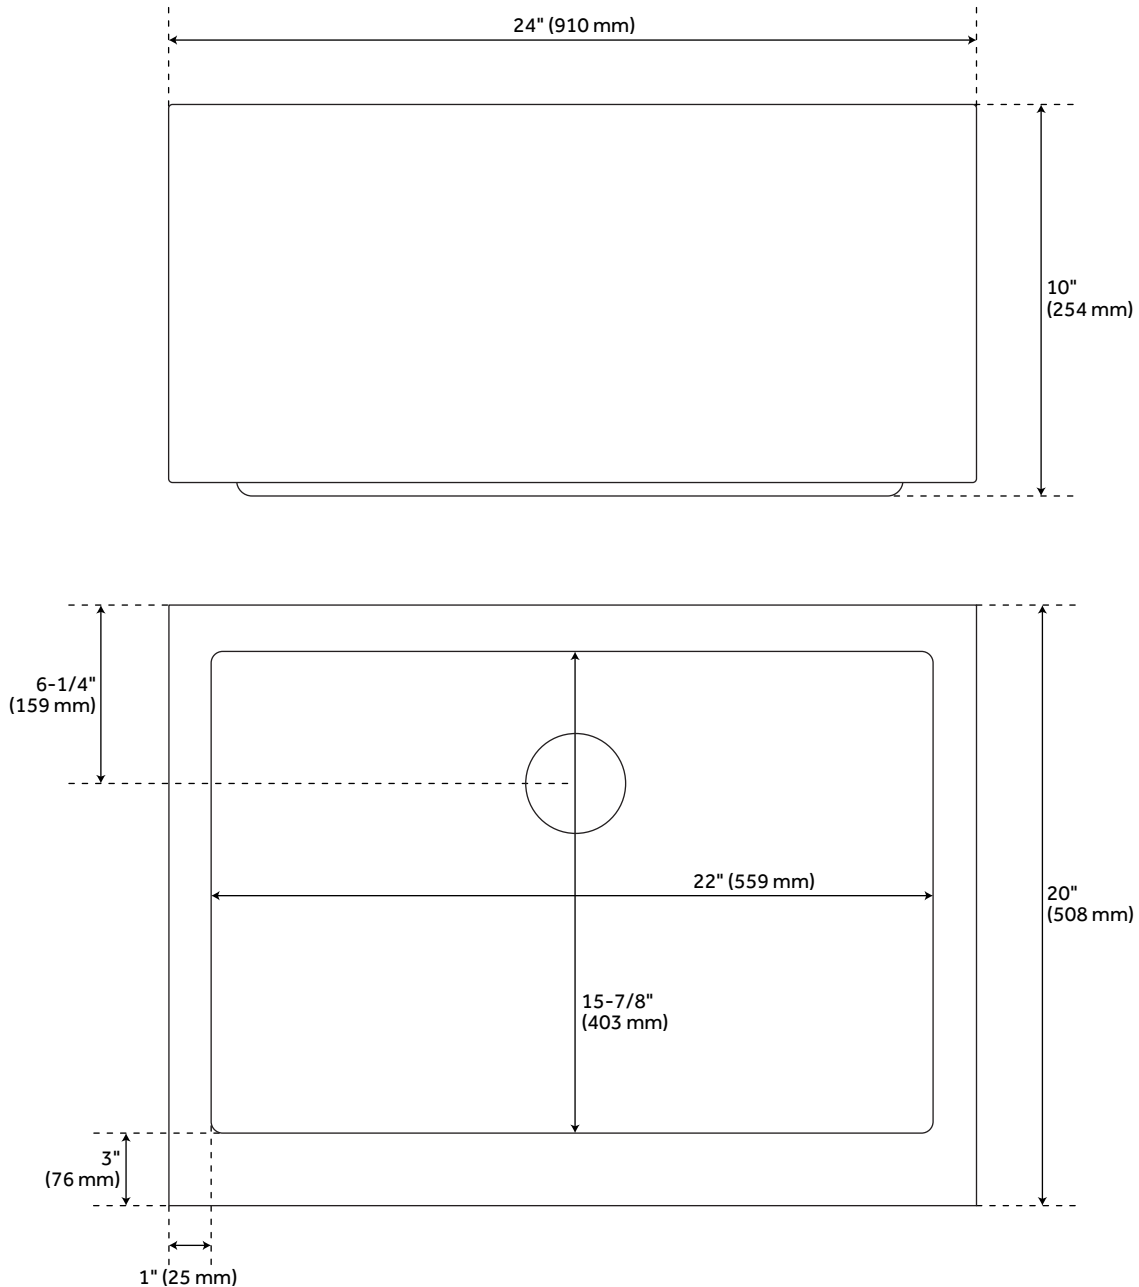

24" HAZELTON STAINLESS STEEL FARMHOUSE SINK

SKU: 478431
Code: SH478431

FEATURES

Material: Stainless Steel
Product Finish: Stainless Steel
Installation Type: Farmhouse
Shape: Rectangle
Drain Placement: Center Rear
Fits Drain Hole Size: 3-1/2"
Faucet Centers: No Faucet Hole
Overflow Hole: No
Mounting Hardware Included: No

ASME A112.19.3/CSA B45.4, Massachusetts Accepted, LISTED ID: SH229027SS

ADDITIONAL FEATURES

- Made of 16-gauge, 304-grade stainless steel.
- Handcrafted with matte finish.
- Apron height: 9"

REVISED 7/10/2024

24" HAZELTON STAINLESS STEEL FARMHOUSE SINK

SKU: 478431

Code: SH478431

All dimensions and specifications are nominal and may vary. Use actual products for accuracy in critical situations.