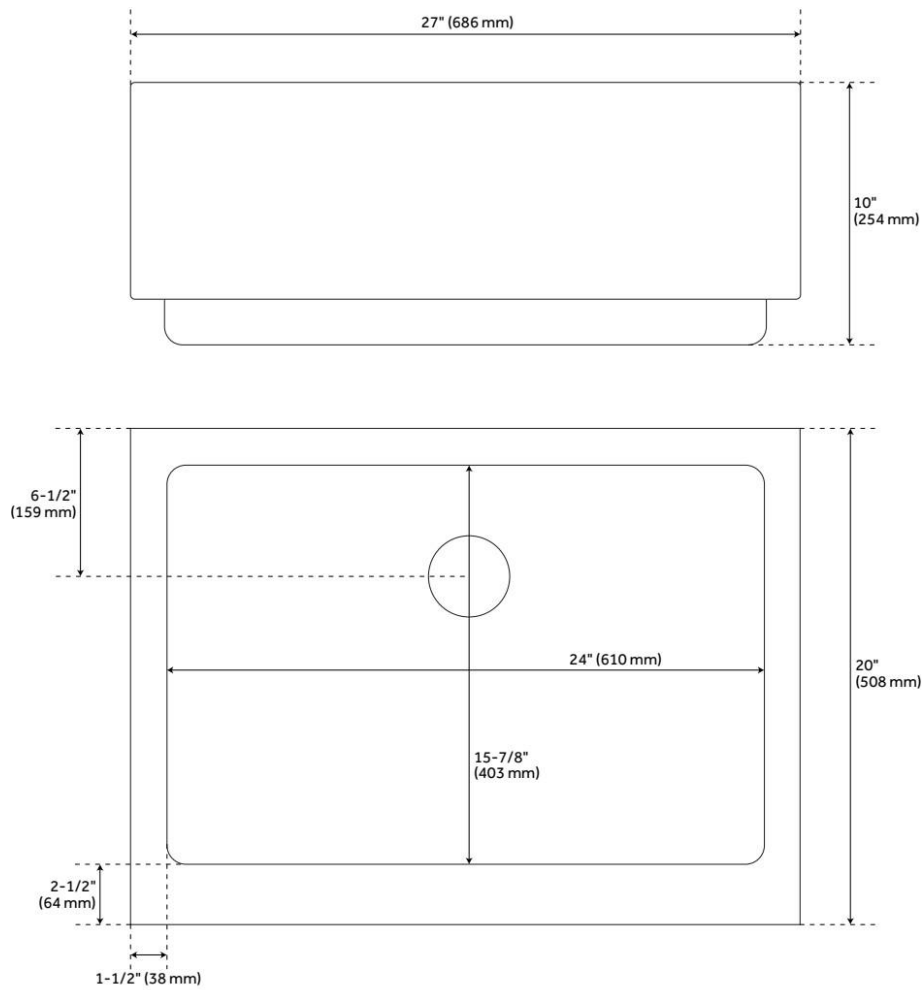

27" HAZELTON STAINLESS STEEL RETROFIT FARMHOUSE SINK

SKU: 478432
Code: SH478432

27" HAZELTON STAINLESS STEEL RETROFIT FARMHOUSE SINK

SKU: 931025
SH229028SS

All dimensions and specifications are nominal and may vary. Use actual products for accuracy in critical situations.

SIGNATURE HARDWARE

See Website For Warranty Information
signaturehardware.com/warranty

signaturehardware.com

REVISED 7/8/2024

SIGNATURE HARDWARE

See Website For Warranty Information
signaturehardware.com/warranty

signaturehardware.com