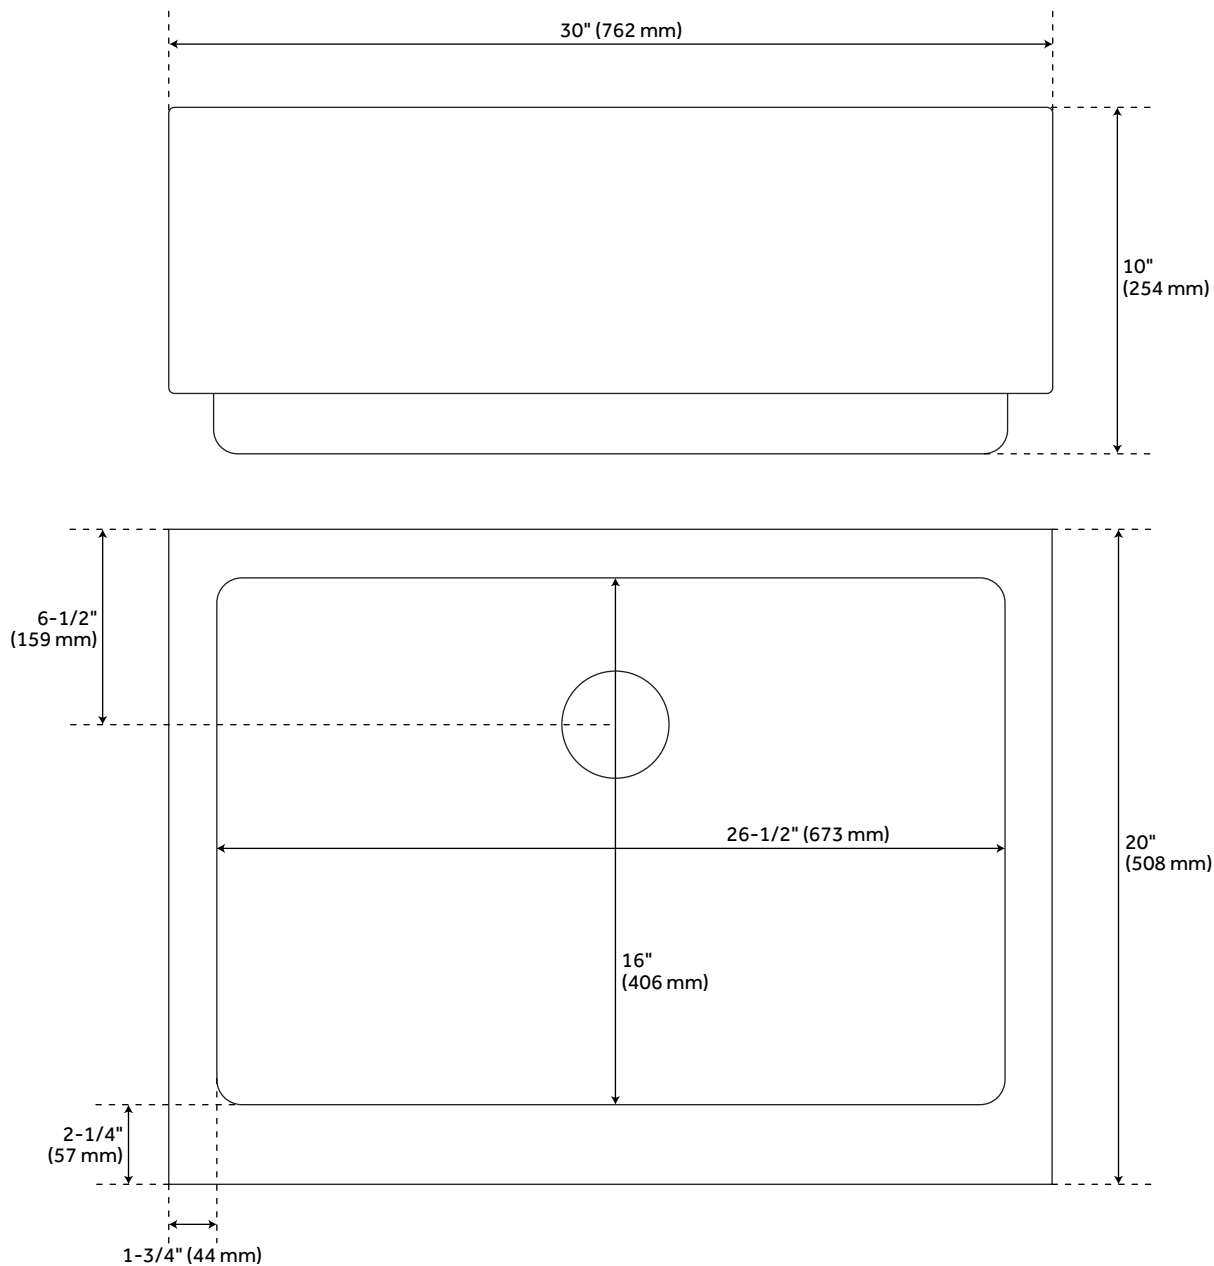

30" HAZELTON STAINLESS STEEL RETROFIT FARMHOUSE SINK

SKU: 478433
Code: SH478433

FEATURES

Material: Stainless Steel
Product Finish: Stainless Steel
Installation Type: Farmhouse
Shape: Rectangle
Drain Placement: Center Rear
Fits Drain Hole Size: 3-1/2"
Faucet Centers: No Faucet Hole
Overflow Hole: No
Mounting Hardware Included: No

ASME A112.19.3/CSA B45.4, Massachusetts Accepted, LISTED ID: SH229029SS

ADDITIONAL FEATURES

- Made of 16-gauge, 304-grade stainless steel.
- Handcrafted with matte finish.
- Apron height: 6-1/2"

REVISED 7/11/2024

30" HAZELTON STAINLESS STEEL RETROFIT FARMHOUSE SINK

SKU: 478433

Code: SH478433

All dimensions and specifications are nominal and may vary. Use actual products for accuracy in critical situations.