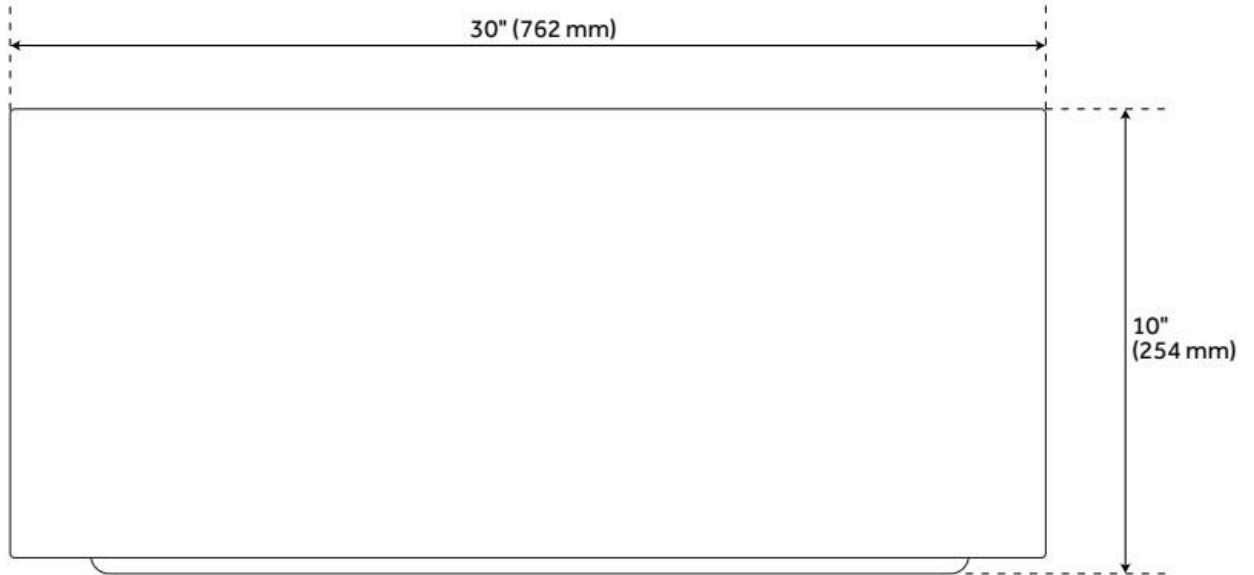

30" HAZELTON STAINLESS STEEL FARMHOUSE SINK

SKU: 478434
Code: SH478434

REVISED 7/12/2024