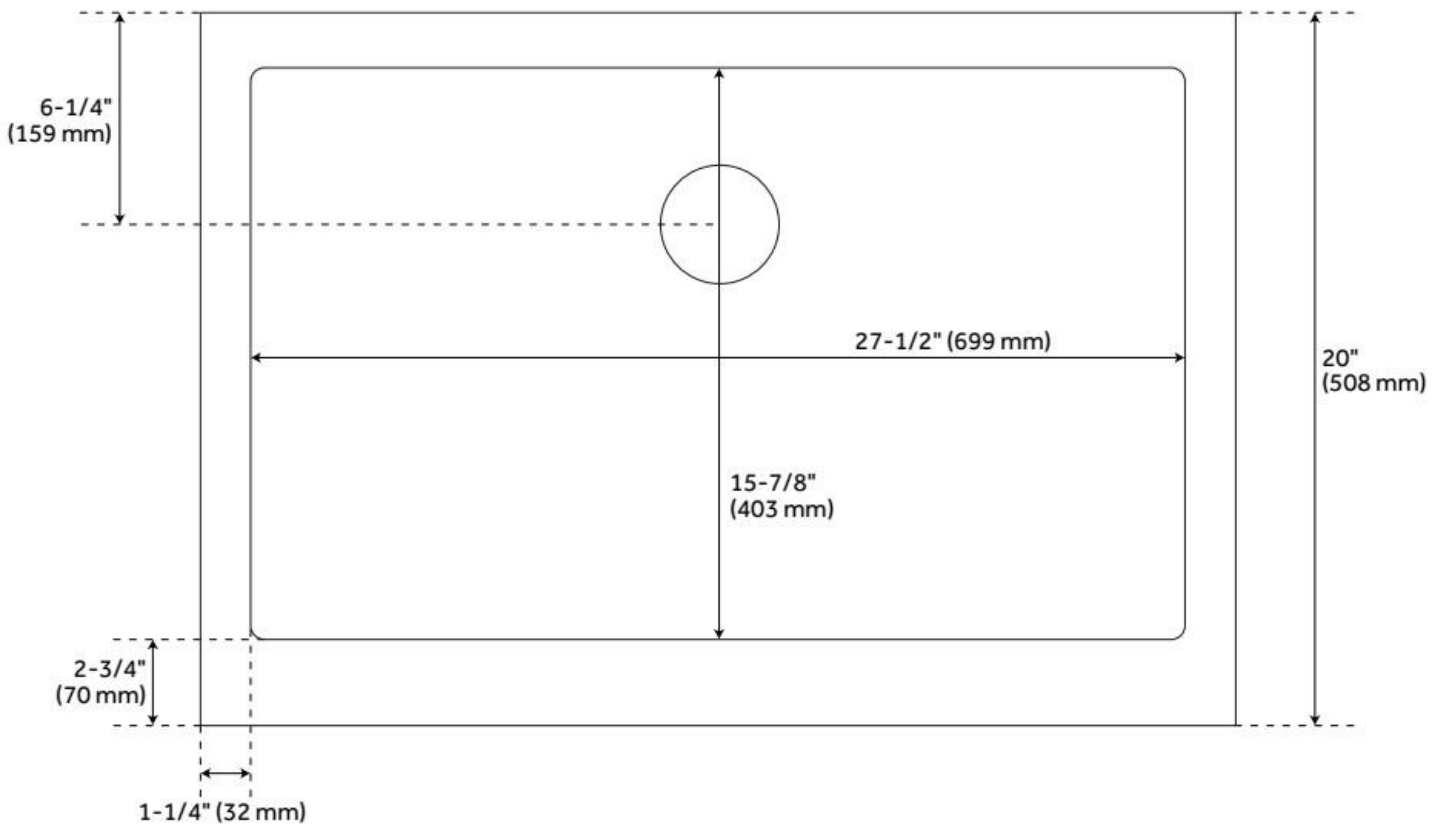

30" HAZELTON STAINLESS STEEL FARMHOUSE SINK

SKU: 478434
Code: SH478434

REVISED 7/12/2024