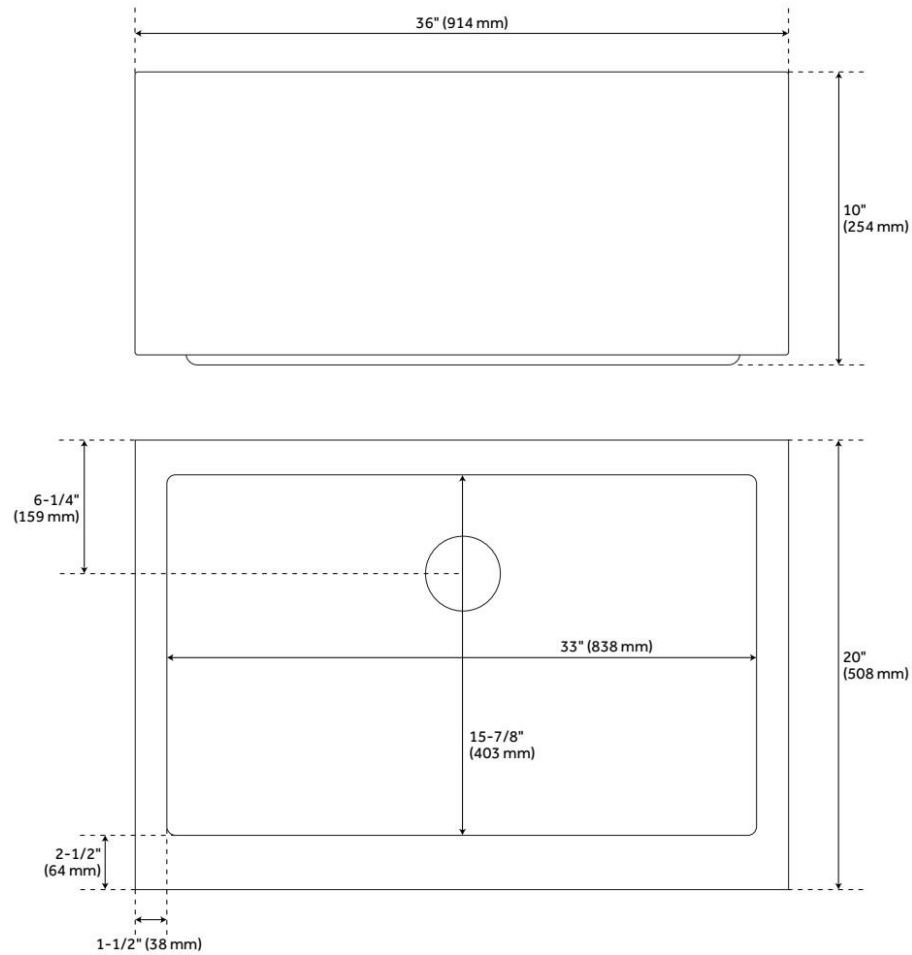

36" HAZELTON STAINLESS STEEL FARMHOUSE SINK

SKU: 478436
Code: SH478436

36" HAZELTON STAINLESS STEEL FARMHOUSE SINK

SKU: 927364
SH229032SS

All dimensions and specifications are nominal and may vary. Use actual products for accuracy in critical situations.

SIGNATURE HARDWARE

See Website For Warranty Information
signaturehardware.com/warranty

signaturehardware.com

REVISED 7/9/2024

SIGNATURE HARDWARE

See Website For Warranty Information
signaturehardware.com/warranty

signaturehardware.com