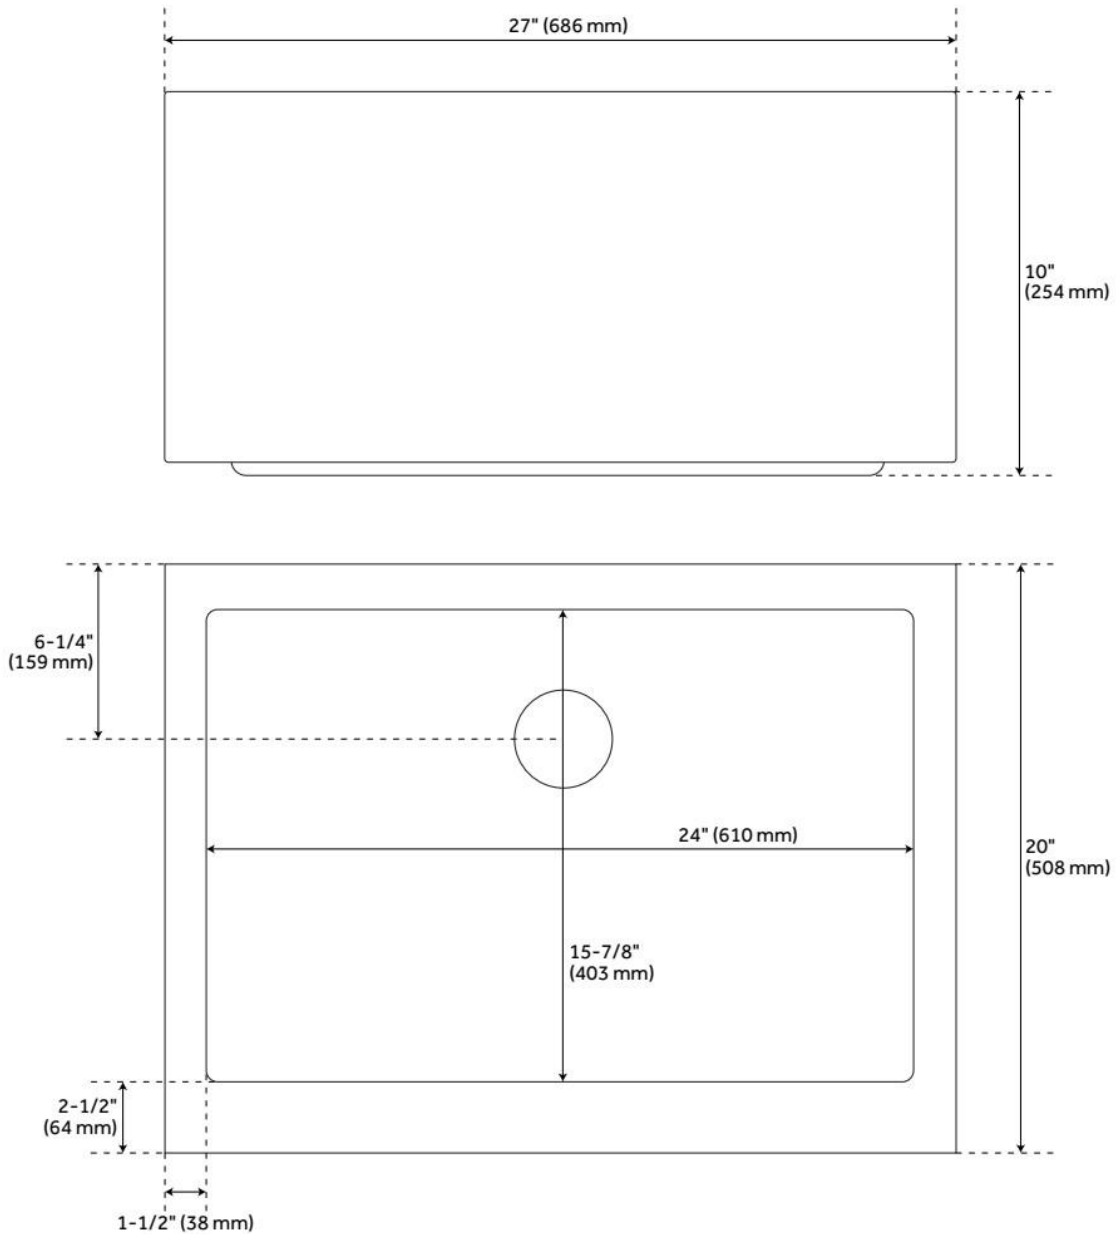

27" HAZELTON STAINLESS STEEL FARMHOUSE SINK

SKU: 478437
Code: SH478437

REVISED 7/15/2024