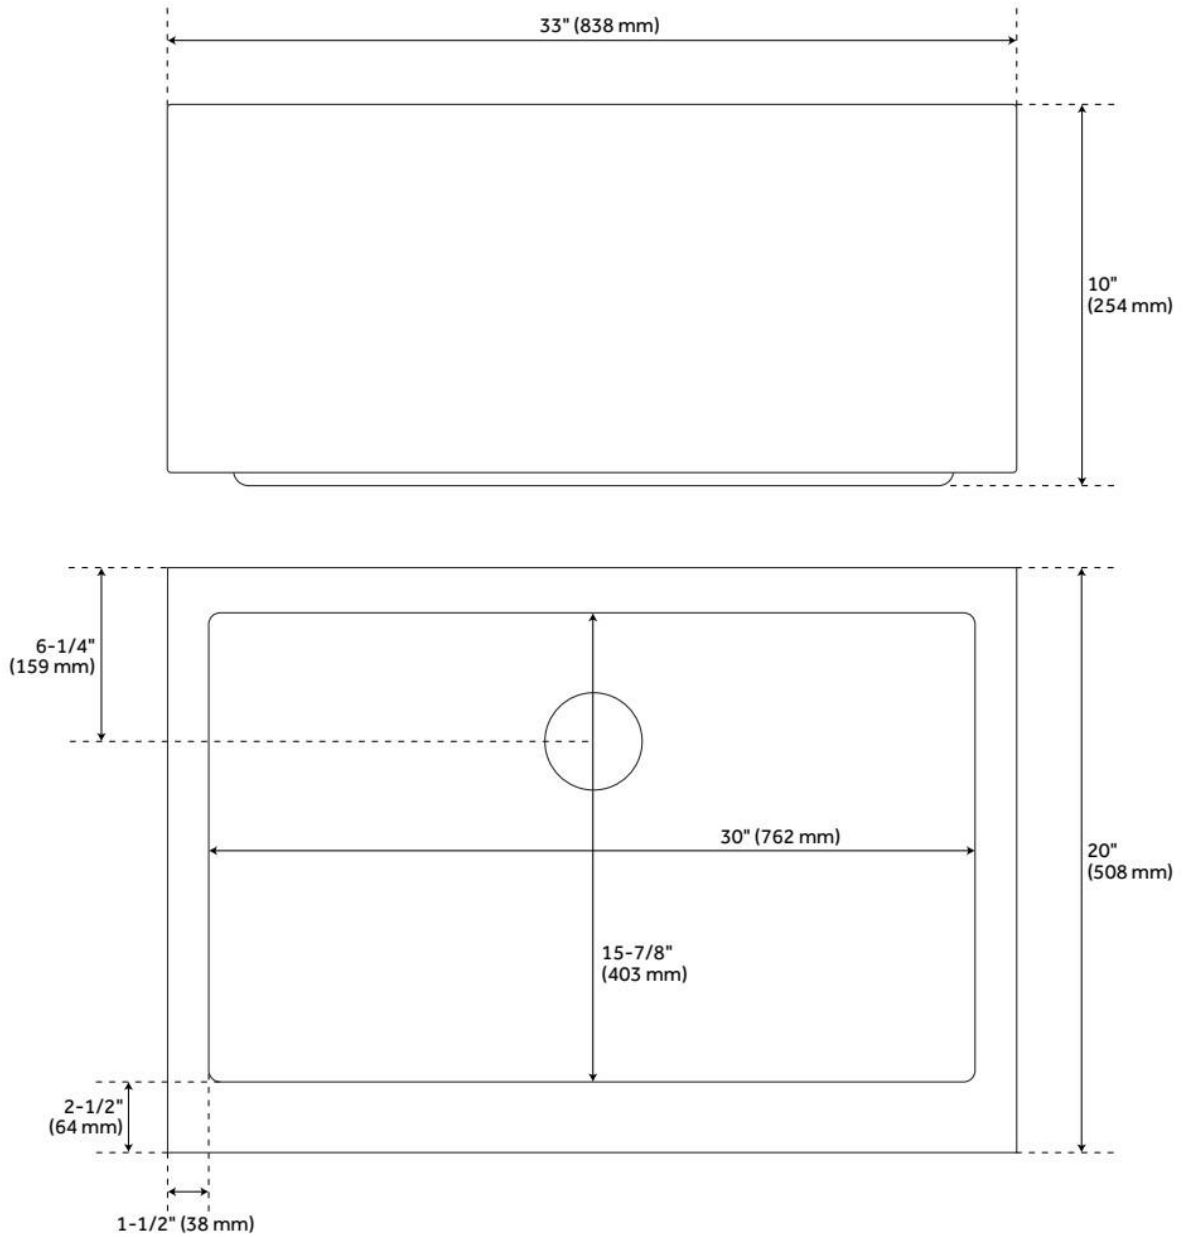

33" HAZELTON STAINLESS STEEL FARMHOUSE SINK

SKU: 478438
Code: SH478438

FEATURES

Material: Stainless Steel
Product Finish: Stainless Steel
Installation Type: Farmhouse
Shape: Rectangle
Drain Placement: Center Rear
Fits Drain Hole Size: 3-1/2"
Faucet Centers: No Faucet Hole
Overflow Hole: No
Mounting Hardware Included: No

ASME A112.19.3/CSA B45.4, Massachusetts Accepted, LISTED ID: SH229034SS

ADDITIONAL FEATURES

- Made of 16-gauge, 304-grade stainless steel.
- Handcrafted with matte finish.
- Apron height: 9"

REVISED 7/9/2024

33" HAZELTON STAINLESS STEEL FARMHOUSE SINK

SKU: 478438
Code: SH478438

REVISED 7/9/2024