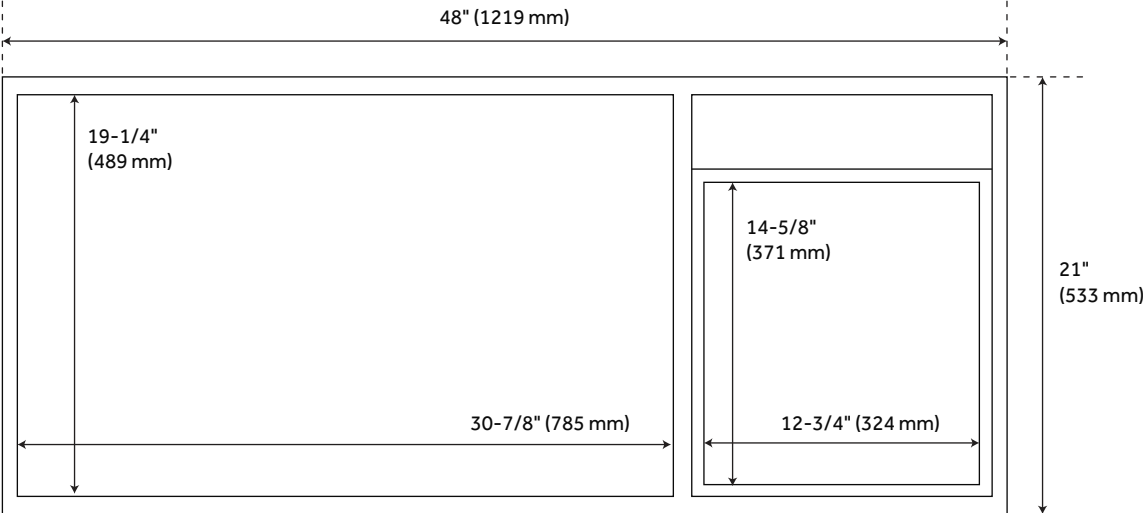

48" MANOLIN VANITY FOR UNDERMOUNT SINK - ARCADIAN BLACK

SKU: 953149-48-UM

Code: SH478560, SH478558, SH478559, SH478561, SH478557

FEATURES

Installation Type: Freestanding
Features: Matching Mirror;Soft-Close Hinges
Product Finish: Arcadian Black
Material: Wood
Number of Doors: 2
Number of Drawers: 3
Width: 48"
Height: 34-1/4"
Depth: 21"
Assembly Required: No
Dovetail Drawers: Yes
Number of Basins: 1
Sink Installation: Undermount - Oval
Basin Length: 16"
Basin Width: 12-1/2"
Water Depth To Overflow: 5"
Fits Drain Hole Size: 1-1/2"
Faucet Included: No
Vanity Top Thickness: 3cm
Water Depth to Rim: 6"
Adjustable Shelves: Yes
Built-In Adjusters: Yes
Sink Included: yes
Basin Overflow: Yes
Vanity Top Included: yes
Vanity Top Depth: 22"
Vanity Top Width: 49"
Mirror Included: No

REVISED 3/21/2023

48" MANOLIN VANITY FOR UNDERMOUNT SINK - ARCADIAN BLACK

SKU: 953149-48-UM

Code: SH478560, SH478558, SH478559, SH478561, SH478557

ADDITIONAL FEATURES

- This vanity comes with two full sets of hardware in the box - one in burnished brass and one in satin nickel.
- Includes a matching backsplash and a white porcelain sink.
- Granite is A-grade. Polished Carrara Marble is sourced from Italy.
- Each stone top is carved from a single piece of stone and will feature natural variations.
- See Installation Instructions for directions to attach the vanity top and sink.
- All dimensions are ($\pm 1/2''$).

REVISED 3/21/2023

48" MANOLIN VANITY CABINET - ARCADIAN BLACK

SKU: 478444

All dimensions and specifications are nominal and may vary. Use actual products for accuracy in critical situations.