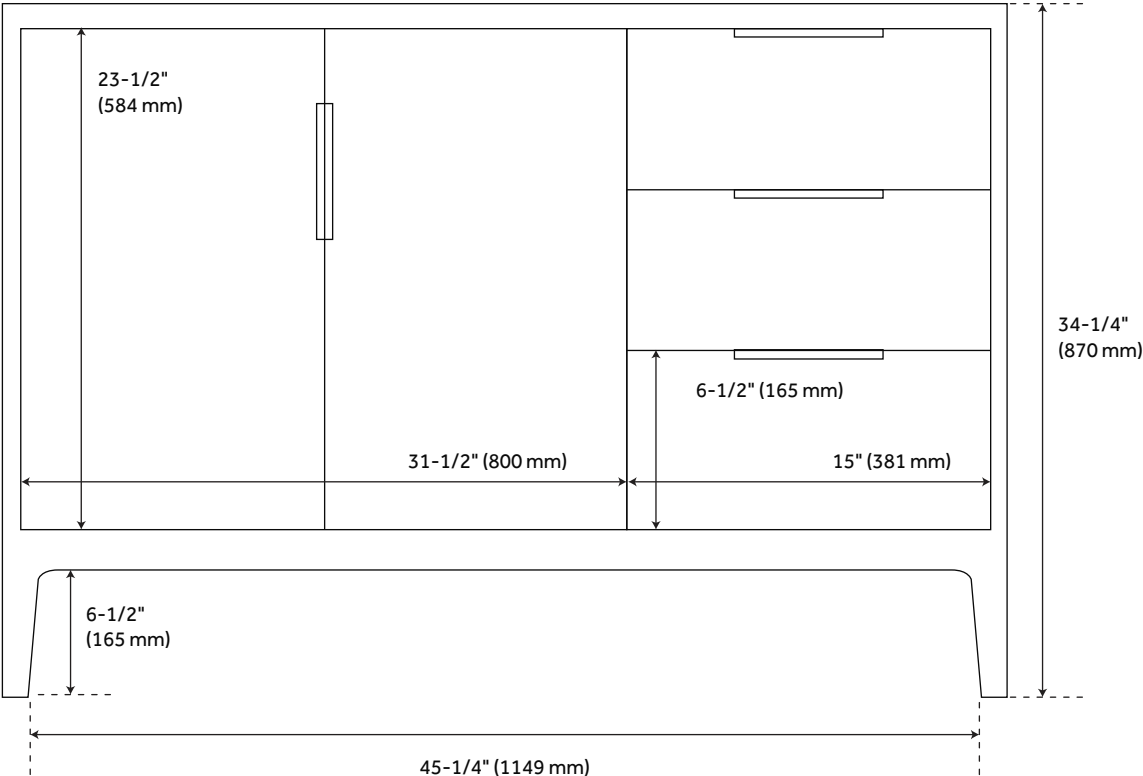

48" MANOLIN VANITY FOR UNDERMOUNT SINK - ARCADIAN BLACK

SKU: 953149-48-UM

Code: SH478560, SH478558, SH478559, SH478561, SH478557

FEATURES

Installation Type: Freestanding
Features: Matching Mirror;Soft-Close Hinges
Product Finish: Arcadian Black
Material: Wood
Number of Doors: 2
Number of Drawers: 3
Width: 48"
Height: 34-1/4"
Depth: 21"
Assembly Required: No
Dovetail Drawers: Yes
Number of Basins: 1
Sink Installation: Undermount - Oval
Basin Length: 16"
Basin Width: 12-1/2"
Water Depth To Overflow: 5"
Fits Drain Hole Size: 1-1/2"
Faucet Included: No
Vanity Top Thickness: 3cm
Water Depth to Rim: 6"
Adjustable Shelves: Yes
Built-In Adjusters: Yes
Sink Included: yes
Basin Overflow: Yes
Vanity Top Included: yes
Vanity Top Depth: 22"
Vanity Top Width: 49"
Mirror Included: No

REVISED 3/21/2023

48" MANOLIN VANITY FOR UNDERMOUNT SINK - ARCADIAN BLACK

SKU: 953149-48-UM

Code: SH478560, SH478558, SH478559, SH478561, SH478557

ADDITIONAL FEATURES

- This vanity comes with two full sets of hardware in the box - one in burnished brass and one in satin nickel.
- Includes a matching backsplash and a white porcelain sink.
- Granite is A-grade. Polished Carrara Marble is sourced from Italy.
- Each stone top is carved from a single piece of stone and will feature natural variations.
- See Installation Instructions for directions to attach the vanity top and sink.
- All dimensions are ($\pm 1/2''$).

REVISED 3/21/2023

48" MANOLIN VANITY CABINET - ARCADIAN BLACK

SKU: 478444

All dimensions and specifications are nominal and may vary. Use actual products for accuracy in critical situations.