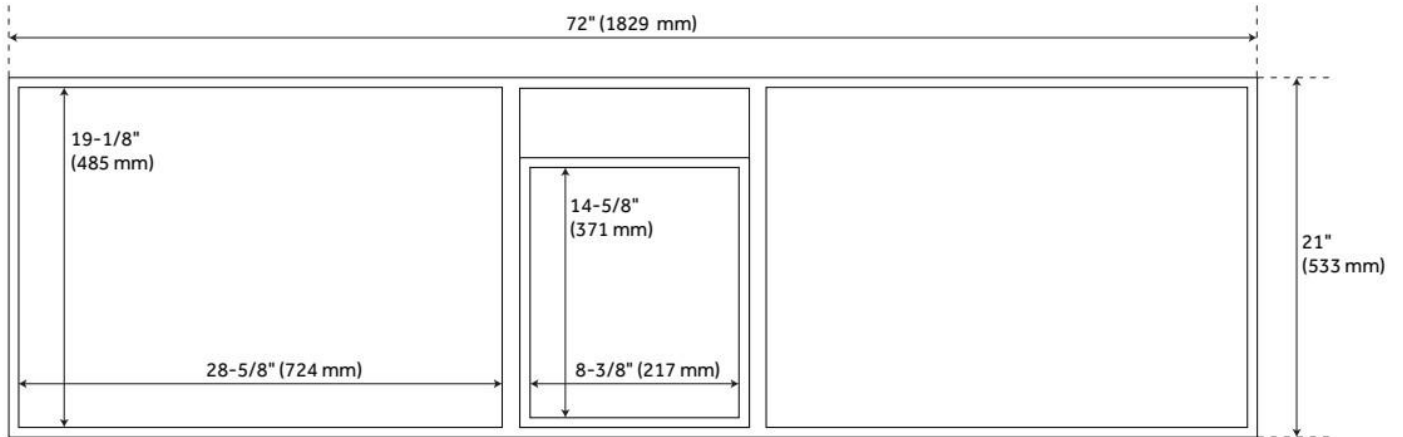

72" MANOLIN VANITY - ARCADIAN BLACK - VANITY CABINET ONLY

SKU: 478446
Code: SH478446

REVISED 8/5/2024