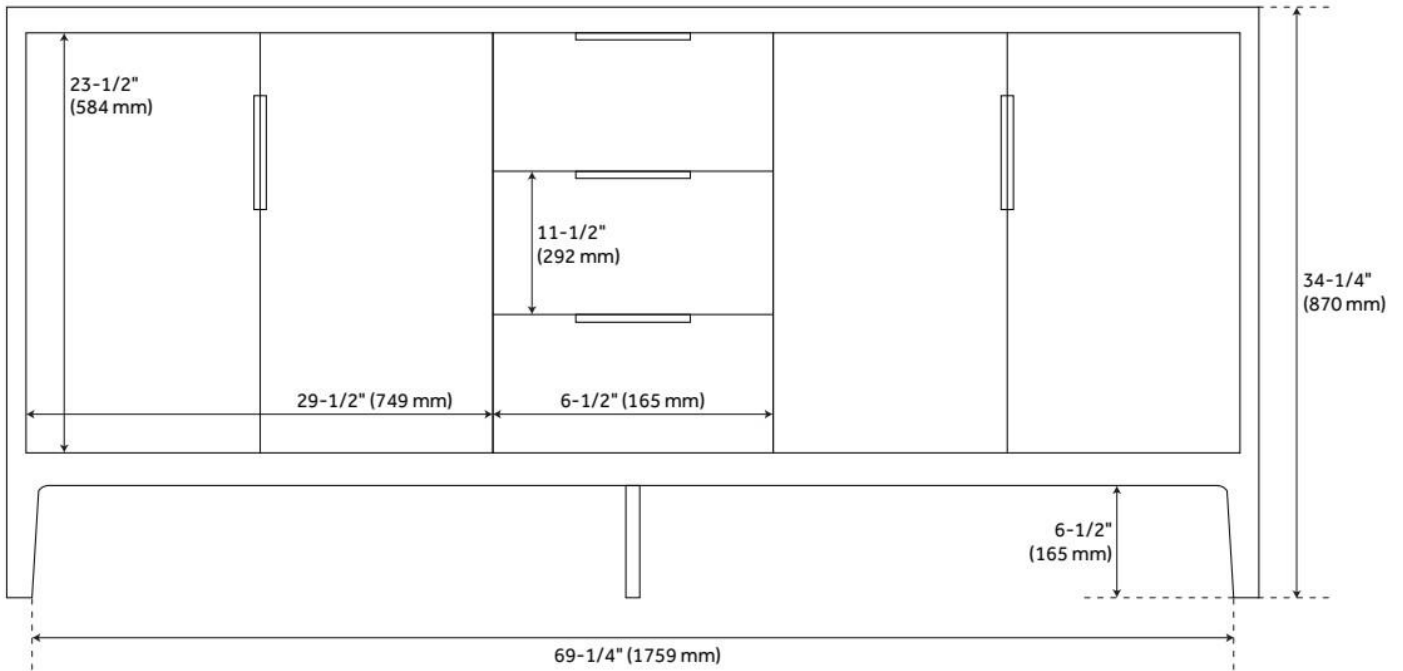

72" MANOLIN VANITY - ARCADIAN BLACK - VANITY CABINET ONLY

SKU: 478446
Code: SH478446

REVISED 8/5/2024